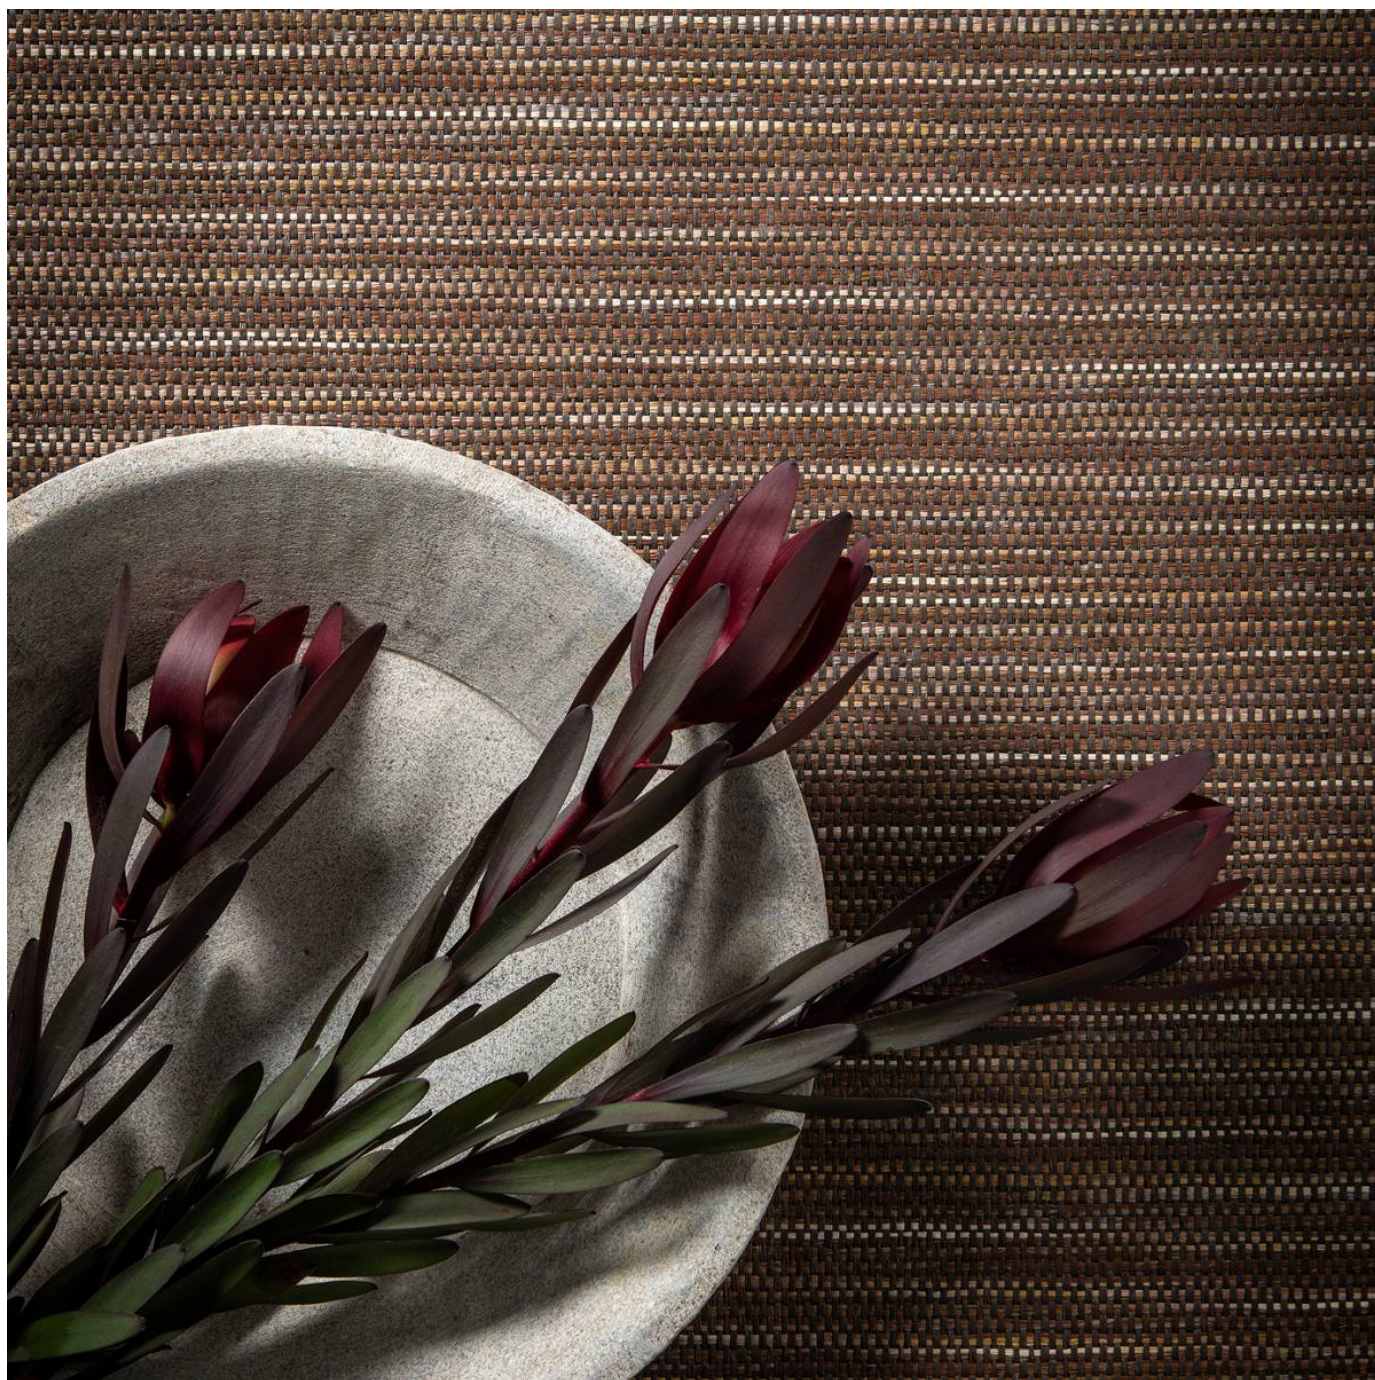

MOOD TRIBU

Wallcoverings » Decorative Wallcoverings

Brand: **Omexco**

Collection: **Tribu**

1300 306 399

info@baresque.com.au

baresque.com.au

1 of 5