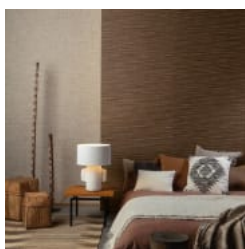

MOOD TRIBU

Wallcoverings » Decorative Wallcoverings

---

mood-tribu-
promo-2.jpg