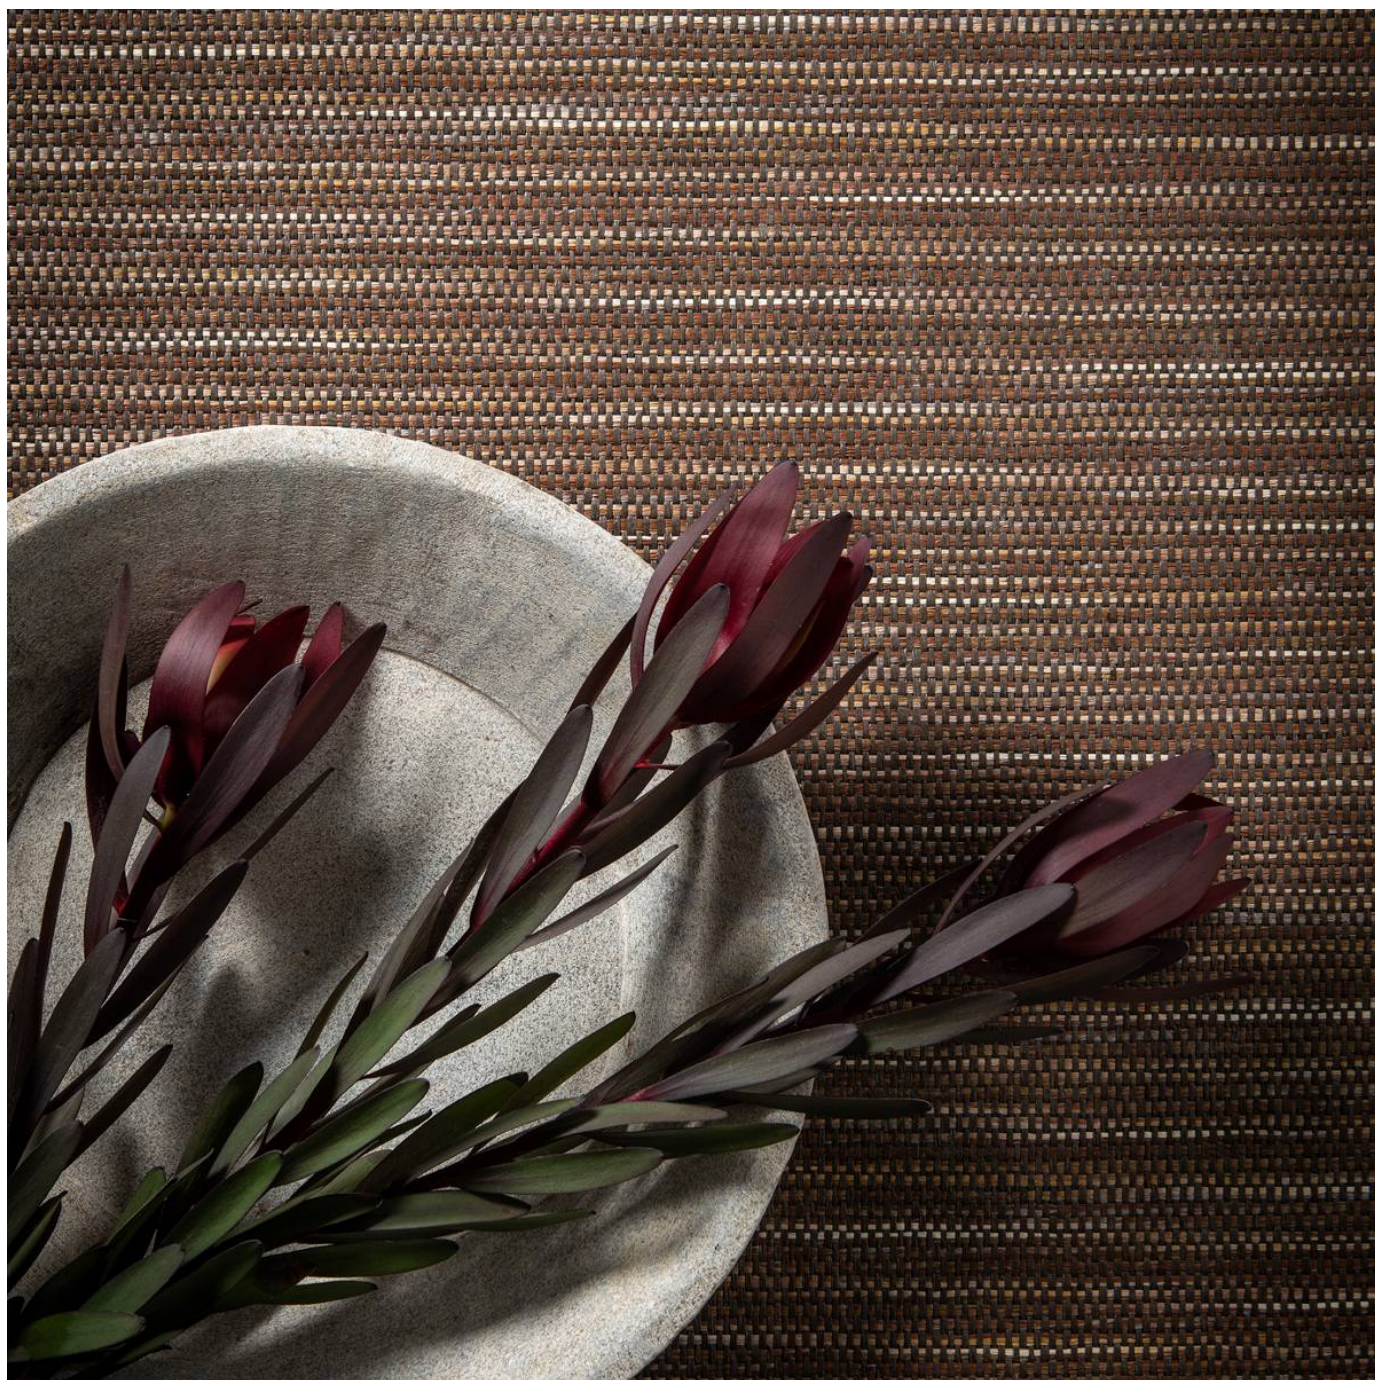

MOOD TRIBU

Wallcoverings » Decorative Wallcoverings

Brand: **Omexco**

Collections: **Tribu**

Applications: **Walls**

1300 306 399

info@baresque.com.au

baresque.com.au

1 of 5