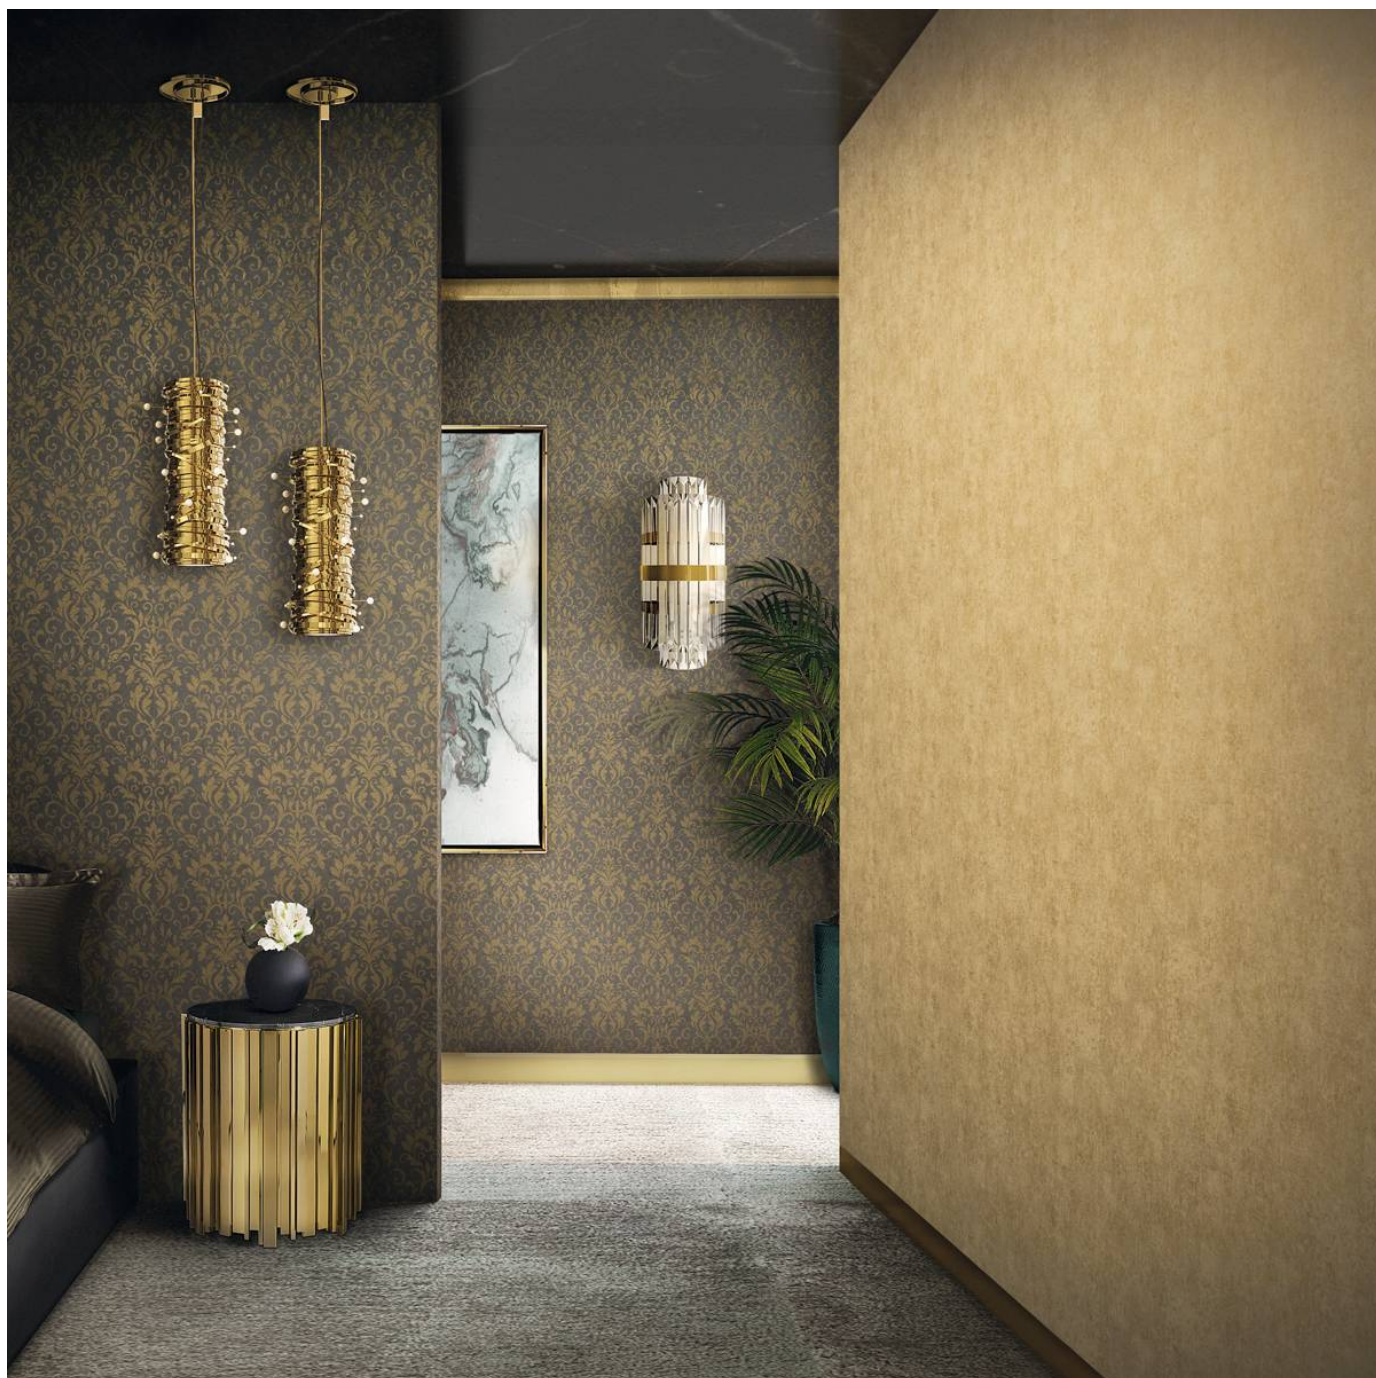

PLAIN GALA

Wallcoverings » Decorative Wallcoverings

Brand: **Omexco**

Collection: **Gala**

1300 306 399

info@baresque.com.au

baresque.com.au

1 of 5