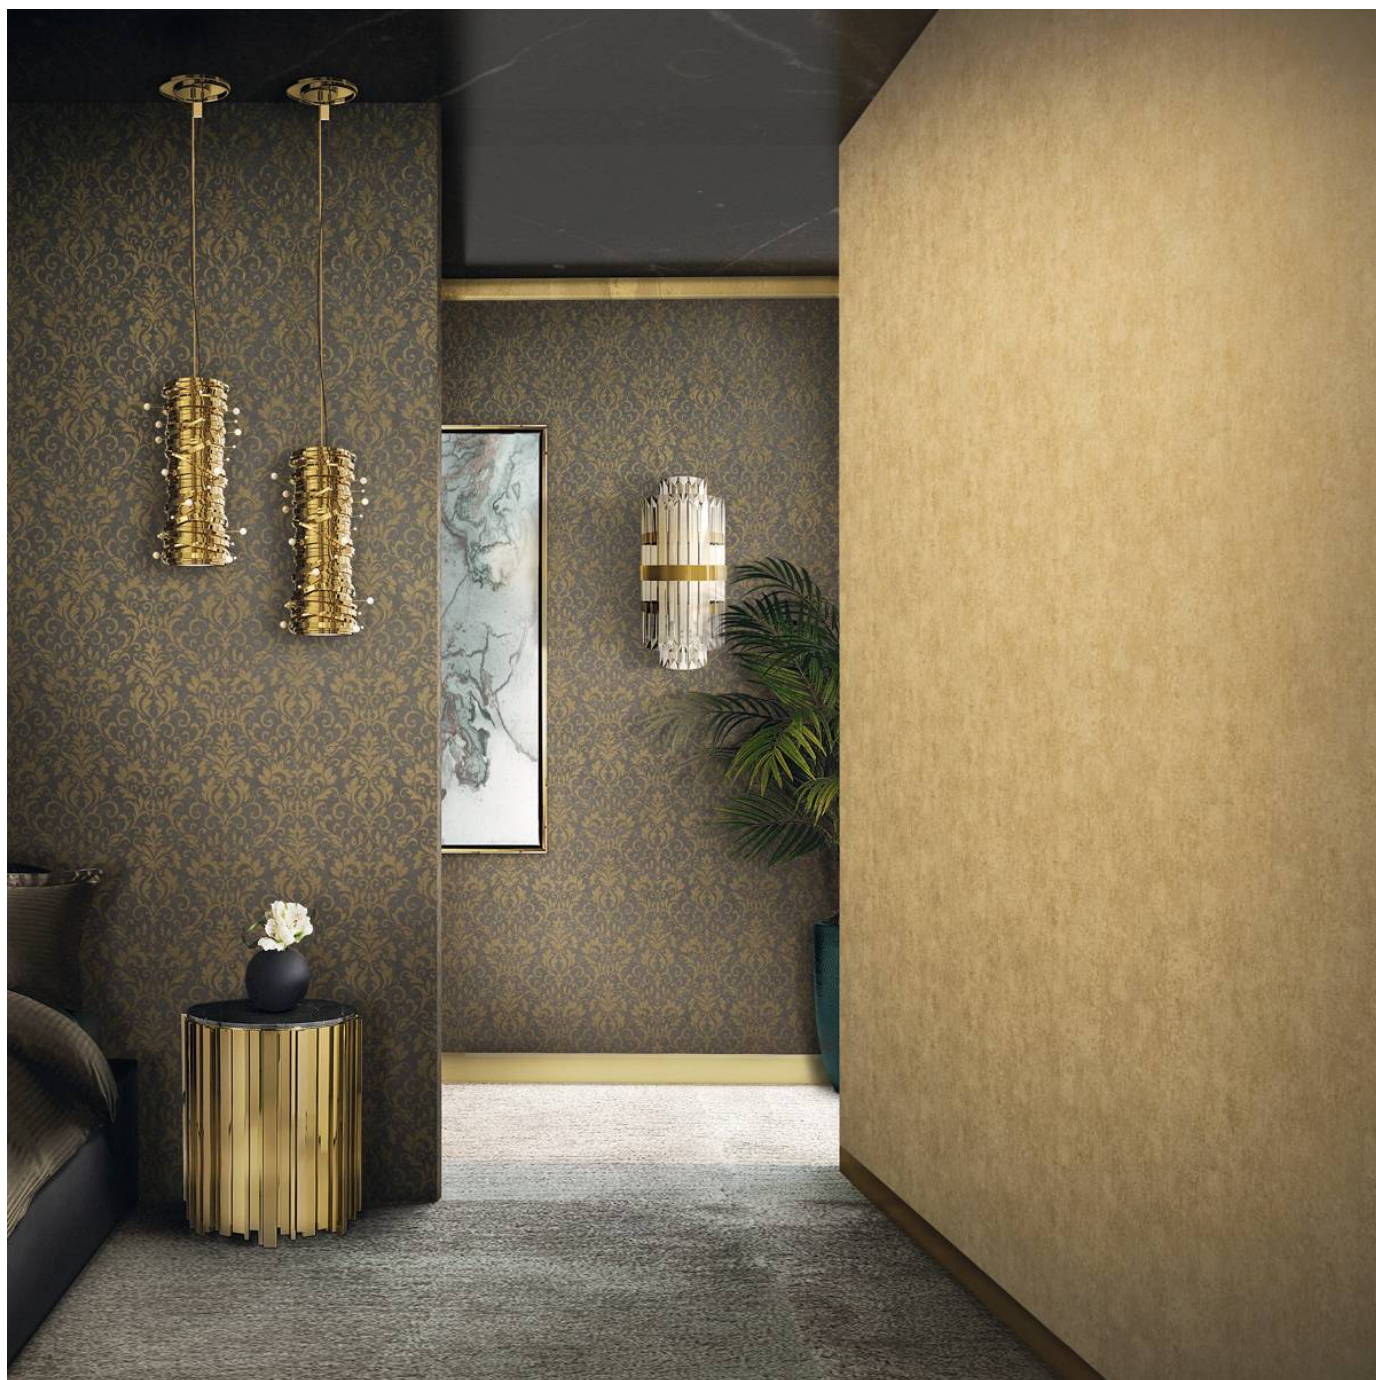

PLAIN GALA

Wallcoverings » Decorative Wallcoverings

Brand: **Omexco**

Collection: **Gala**

1300 306 399

info@baresque.com.au

baresque.com.au

1 of 5