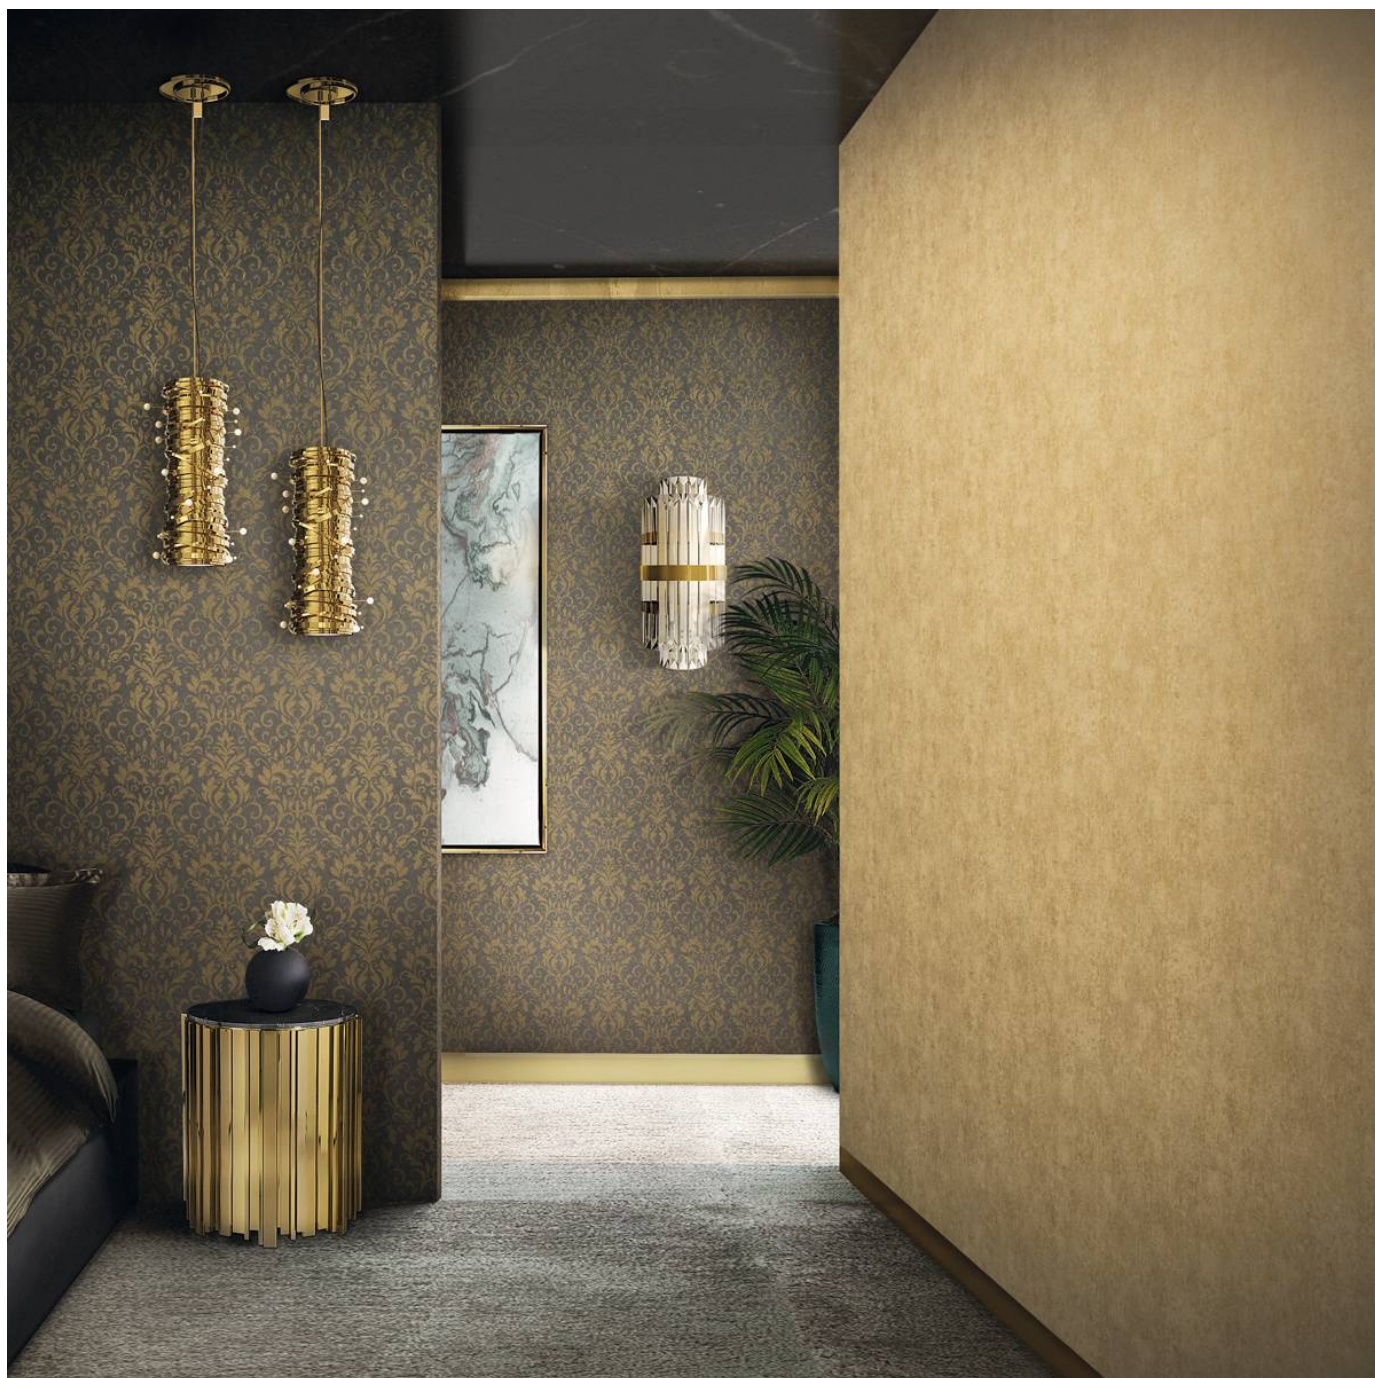

PLAIN GALA

Wallcoverings » Decorative Wallcoverings

Brand: **Omexco**

Collections: **Gala**

Applications: **Walls**

1300 306 399

info@baresque.com.au

baresque.com.au

1 of 5