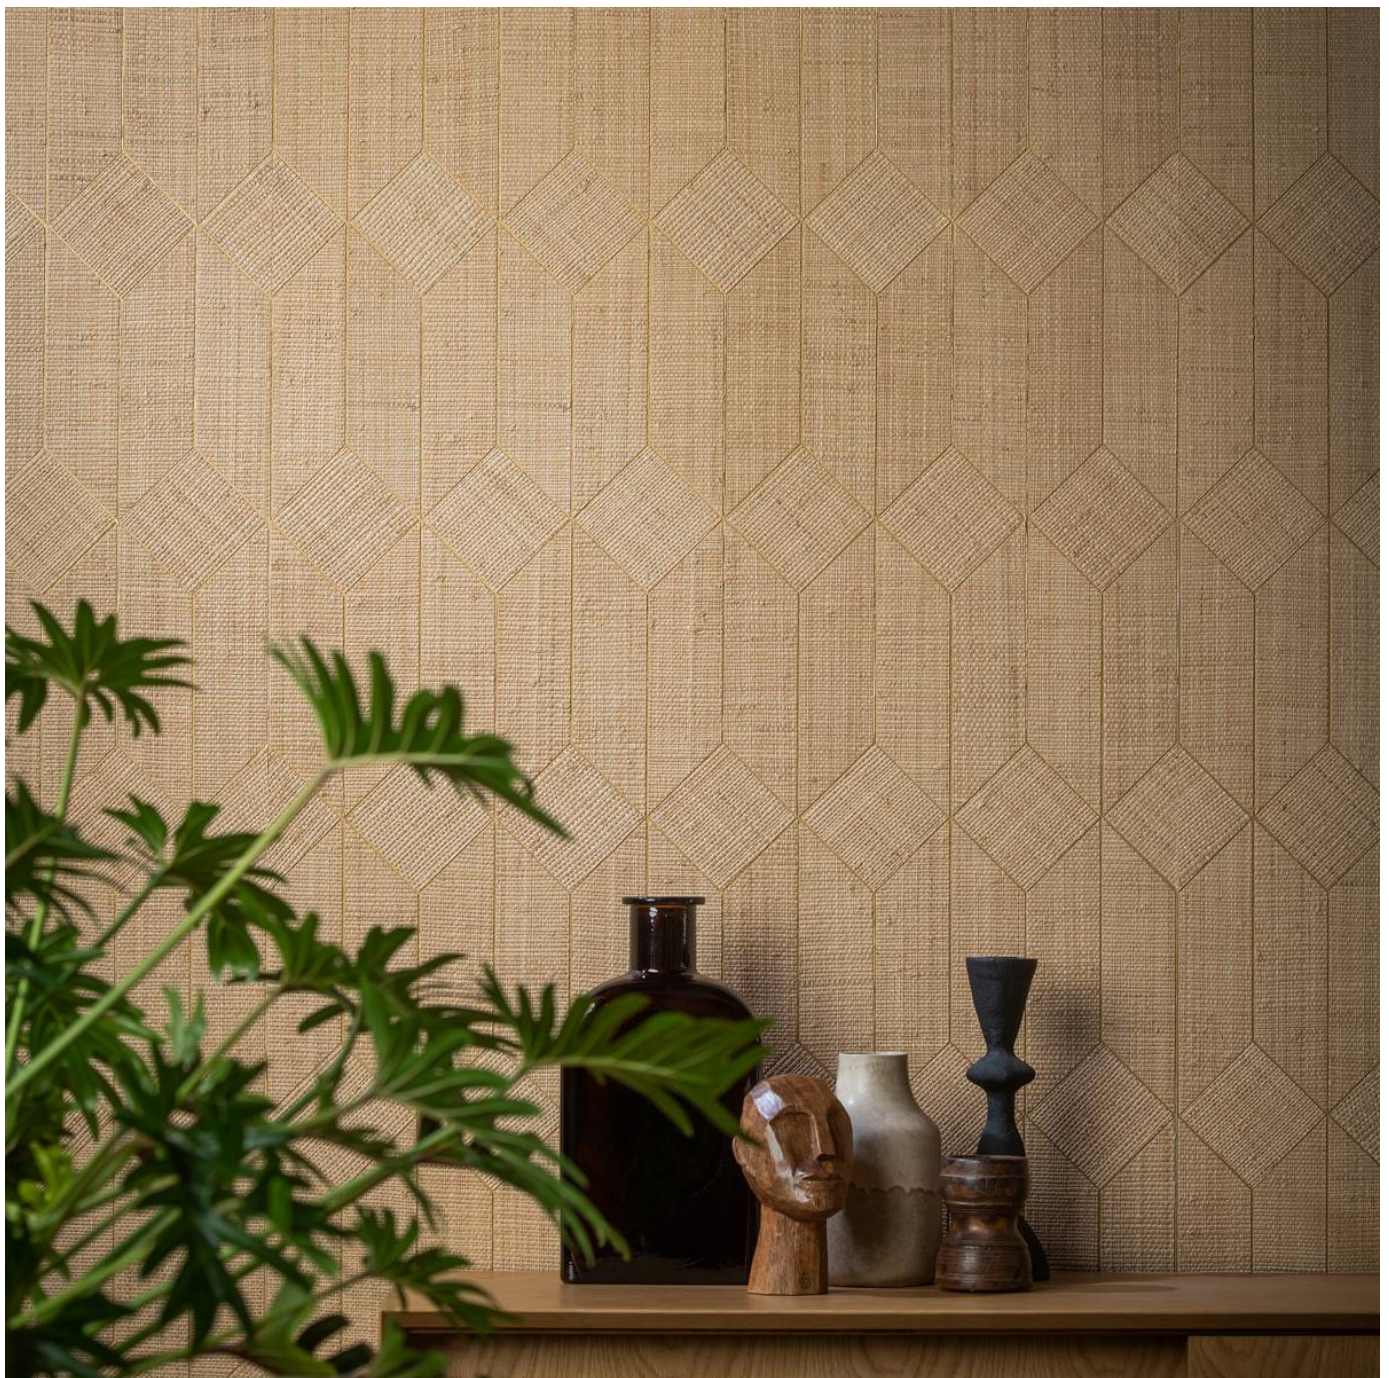

RAFFIA TRIBU

Wallcoverings » Decorative Wallcoverings

Brand: **Omexco**

Collection: **Tribu**