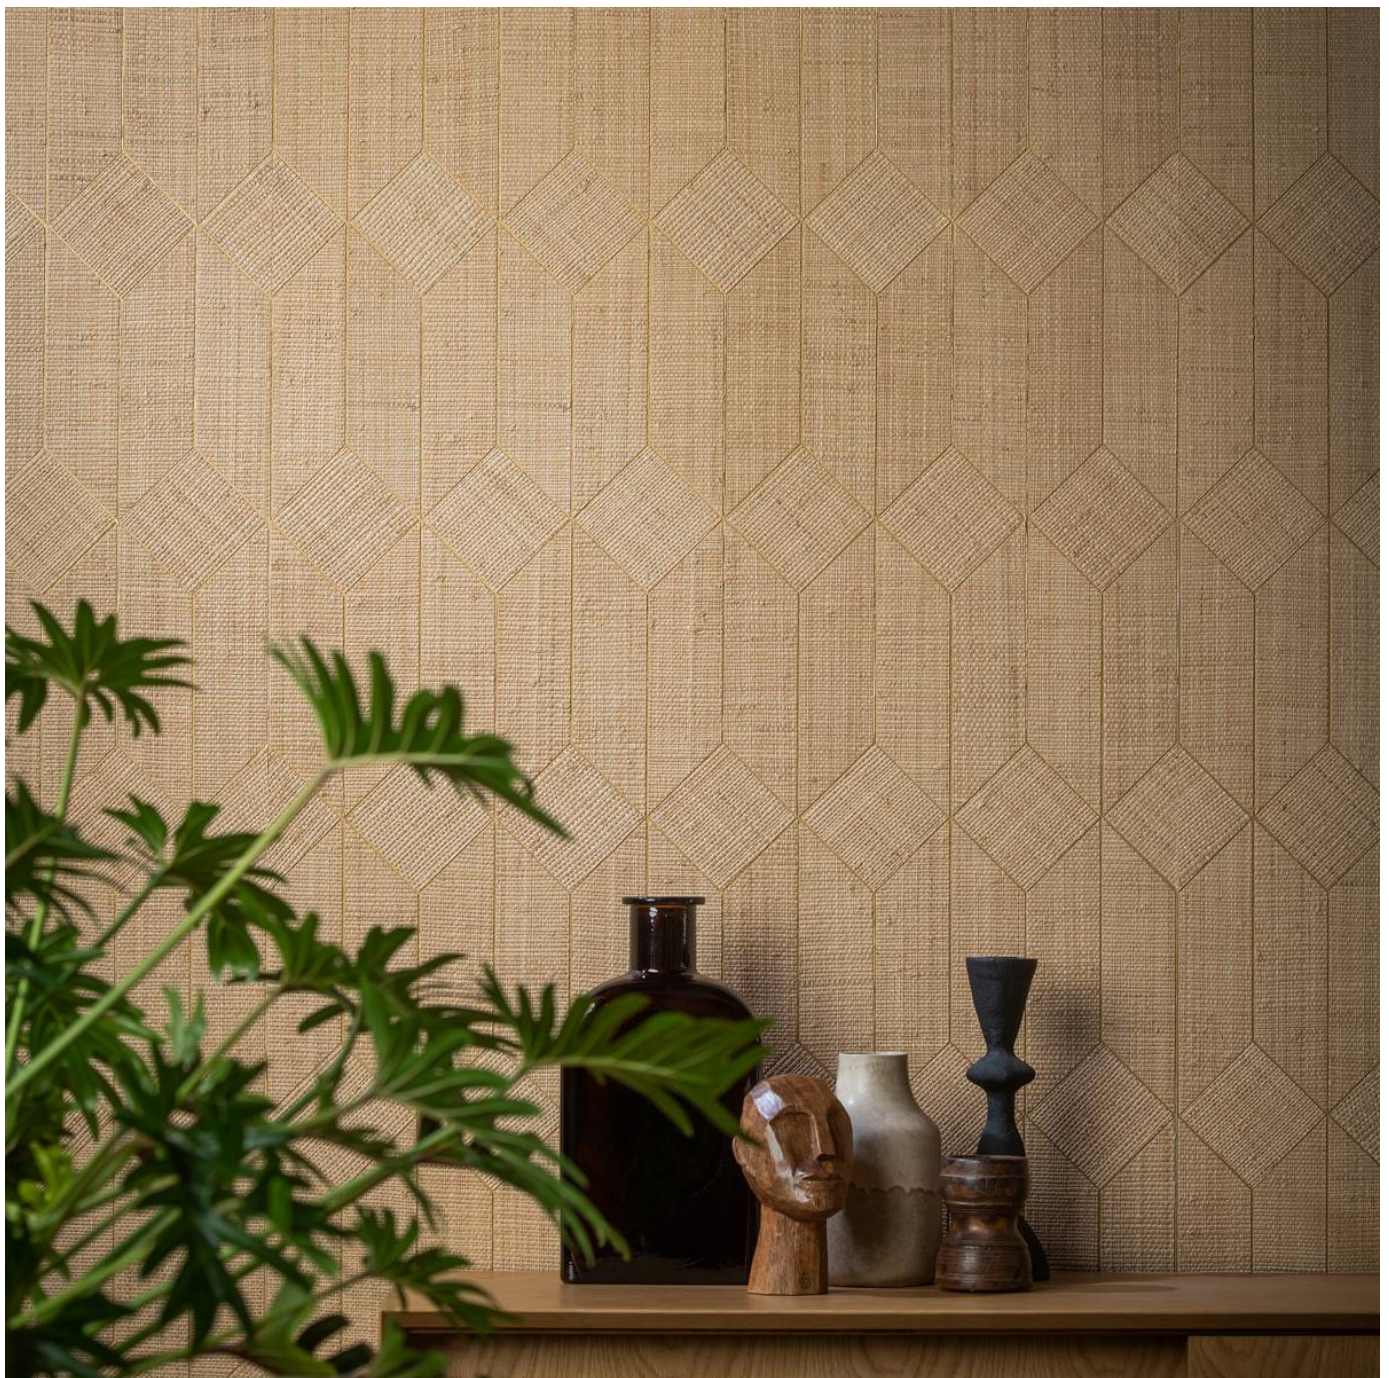

RAFFIA TRIBU

Wallcoverings » Decorative Wallcoverings

Brand: **Omexco**

Collection: **Tribu**

RAFFIA TRIBU

Wallcoverings » Decorative Wallcoverings

TRU30

TRU31

TRU32

RAFFIA TRIBU

Wallcoverings » Decorative Wallcoverings

Raffia is a 91cm wide decorative wallcovering inspired by ancestral weaving traditions from Asia to Africa that's available in 3 colourways.

Description	Tribu is a contemporary collection of woven wallcoverings that honours ancestral weaving traditions from Asia to Africa. Beautifully simple, these serene subtle plains are highlighted by a stunning irregular stripe and strikingly daring prints. Drawing on ancient Japanese techniques, Omexco's paper is dyed or printed, cut into ribbons, twisted into threads and finally woven into refined textures. The Tribu collection exudes sophisticated simplicity. A perfect balance of quiet luxury and understated elegance.
Roll Size	91cm wide - Available by the lineal metre
Composition	Paper weave on a non-woven backing
Pattern Repeat Size	60cm V
Fire Rating	<p>Tested in accordance with AS ISO 9705 2003 for the purpose of determining the Group Number classification as required by the Building Code of Australia for the control of fire spread on interior wall and ceiling linings.</p> <p>The result achieved was: Classification - Group 2 Specific Extinction - Less than 250m²/kg</p>
Warranty	2-year warranty. Visit baresque.com.au/warranty for complete details.
Lead Time	<ul style="list-style-type: none">• 2-weeks (approx.) from Wednesday, subject to stock availability.• Additional 1-week for Western Australia.• Express delivery is available subject to a surcharge. Contact Baresque for details and pricing.