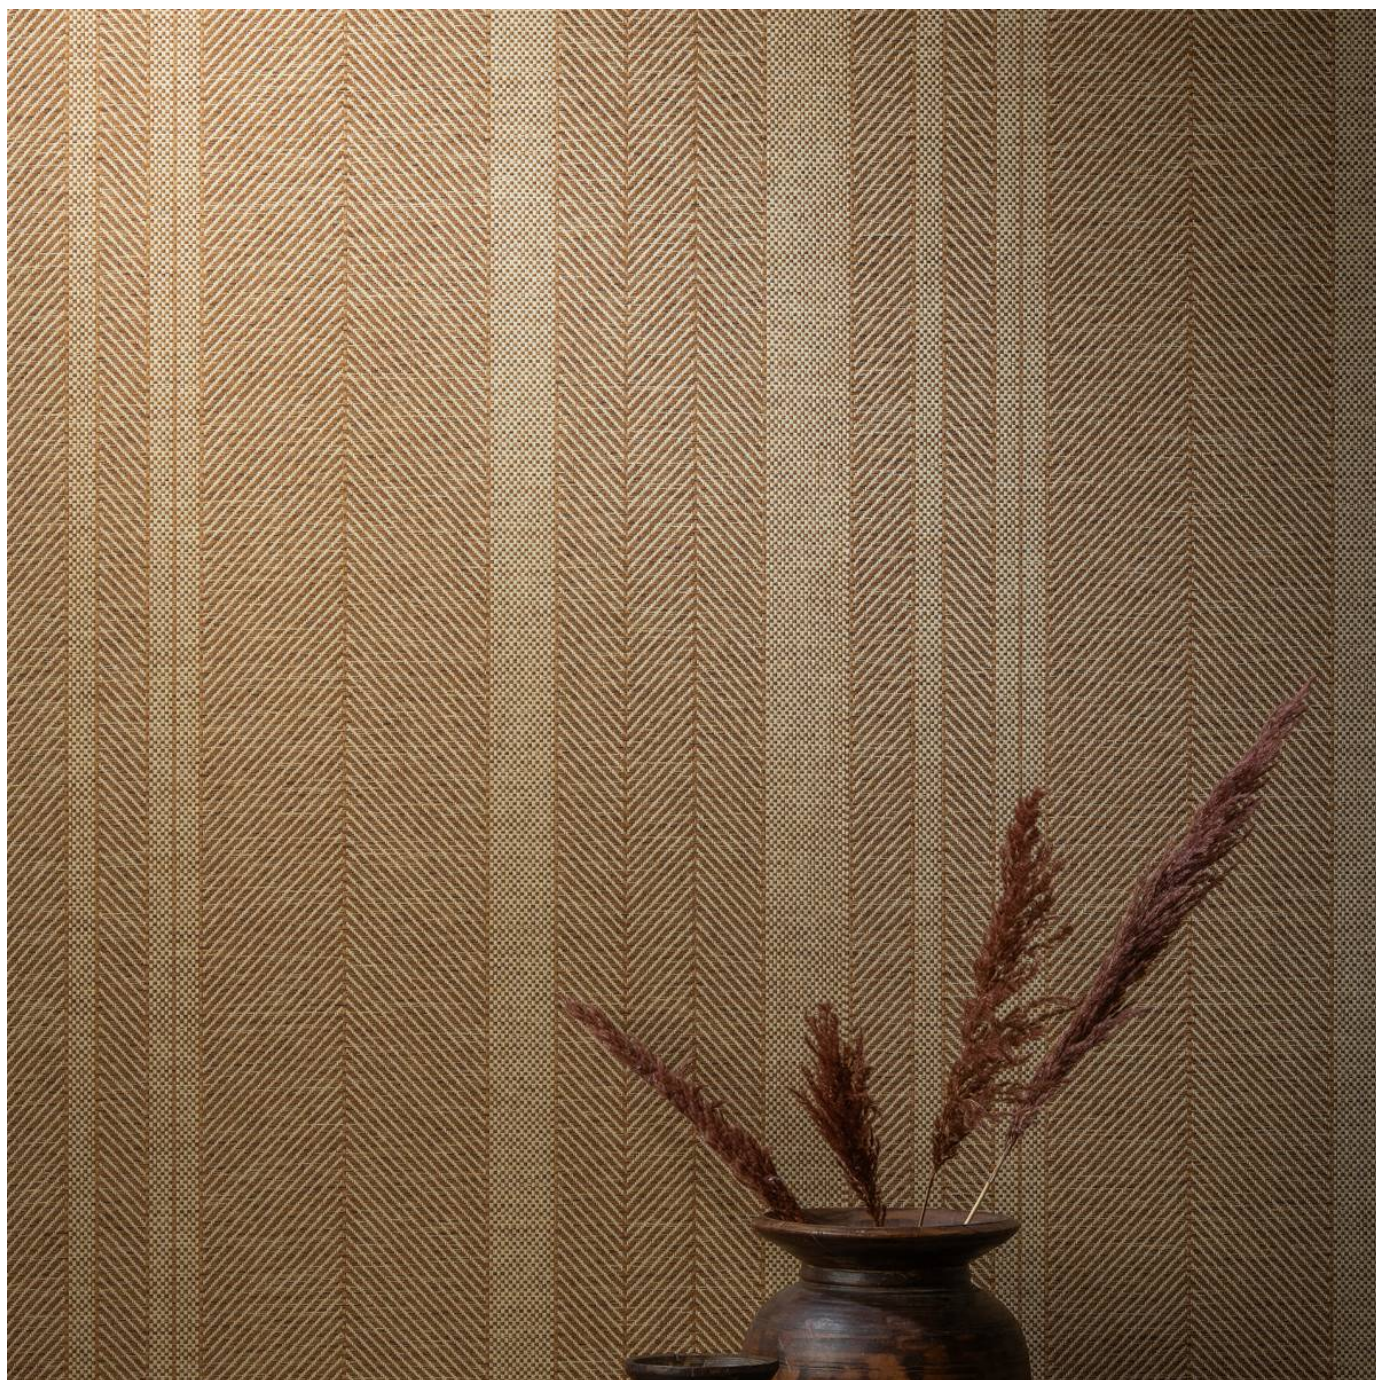

RHYTHM TRIBU

Wallcoverings » Decorative Wallcoverings

Brand: **Omexco**

Collection: **Tribu**

1300 306 399

info@baresque.com.au

baresque.com.au

1 of 5