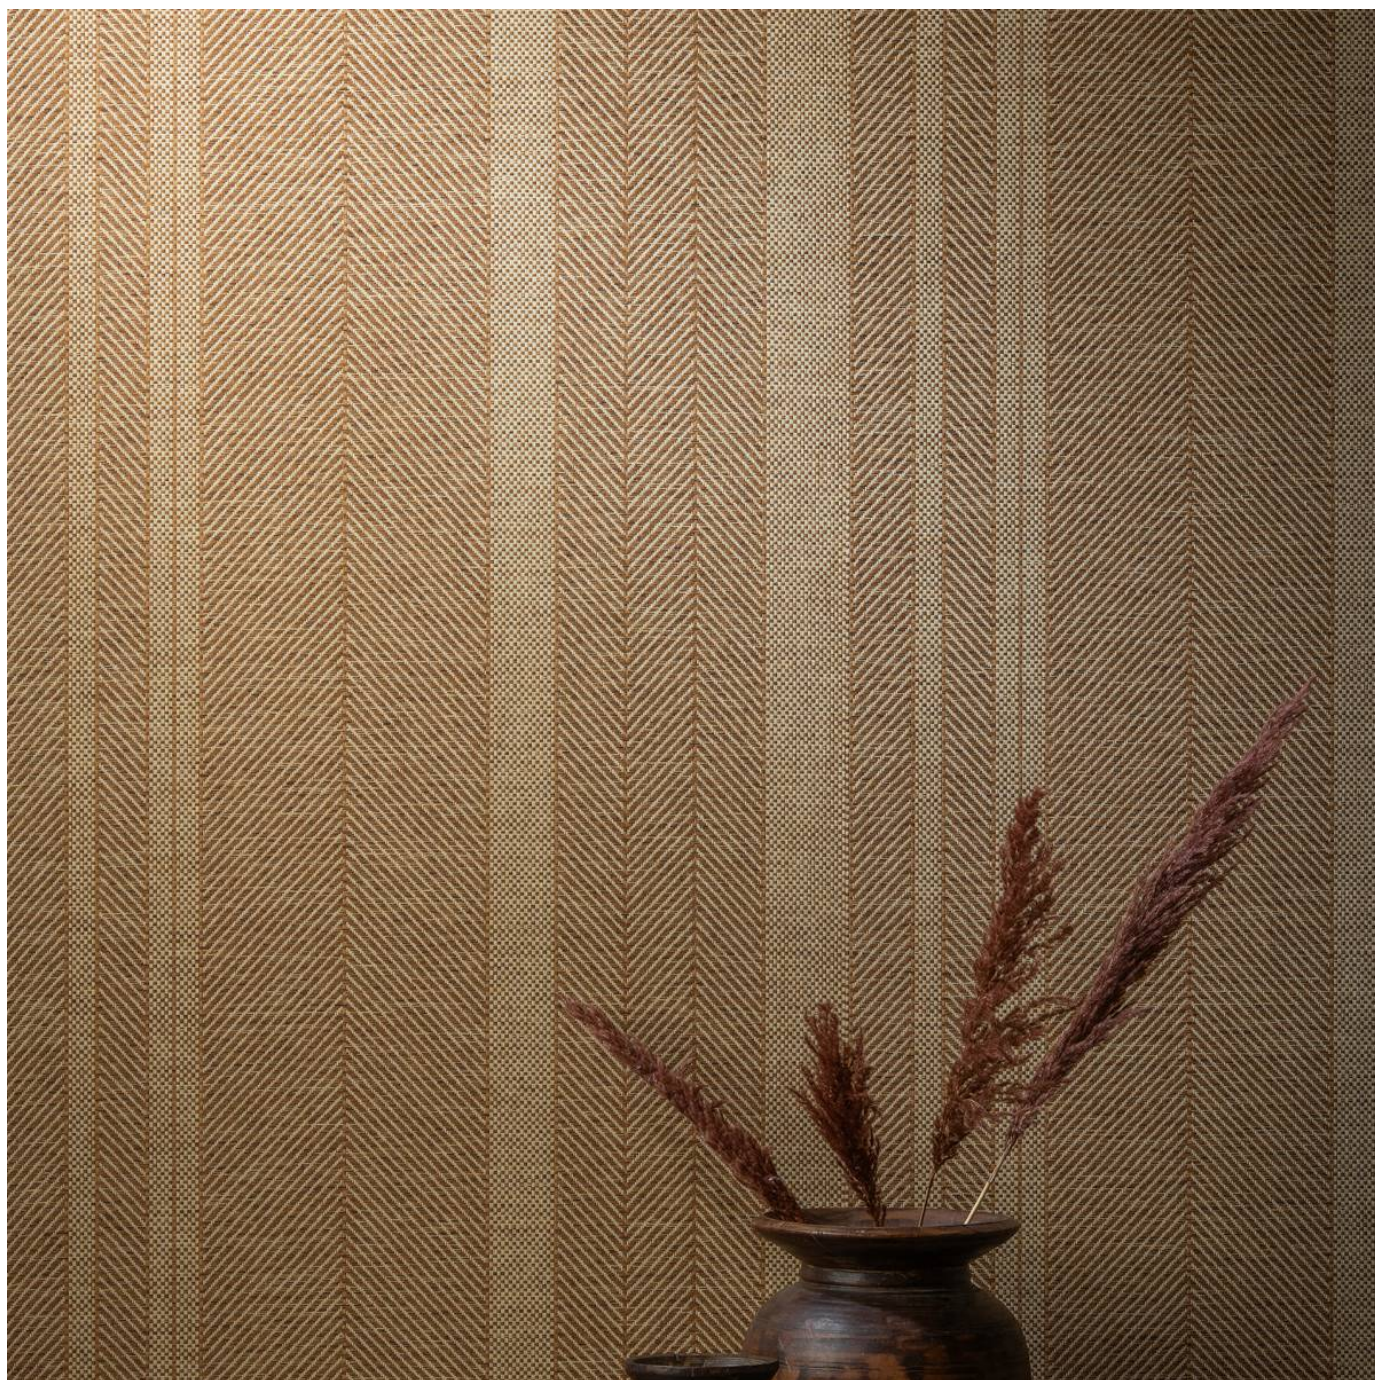

RHYTHM TRIBU

Wallcoverings » Decorative Wallcoverings

Brand: **Omexco**

Collection: **Tribu**

1300 306 399

info@baresque.com.au

baresque.com.au

1 of 5