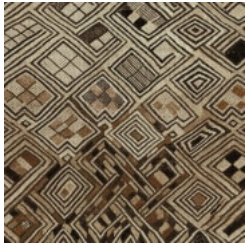

SHOOWA TRIBU

Wallcoverings » Decorative Wallcoverings

TRU29

shoowa-tribu-tru29-
promo-1.jpg

SHOOWA TRIBU

Wallcoverings » Decorative Wallcoverings

Shoowa is a 91cm wide woven decorative wallcovering inspired by ancestral weaving traditions from Asia to Africa displayed in this ethnical inspired.

Description	Tribu is a contemporary collection of woven wallcoverings that honours ancestral weaving traditions from Asia to Africa. Beautifully simple, these serene subtle plains are highlighted by a stunning irregular stripe and strikingly daring prints. Drawing on ancient Japanese techniques, Omexco's paper is dyed or printed, cut into ribbons, twisted into threads and finally woven into refined textures. The Tribu collection exudes sophisticated simplicity. A perfect balance of quiet luxury and understated elegance.
Roll Size	91cm x Sold as a set of 3 panels, 91 cm wide x 3m high each (set total 273 cm wide x 3m high)
Composition	Printed paper weave on a non-woven backing
Pattern Repeat Size	N/A
Fire Rating	<p>Tested in accordance with AS ISO 9705 2003 for the purpose of determining the Group Number classification as required by the Building Code of Australia for the control of fire spread on interior wall and ceiling linings.</p> <p>The result achieved was: Classification - Group 2 Specific Extinction - Less than 250m²/kg</p>
Warranty	2-year warranty. Visit baresque.com.au/warranty for complete details.
Lead Time	<ul style="list-style-type: none">• 2-weeks (approx.) from Wednesday, subject to stock availability.• Additional 1-week for Western Australia.• Express delivery is available subject to a surcharge. Contact Baresque for details and pricing.