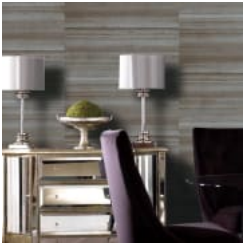

STAR SILK

Wallcoverings » Decorative Wallcoverings

Brand: **Bi Mei**

Applications: **Walls**

STAR SILK

Wallcoverings » Decorative Wallcoverings

star-silk-tf3353-
promo-1.jpg

STAR SILK

Wallcoverings » Decorative Wallcoverings

Star Silk is a 100cm wide decorative wallcovering made of natural fibers that's available in 18 colourways.

Composition 100% silk on a non-woven backing

Pattern Repeat Size N/A