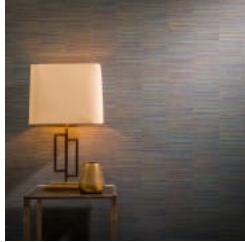

STRIATO AVENUE

Wallcoverings » Decorative Wallcoverings

AVA3601 PEWTER

AVA3602 CAMEL

AVA3603 ANISE

AVA3604 TEAL BLUE

AVA3605 FAWN

striato-avenue-
promo-3.jpg

striato-avenue-
promo-5.jpg

STRIATO AVENUE

Wallcoverings » Decorative Wallcoverings

Striato Avenue is a 100cm wide decorative wallcovering with a stria pattern that's available in 5 colourways.

Roll Size	100cm wide - Available by the lineal metre
-----------	--------------------------------------------