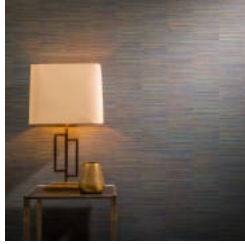

AVA3603 ANISE

AVA3604 TEAL BLUE

AVA3605 FAWN

striato-avenue-
promo-3.jpg

striato-avenue-
promo-5.jpg

STRIATO AVENUE

Wallcoverings » Decorative Wallcoverings

Striato Avenue is a 100cm wide decorative wallcovering with a stria pattern that's available in 5 colourways.