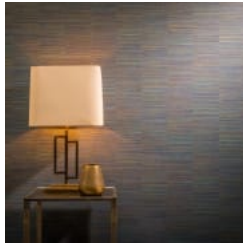

STRIATO AVENUE

Wallcoverings » Decorative Wallcoverings

Brand: **Omexco**

Collections: **Avenue**

Applications: **Walls**

1300 306 399

info@baresque.com.au

baresque.com.au

1 of 4

STRIATO AVENUE

Wallcoverings » Decorative Wallcoverings

striato-avenue-
promo-3.jpg

striato-avenue-
promo-5.jpg

STRIATO AVENUE

Wallcoverings » Decorative Wallcoverings

Striato Avenue is a 100cm wide decorative wallcovering with a stria pattern that's available in 5 colourways.