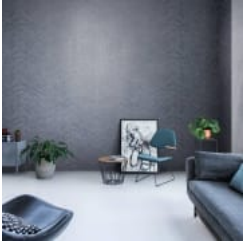

1 of 5

XL CHEVRON LOFT

Wallcoverings » Decorative Wallcoverings

xl-chevron-loft-lof413-
promo-2.jpg

XL CHEVRON LOFT

Wallcoverings » Decorative Wallcoverings

XL Chevron is a 100cm wide decorative wallcovering with a chevron pattern that's available in 4 colourways