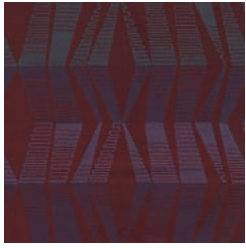

# STELLAR CRYPTON

Fabrics » Woven Fabrics

17 Bordeaux

21 Wicker

44 Cider

94 Blackbird

902 Lithium

908 Inkwell