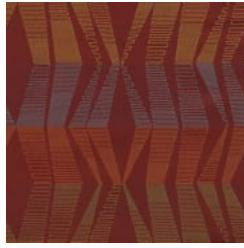

STELLAR CRYPTON

Fabrics » Woven Fabrics

44 Cider