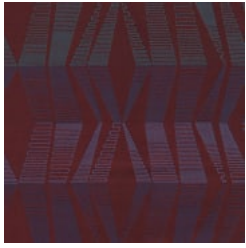

STELLAR CRYPTON

Fabrics » Woven Fabrics

17 Bordeaux