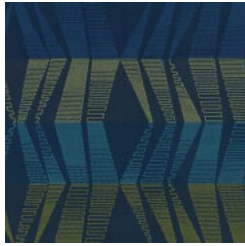

# STELLAR CRYPTON

Fabrics » Woven Fabrics

---

17 Bordeaux

21 Wicker

44 Cider

94 Blackbird

902 Lithium