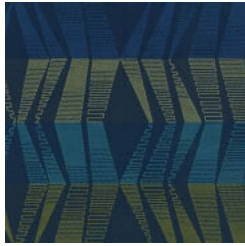

# STELLAR CRYPTON

Fabrics » Woven Fabrics

17 Bordeaux

21 Wicker

44 Cider

94 Blackbird

902 Lithium

908 Inkwell