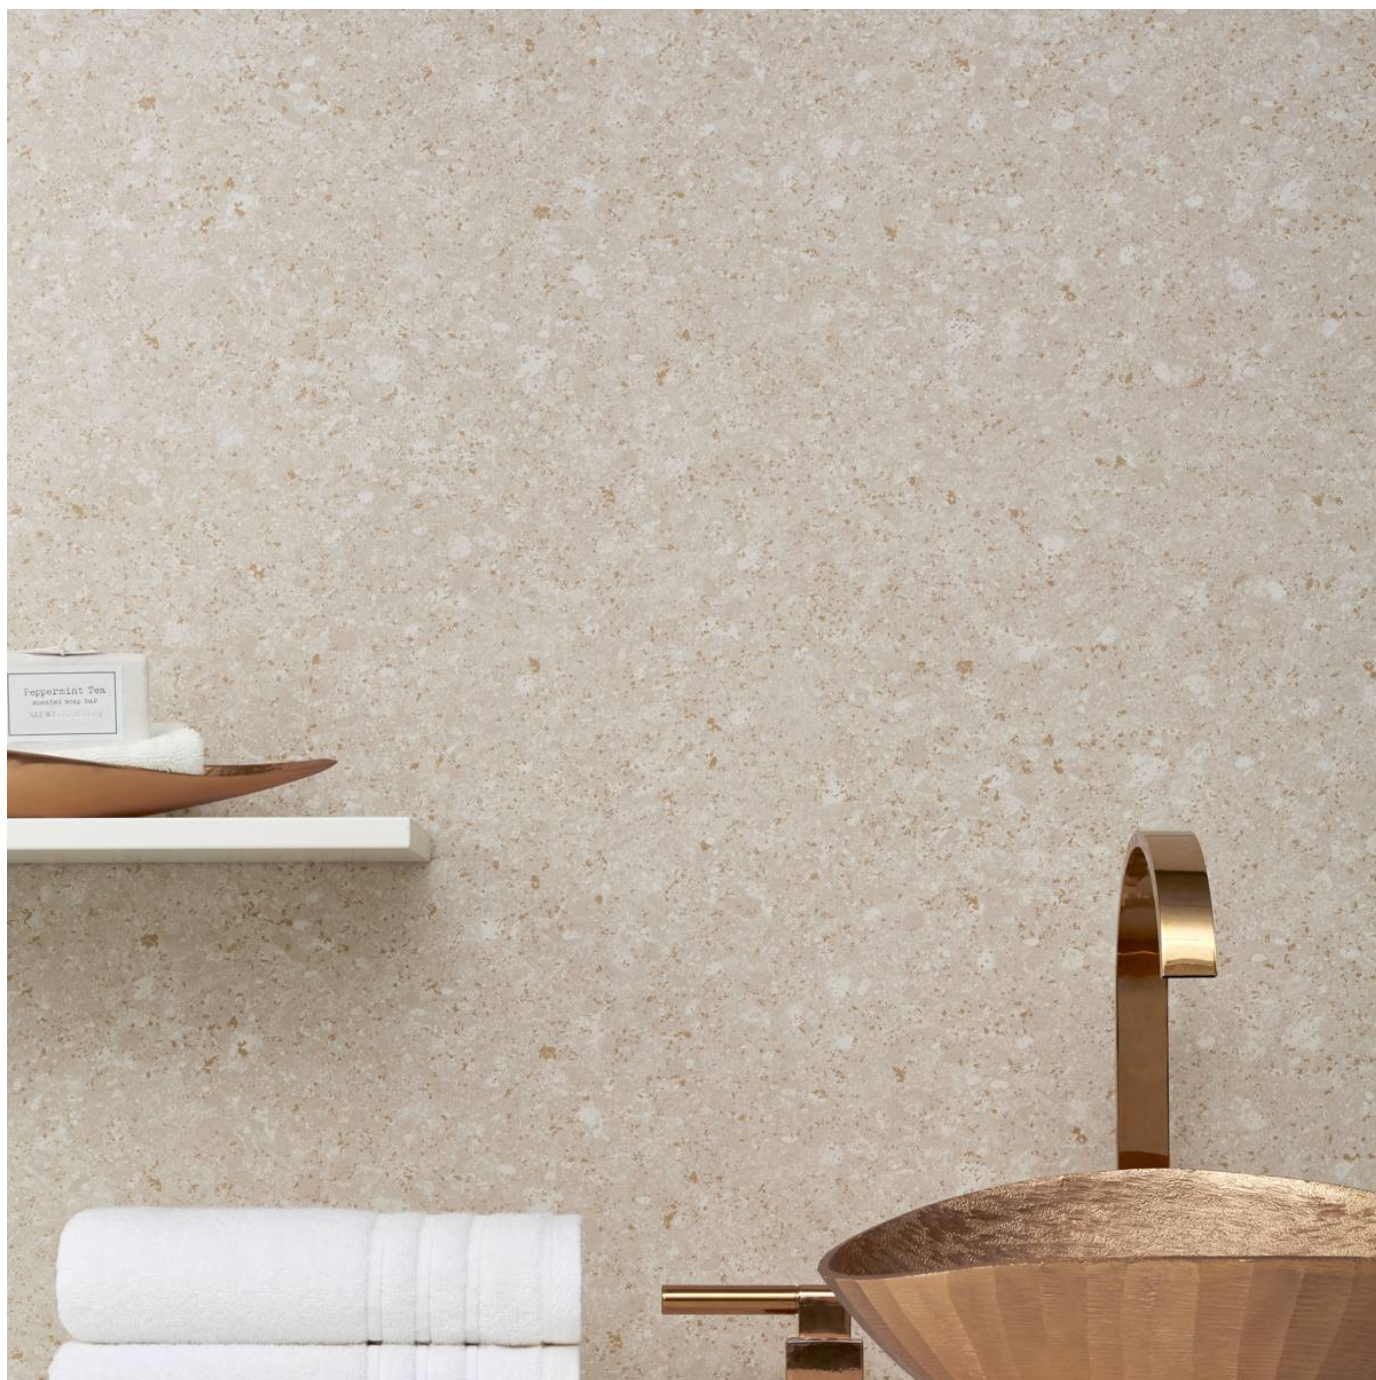

TERRAZZO TAP

Wallcoverings » Commercial Wallcoverings

Brand: **Symphony**