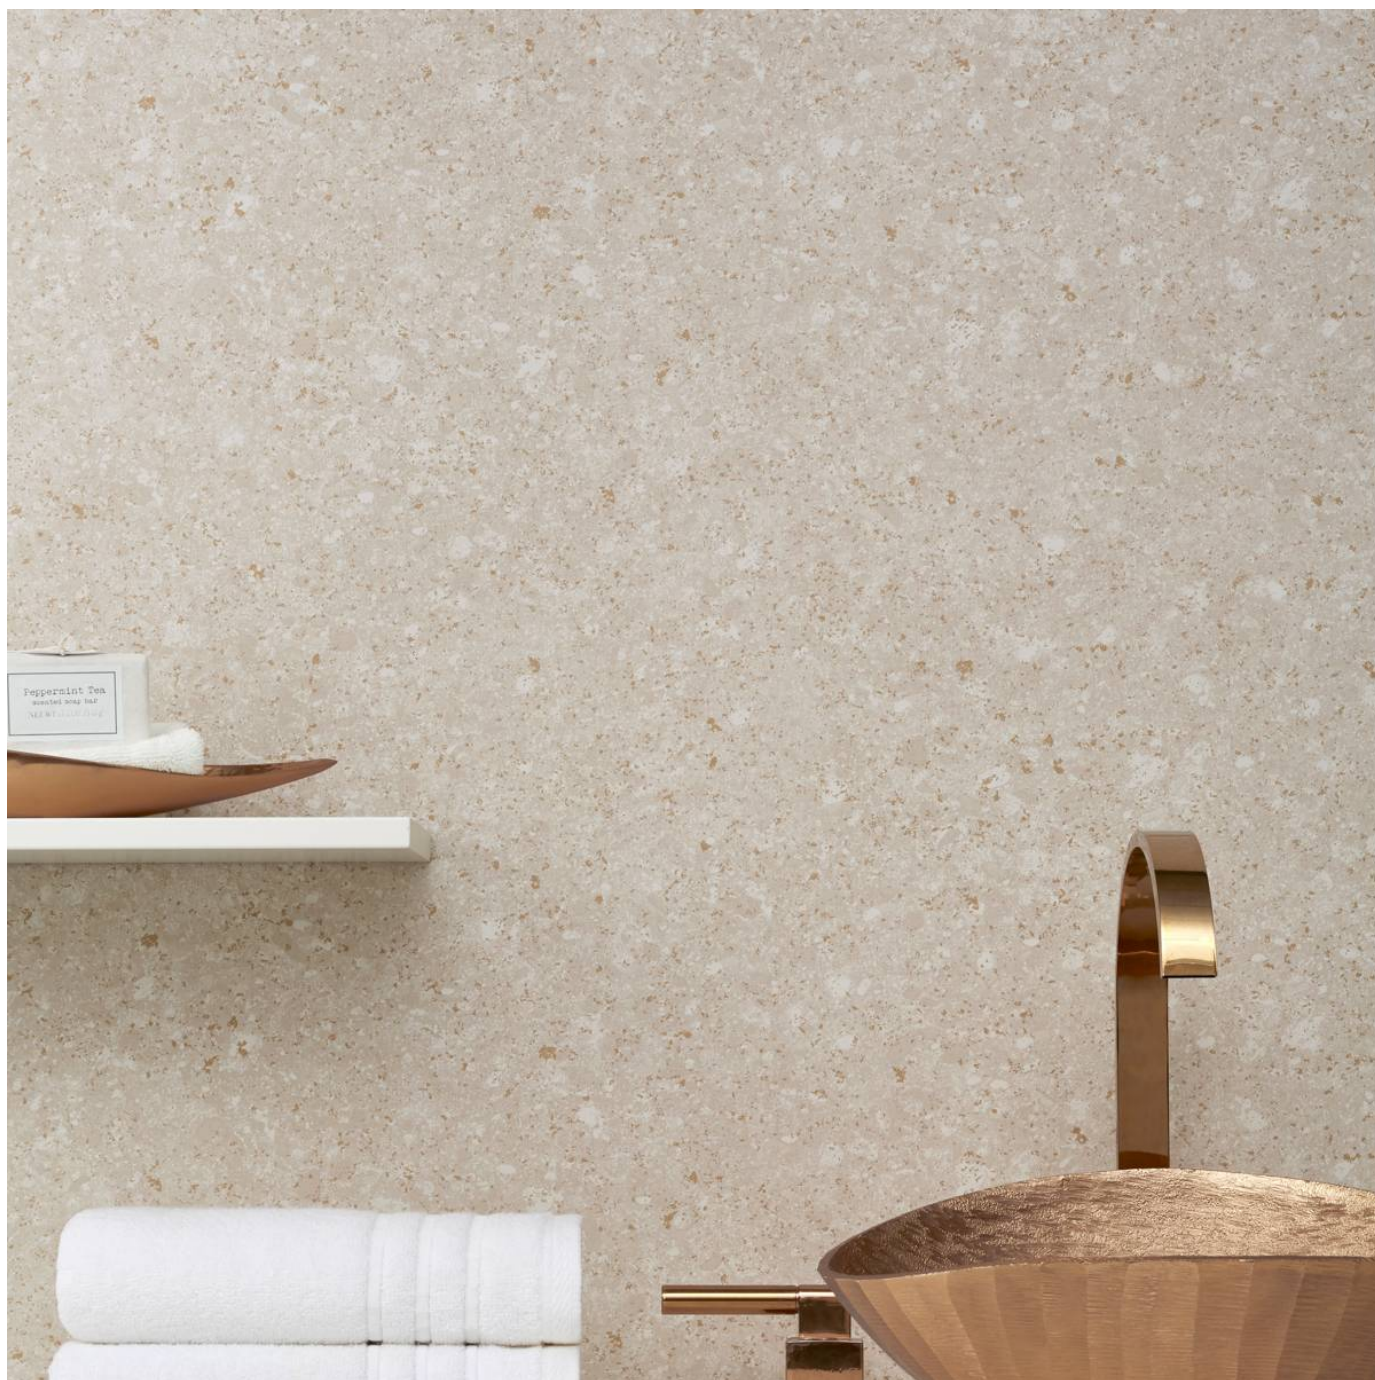

TERRAZZO TAP

Wallcoverings » Commercial Wallcoverings

Brand: **Symphony**