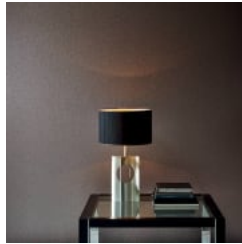

mini-mica-shell-graphite-gra5005-promo-2.jpg