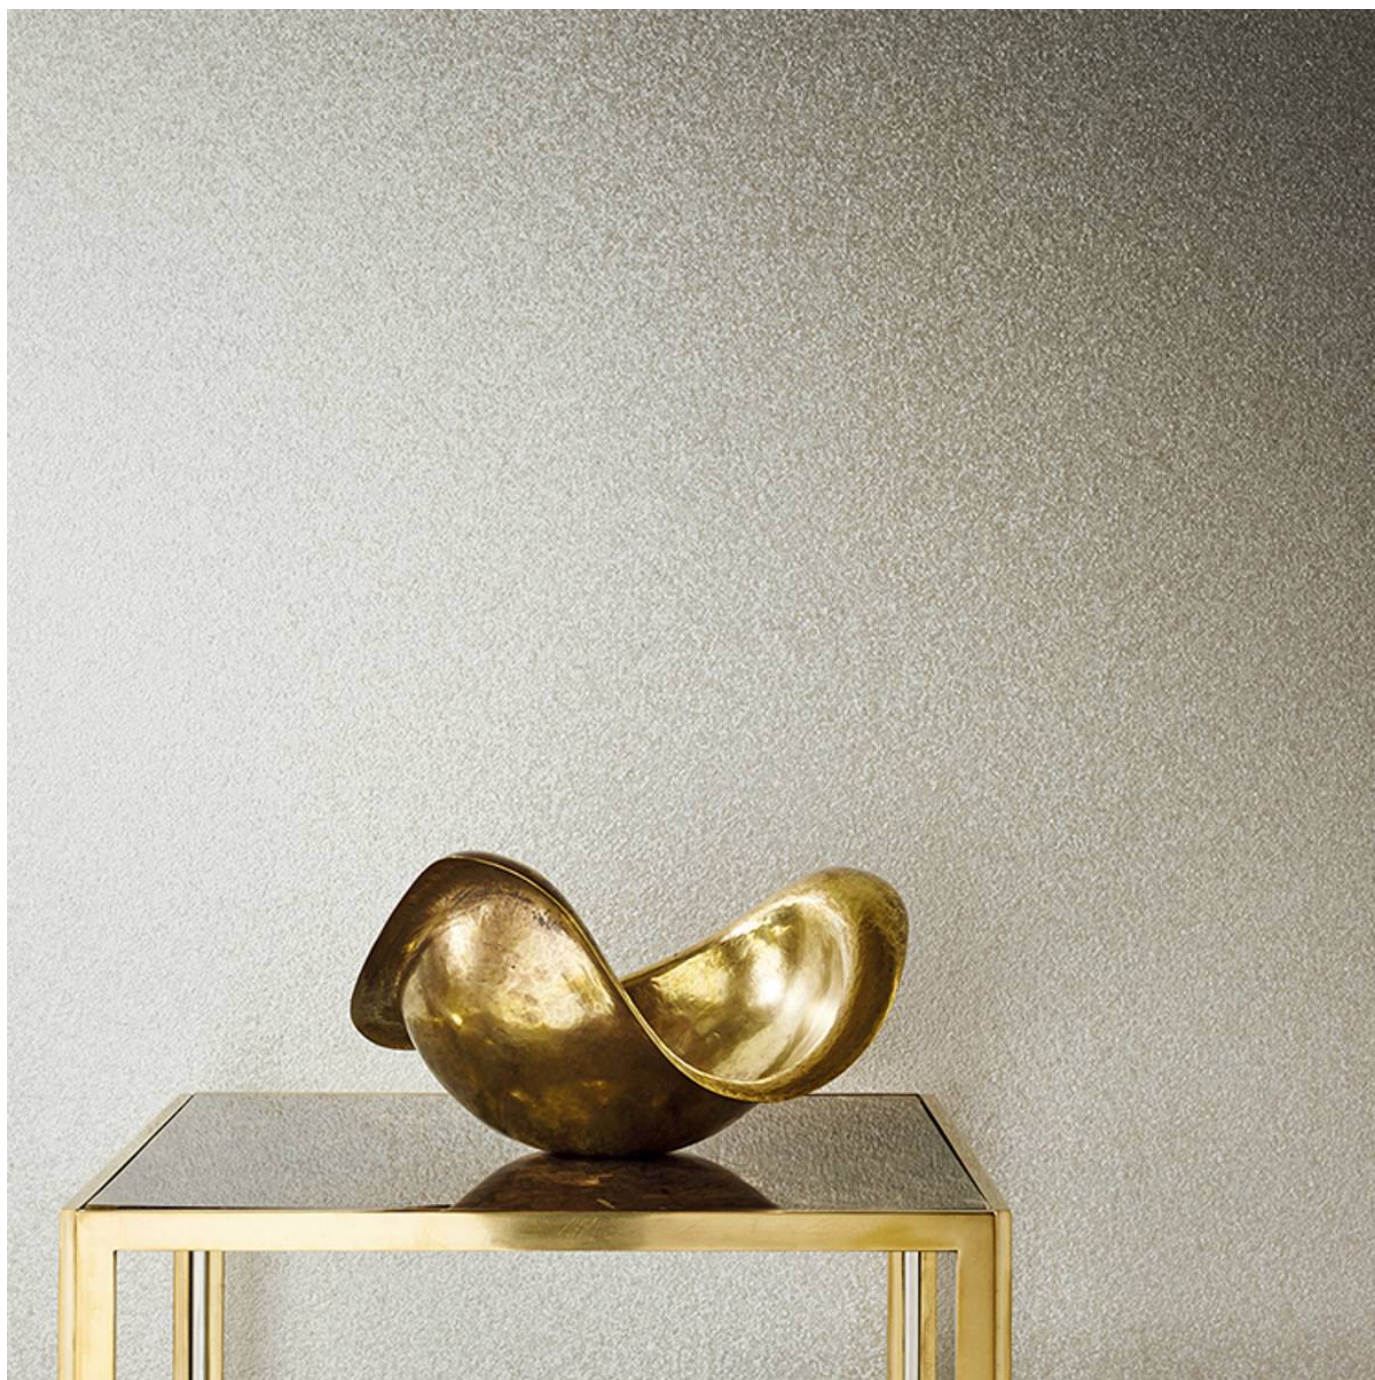

MINI MICA SHELL GRAPHITE

Wallcoverings » Decorative Wallcoverings

Brand: **Omexco**

Collection: **Graphite**

1300 306 399

info@baresque.com.au

baresque.com.au

1 of 5