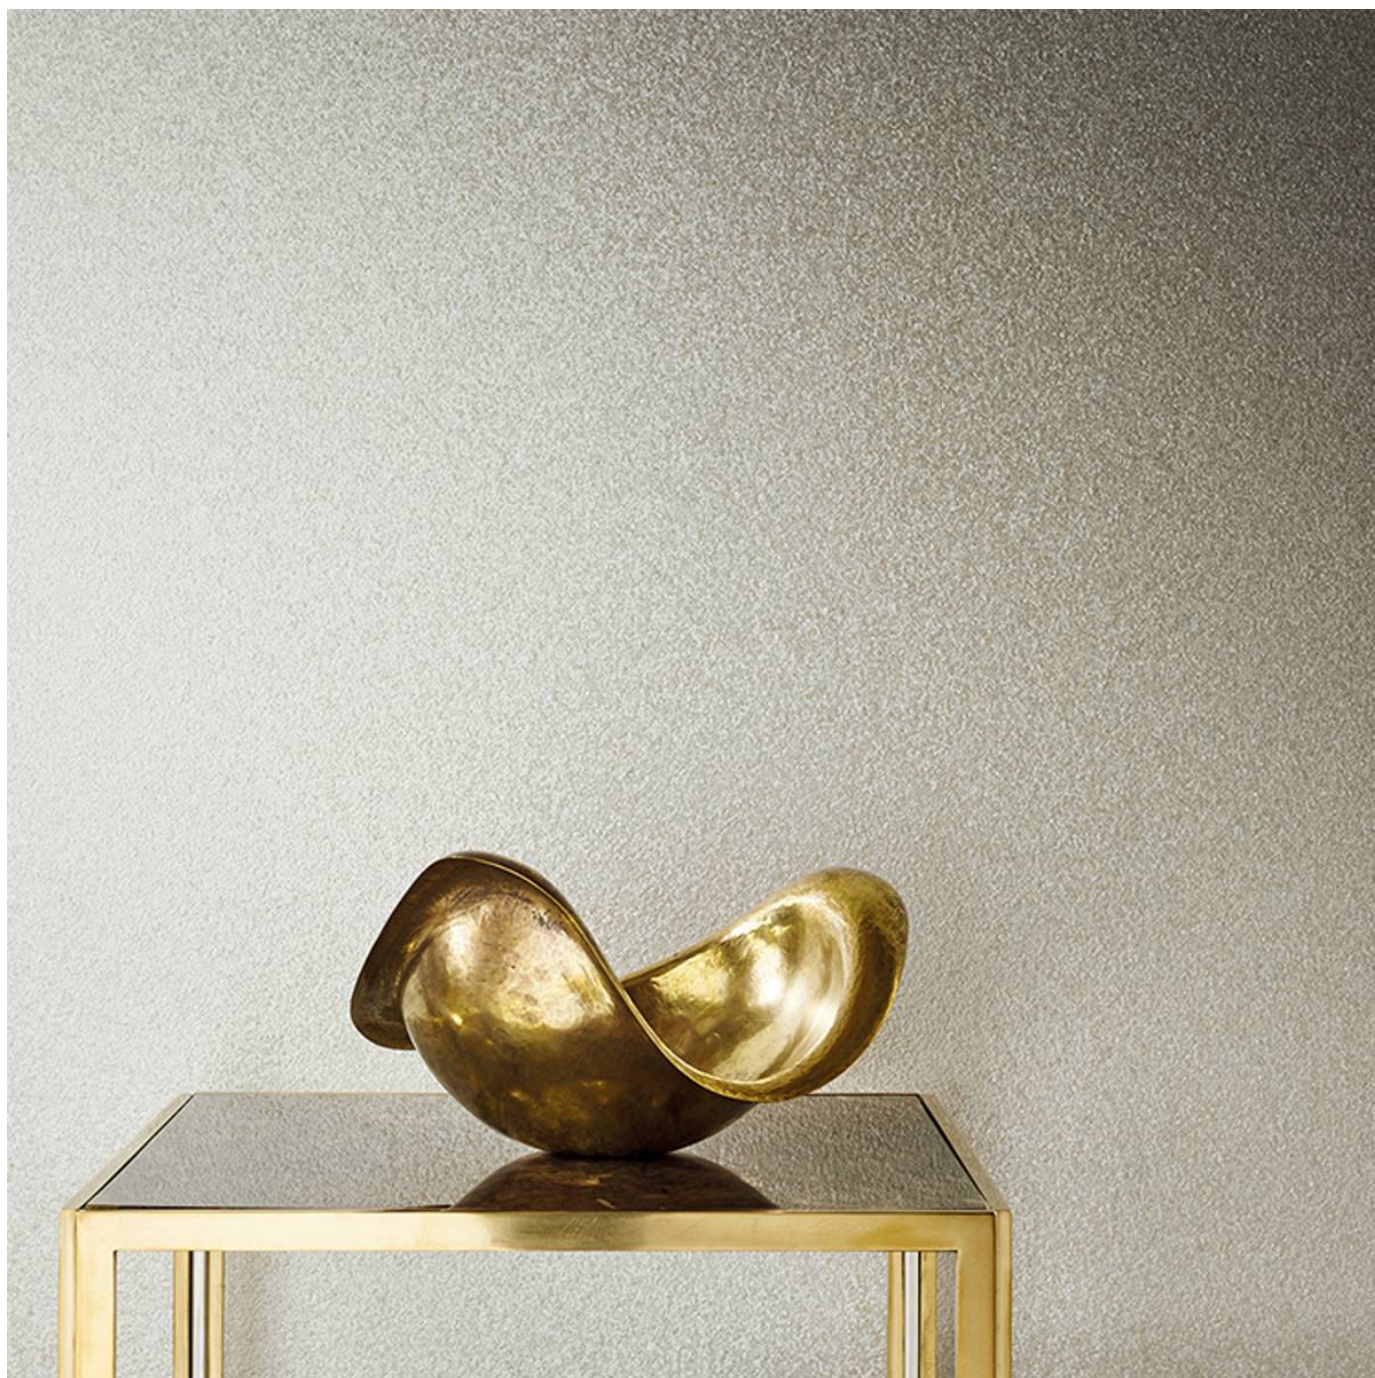

MINI MICA SHELL GRAPHITE

Wallcoverings » Decorative Wallcoverings

Brand: **Omexco**

Collection: **Graphite**

1300 306 399

info@baresque.com.au

baresque.com.au

1 of 5