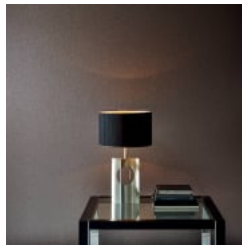

mini-mica-shell-graphite-gra5004-promo-3.jpg

mini-mica-shell-graphite-gra5005-promo-2.jpg

MINI MICA SHELL GRAPHITE

Wallcoverings » Decorative Wallcoverings

MINI MICA SHELL - GRAPHITE

Description	The wallcovering collection Graphite comprises endless variations on mica, a mineral formed out of a chemical reaction between quartz and granite. Exposed to extreme heat, the mineral expands into pieces 2000% or even 3000% of their original size, in a spectrum of brilliant colours. The natural sparkle of the mineral pieces enhance the dark tones while conferring a mother-of-pearl glow to the lighter colours. Creating designs that concentrate on the inherent uniqueness of the mineral, Graphite is a collection that defies explanation.
Roll Size	92cm x N/A - Available by the lineal metre.
Composition	Mica shells on paper backing
Pattern Repeat Size	N/A
Environmental Info	The materials contained in these wallcoverings are naturally occurring and renewable resources harvested from farms and coloured with water-based inks.
Fire Rating	<p>Tested in accordance with AS ISO 9705 2003 for the purpose of determining the Group Number classification as required by the Building Code of Australia for the control of fire spread on interior wall and ceiling linings.</p> <p>The result achieved was: Classification - Group 2 Specific Extinction - Less than 250m²/kg</p>
Warranty	2-year warranty. Visit baresque.com.au/warranty for complete details.
Lead Time	<ul style="list-style-type: none">• 2-weeks (approx.) from Wednesday, subject to stock availability.• Additional 1-week for Western Australia.• Express delivery is available subject to a surcharge. Contact Baresque for details and pricing.