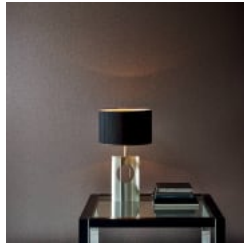

GRA5005

mini-mica-shell-graphite-gra5004-promo-3.jpg

mini-mica-shell-graphite-gra5005-promo-2.jpg

MINI MICA SHELL GRAPHITE

Wallcoverings » Decorative Wallcoverings

MINI MICA SHELL - GRAPHITE

Description	The wallcovering collection Graphite comprises endless variations on mica, a mineral formed out of a chemical reaction between quartz and granite. Exposed to extreme heat, the mineral expands into pieces 2000% or even 3000% of their original size, in a spectrum of brilliant colours. The natural sparkle of the mineral pieces enhance the dark tones while conferring a mother-of-pearl glow to the lighter colours. Creating designs that concentrate on the inherent uniqueness of the mineral, Graphite is a collection that defies explanation.
Roll Size	92cm x N/A - Available by the lineal metre.
Composition	Mica shells on paper backing
Pattern Repeat Size	N/A
Environmental Info	The materials contained in these wallcoverings are naturally occurring and renewable resources harvested from farms and coloured with water-based inks.
Fire Rating	<p>Tested in accordance with AS ISO 9705 2003 for the purpose of determining the Group Number classification as required by the Building Code of Australia for the control of fire spread on interior wall and ceiling linings.</p> <p>The result achieved was: Classification - Group 2 Specific Extinction - Less than 250m²/kg</p>
Warranty	2-year warranty. Visit baresque.com.au/warranty for complete details.
Lead Time	<ul style="list-style-type: none">• 2-weeks (approx.) from Wednesday, subject to stock availability.• Additional 1-week for Western Australia.• Express delivery is available subject to a surcharge. Contact Baresque for details and pricing.