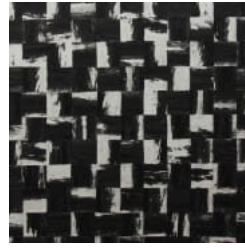

PAPER SQUARE RAINBOWS

Wallcoverings » Decorative Wallcoverings

RAA204