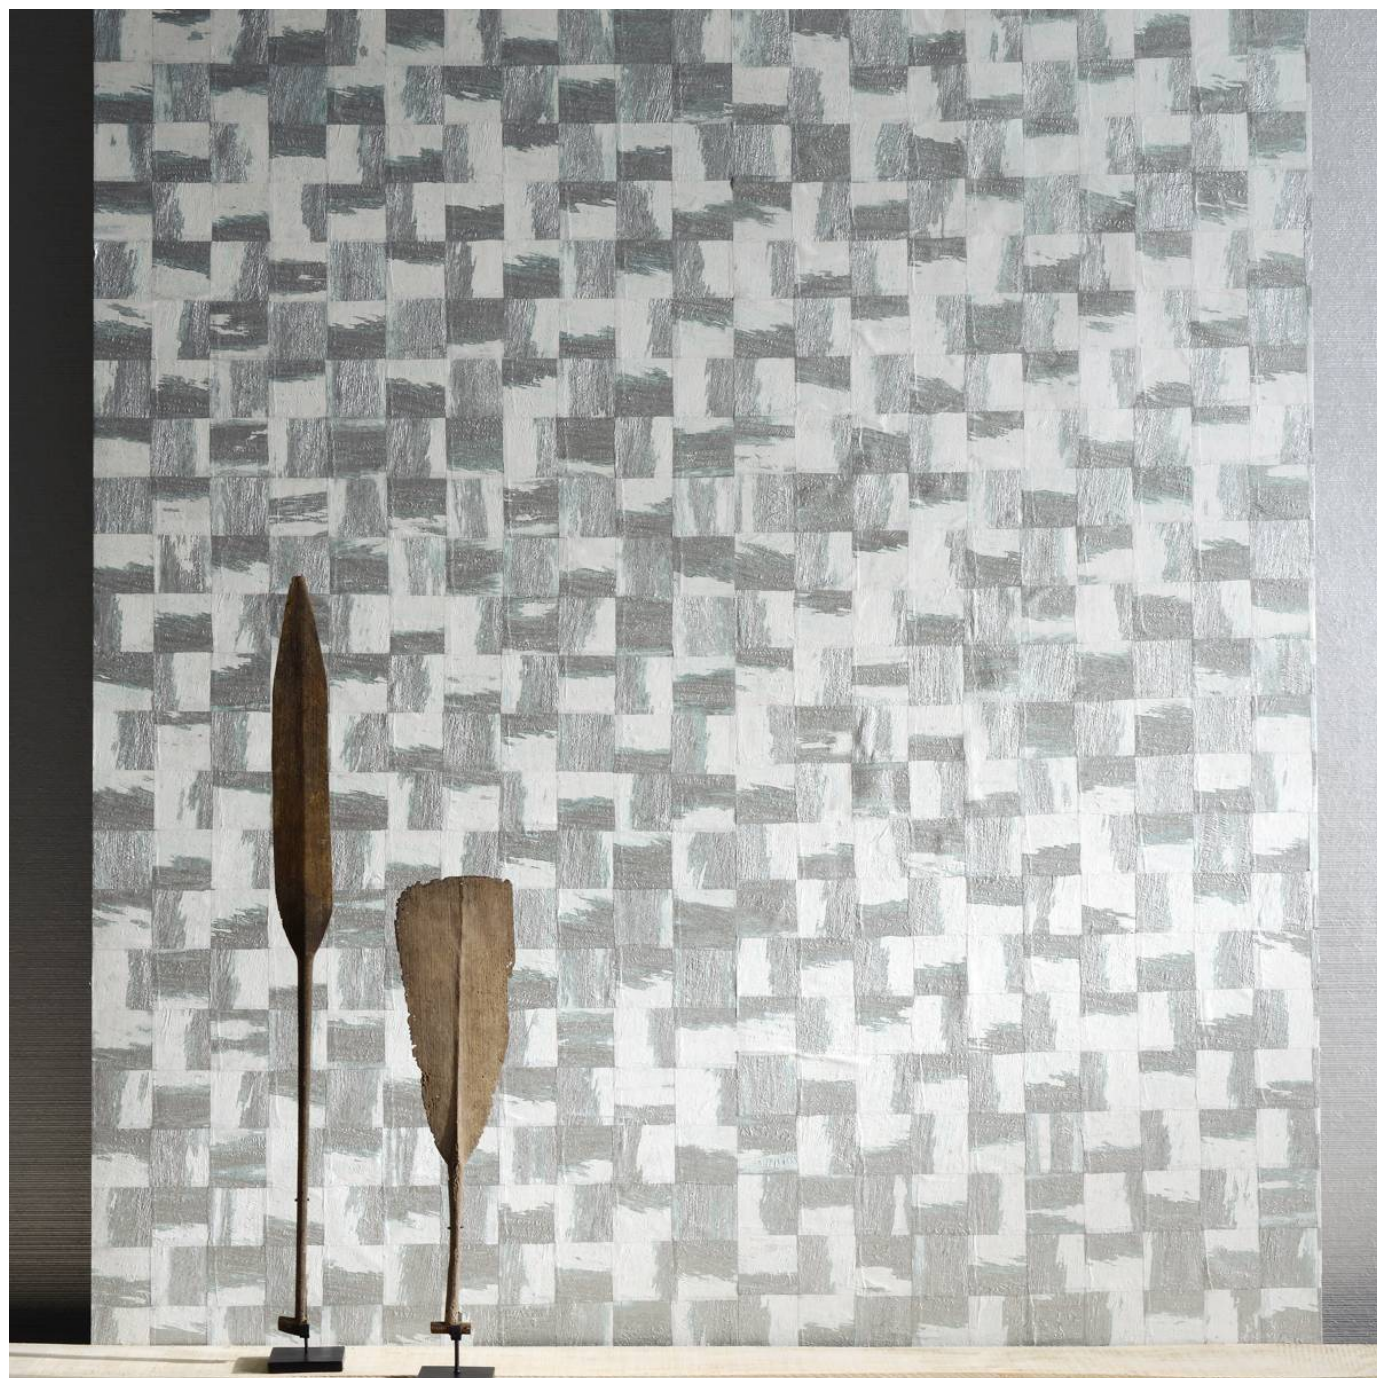

PAPER SQUARE RAINBOWS

Wallcoverings » Decorative Wallcoverings

Brand: **Omexco**

Collection: **Rainbows**

1300 306 399

info@baresque.com.au

baresque.com.au

1 of 4