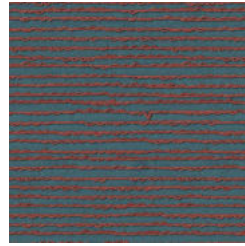

# RIBBON STRIPE KOYORI

Wallcoverings » Decorative Wallcoverings

Brand: **Omexco**

Collection: **Koyori**

1300 306 399

info@baresque.com.au

**baresque.com.au**

1 of 4

# RIBBON STRIPE KOYORI

Wallcoverings » Decorative Wallcoverings

KOA101

KOA102

KOA103

KOA105

ribbon-strie-koyori-  
koa105-koa411-  
promo-2.jpg

zen-koyori-koa103-  
promo-3.jpg

# RIBBON STRIPE KOYORI

Wallcoverings » Decorative Wallcoverings

---

## RIBBON STRIPE - KOYORI

---

**Roll Size** 91cm wide - Available by the lineal metre

---

**Composition** Paper strips on non-woven backing 295 g/m<sup>2</sup>

---

**Pattern Repeat Size** N/A

---