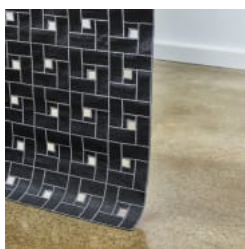

facade-colour-63-
promo-1.jpg