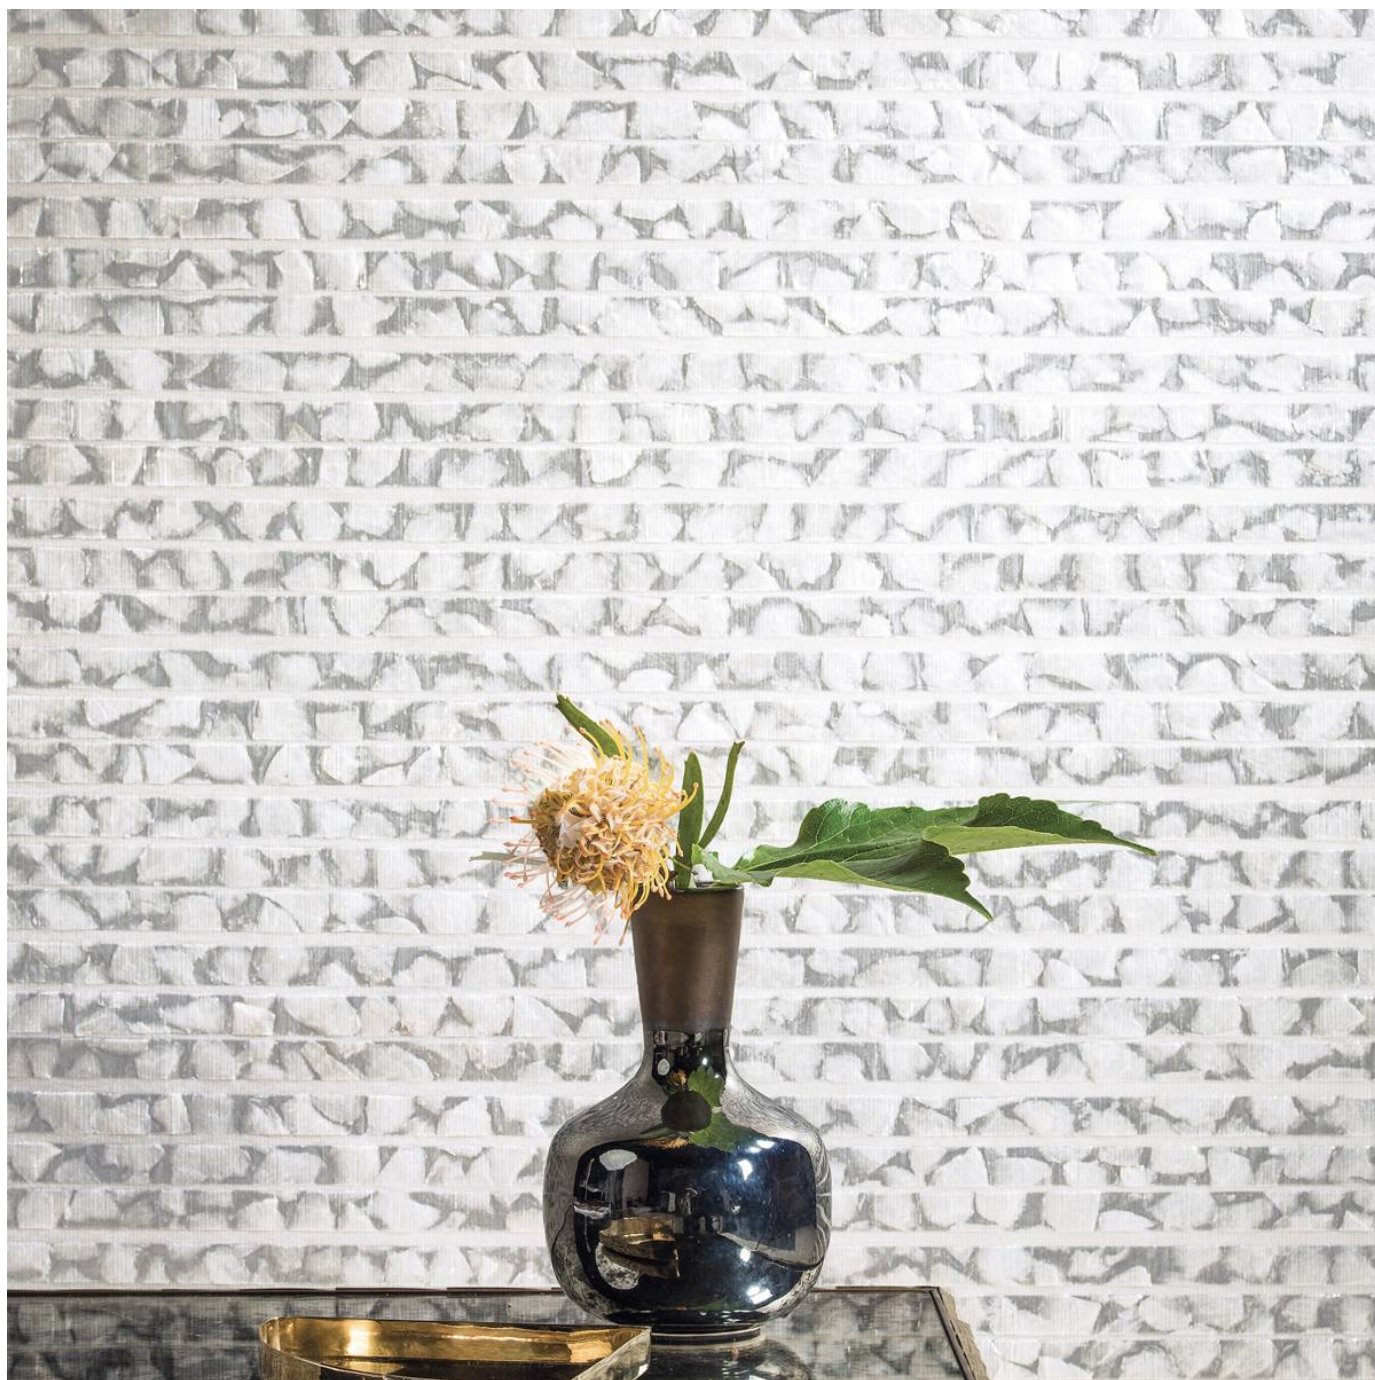

CAPIZ WEAVE SHADES OF PALE

Wallcoverings » Decorative Wallcoverings

Brand: **Omexco**

Collection: **Shades of Pale**

1300 306 399

info@baresque.com.au

baresque.com.au

1 of 4