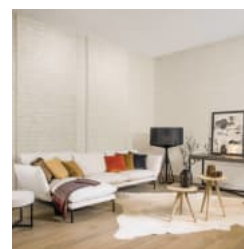

capiz-weave-shades-of-pale-promo-3-sop1063.jpg