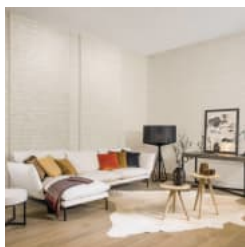

capiz-weave-shades-of-pale-promo-3-sop1063.jpg