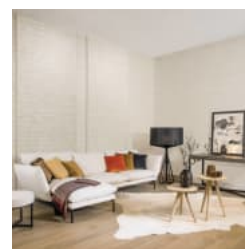

capiz-weave-shades-of-pale-promo-3-sop1063.jpg