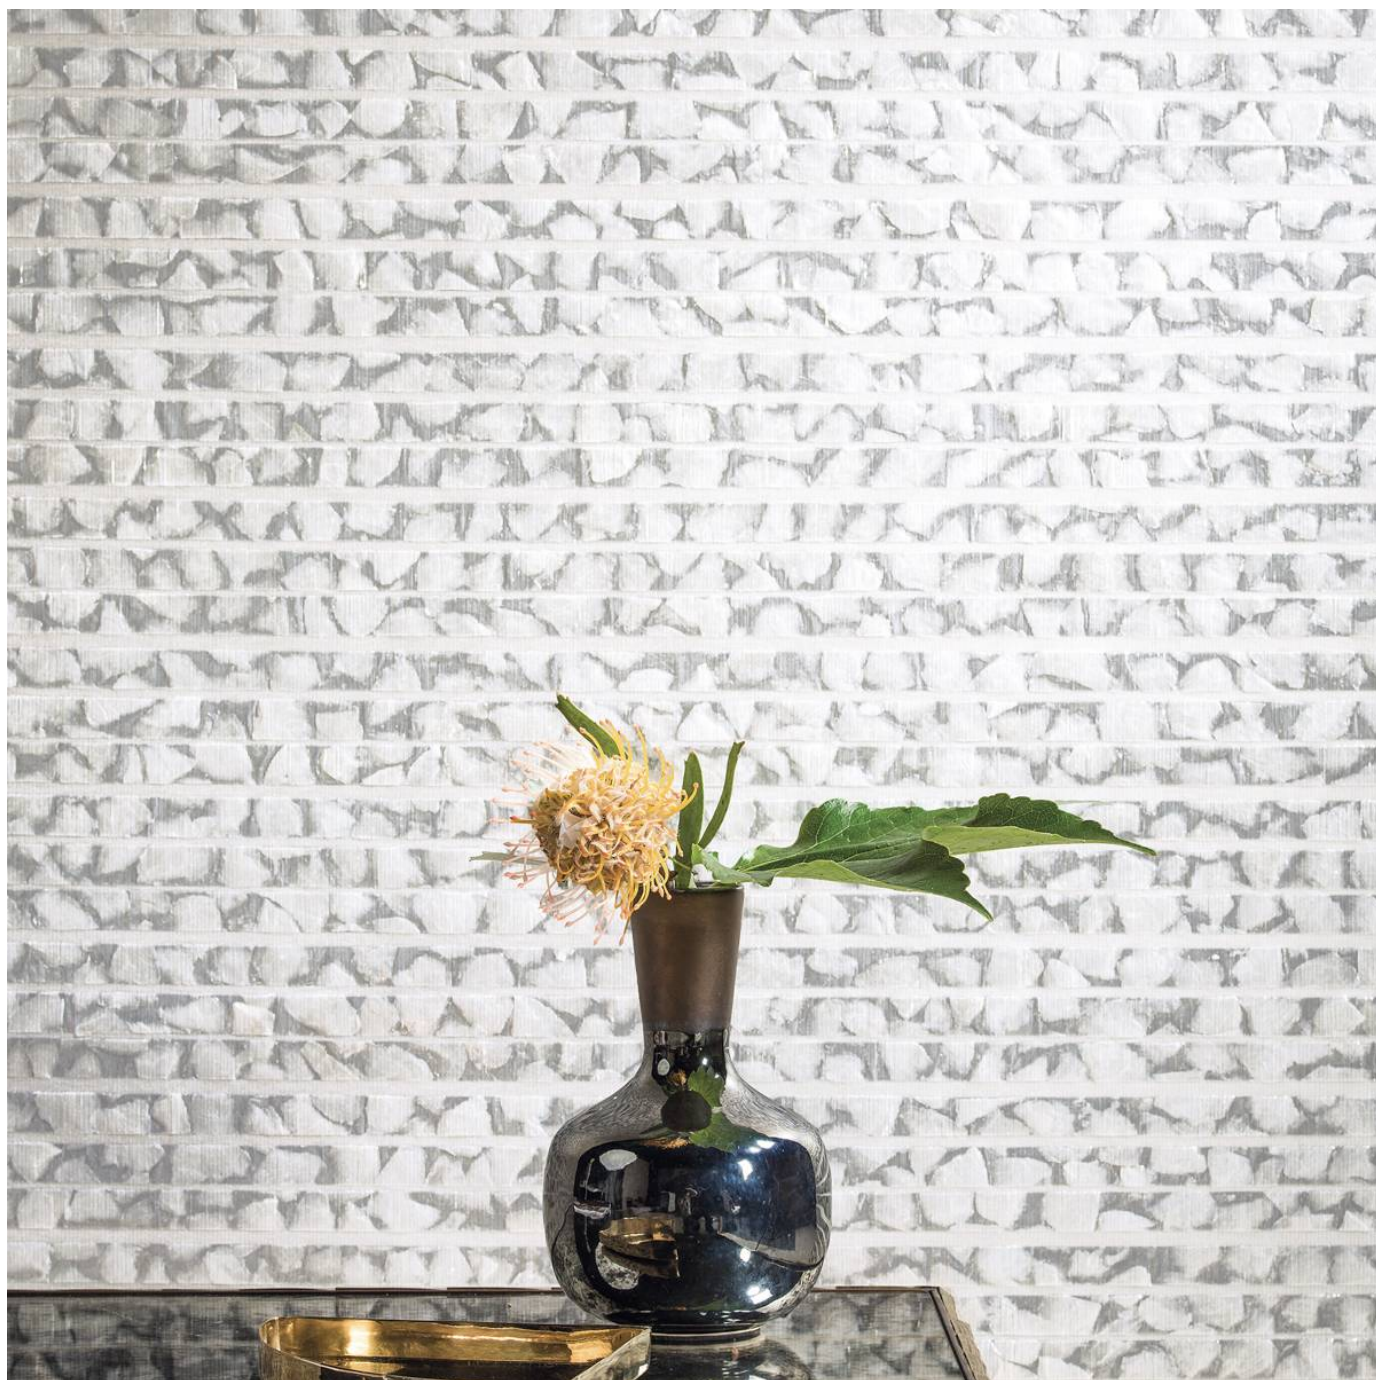

CAPIZ WEAVE SHADES OF PALE

Wallcoverings » Decorative Wallcoverings

Brand: **Omexco**

Collection: **Shades of Pale**

1300 306 399

info@baresque.com.au

baresque.com.au

1 of 4