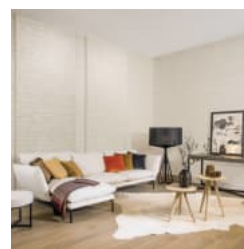

capiz-weave-shades-of-pale-promo-3-sop1063.jpg