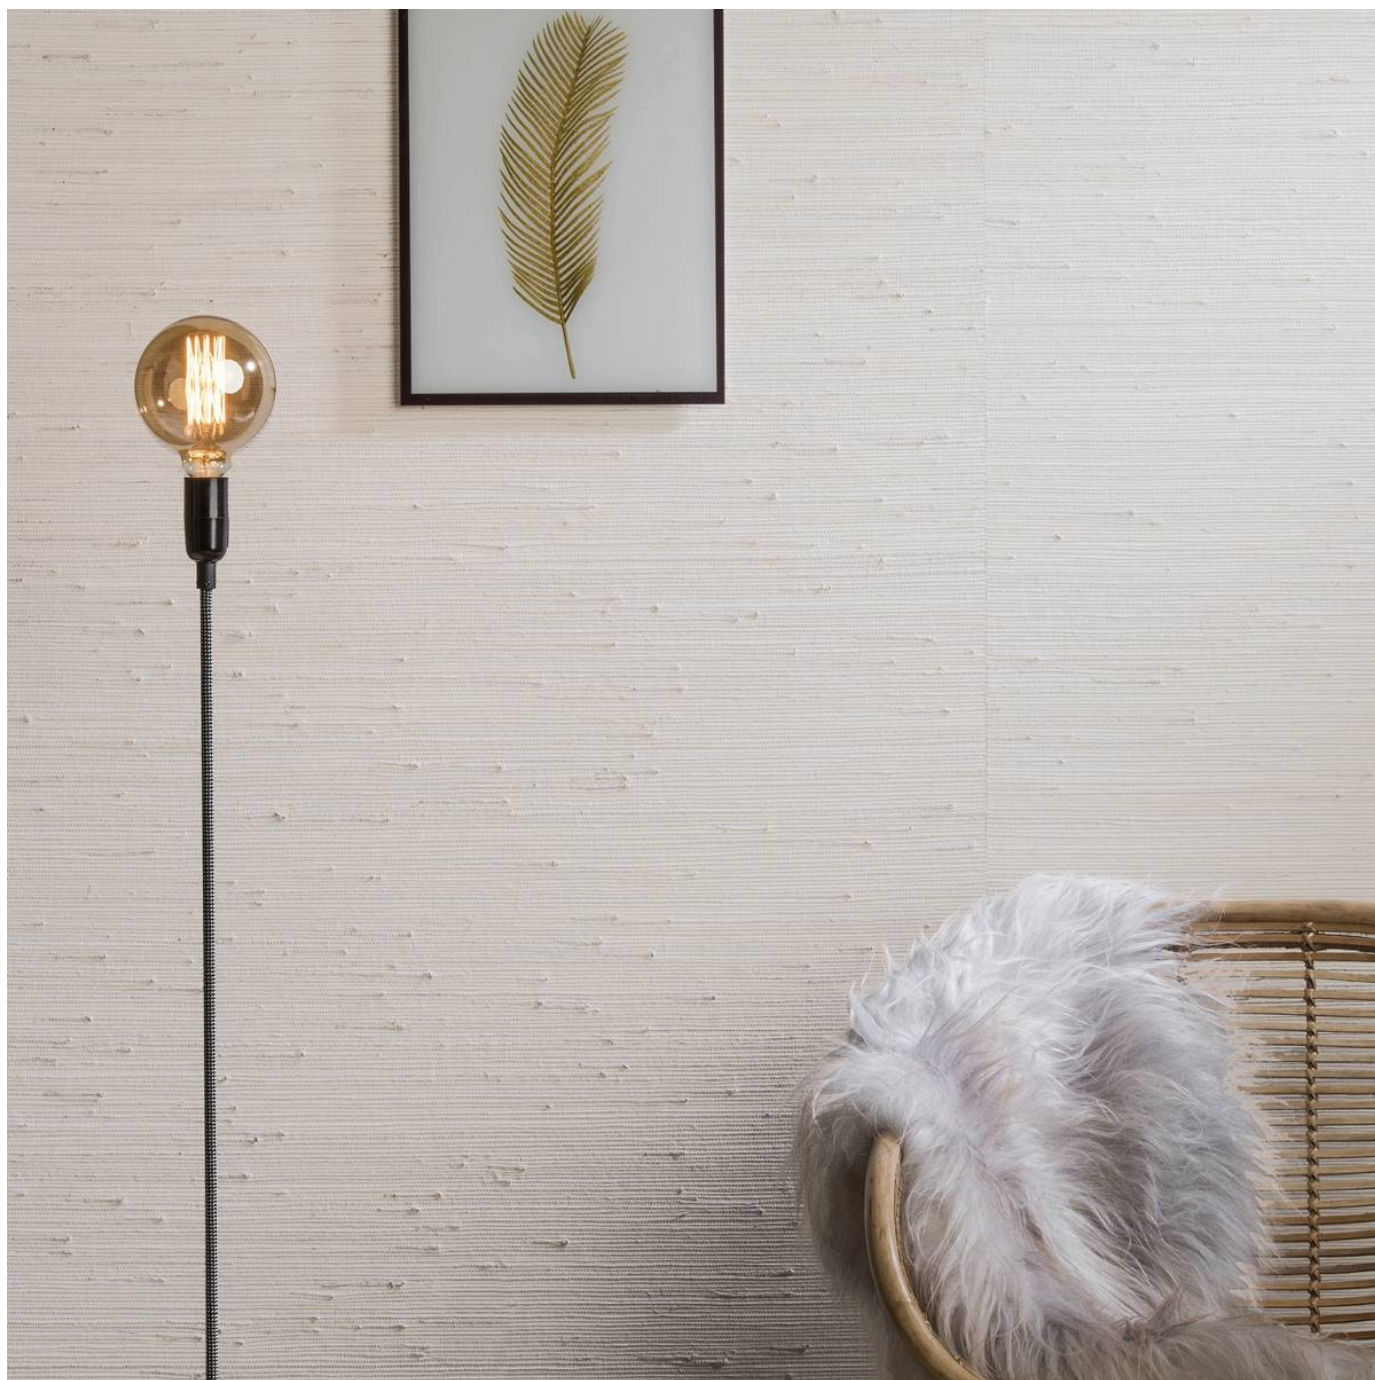

HANDWOVEN PLANT FIBRES SHADES OF PALE

Wallcoverings » Decorative Wallcoverings

Brand: **Omexco**

Collection: **Shades of Pale**

1300 306 399

info@baresque.com.au

baresque.com.au

1 of 4

SOP4121

SOP4122

SOP4123

SOP4124

HANDWOVEN PLANT FIBRES SHADES OF PALE

Wallcoverings » Decorative Wallcoverings

Handwoven Plant Fibres is a 110cm wide decorative wallcovering with a horizontal texture that's available in 10 colourways.