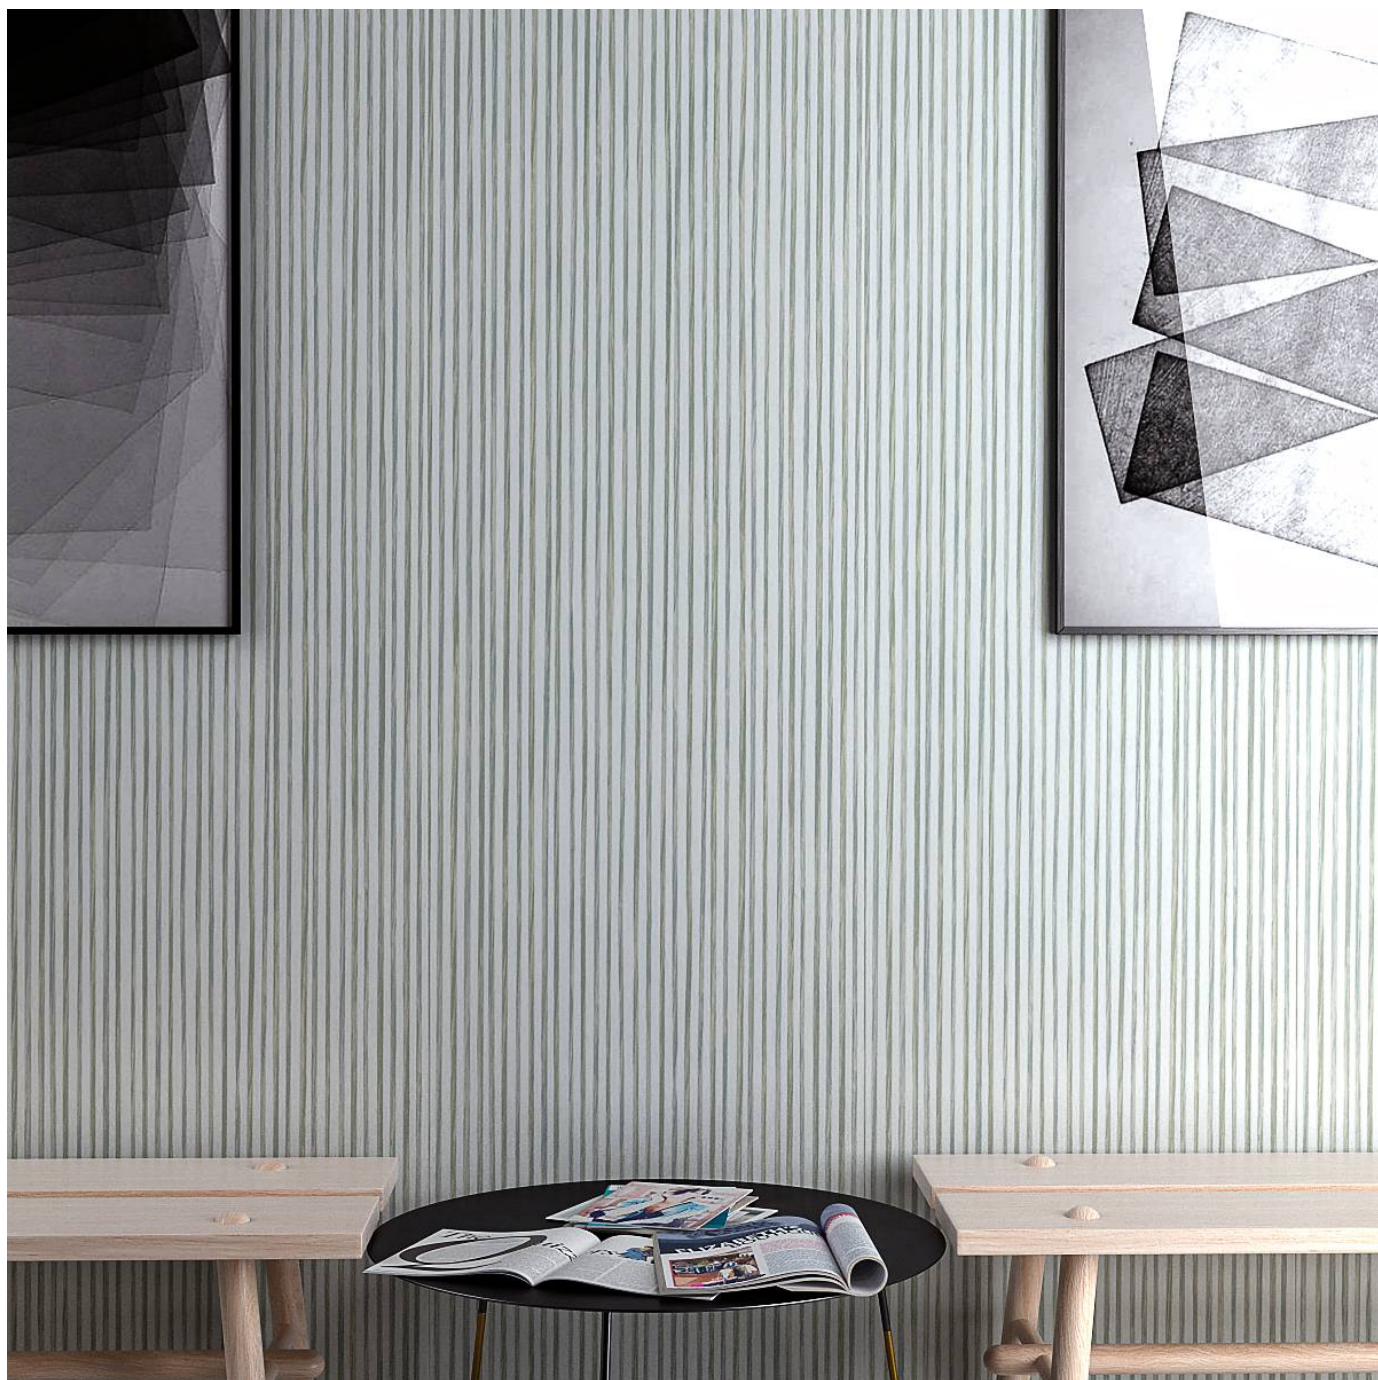

MAGIC COLOUR GREYS

Wallcoverings » Decorative Wallcoverings

Brand: **Bi Mei**

Applications: **Walls**

1300 306 399

info@baresque.com.au

baresque.com.au

1 of 3