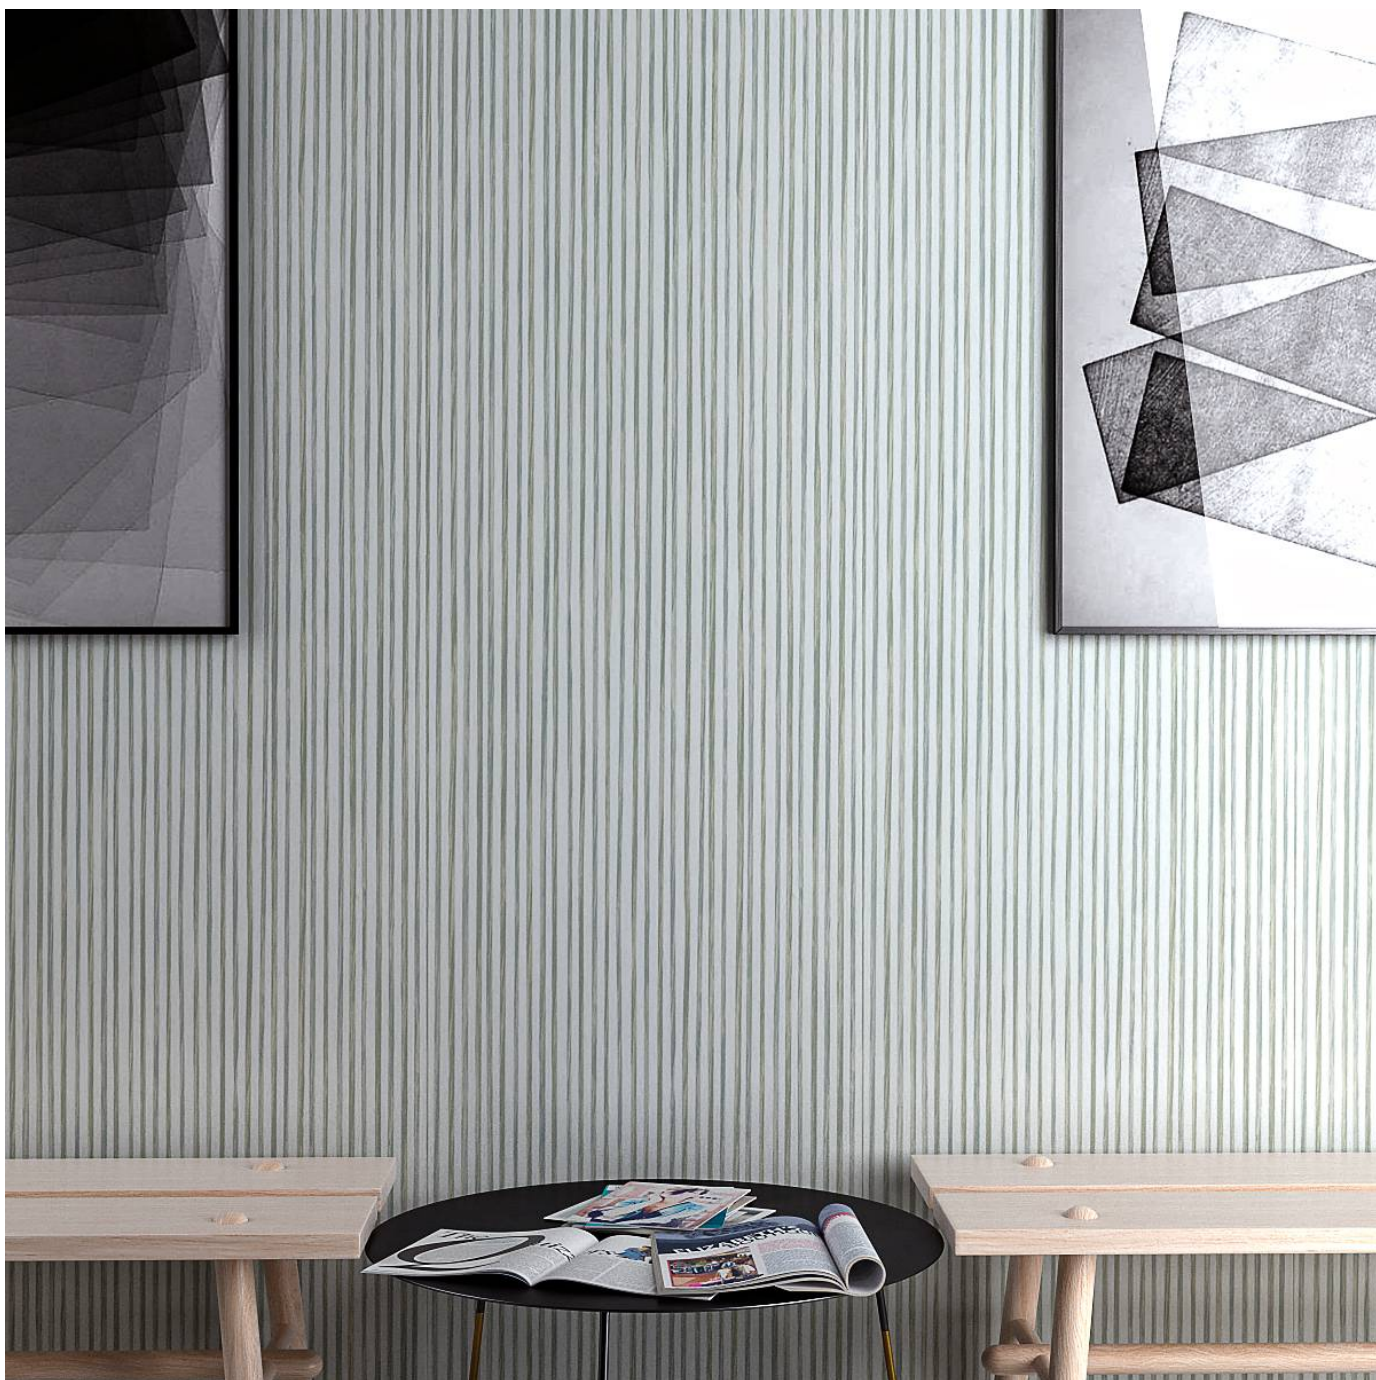

MAGIC COLOUR GREYS

Wallcoverings » Decorative Wallcoverings

Brand: **Bi Mei**

MAGIC COLOUR GREYS

Wallcoverings » Decorative Wallcoverings

SN101153P PEBBLE

SN101154P CANVAS
BELT

SN101157P
TURTLEDOVE

SN101158P LINEN

SN101159P GRAVEL

SN101160P THE
CANVAS

SN101162P SALT

SN101163P BOGS
RACCOON DOG

SN101164P GRIEGE

ST101151P SHELL

ST101152P
DISHCLOTH COLOR

ST101155P GRAY
MATTRESS

ST101161P SILVER

ST101165P PICTURE

MAGIC COLOUR GREYS

Wallcoverings » Decorative Wallcoverings

Magic Colour decorative wallcoverings are an environmentally friendly way to add texture. Available in 13 grey hues.