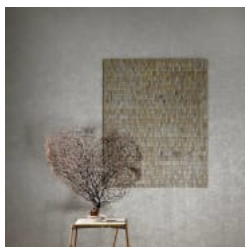

NOA2226 ANTIQUE
GOLD

NOA2616 BORDEAUX

NOA2812 PURPLE
GREY

MARVEL NOMAD

Wallcoverings » Decorative Wallcoverings

NOA2827
ANTHRACITE

baresque-nomad-
promo-7.jpg

baresque-nomad-
promo-2.jpg

baresque-nomad-
promo-3.jpg

baresque-nomad-
promo13.jpg

MARVEL NOMAD

Wallcoverings » Decorative Wallcoverings

Marvel is a 100cm wide decorative wallcovering inspired by natural and colourful landscapes. Available in 26 colourways.

Description The collection Nomad of Omexco invites you to travel throughout the world from season to season, crossing natural and colourful landscapes. Waterlily leaves are woven in lively and generous colours. The matching non-woven wallcoverings sometimes evoke the arid textures of dry earth or smoother and enhanced with metallic effects, they reflect the light of new landscapes arising at the horizon.