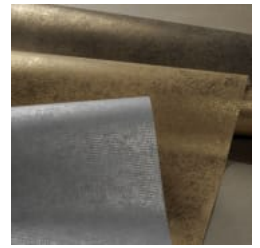

NOA2226 ANTIQUE
GOLD

NOA2616 BORDEAUX

NOA2812 PURPLE
GREY

MARVEL NOMAD

Wallcoverings » Decorative Wallcoverings

NOA2827
ANTHRACITE

baresque-nomad-
promo-7.jpg

baresque-nomad-
promo-2.jpg

baresque-nomad-
promo-3.jpg

baresque-nomad-
promo13.jpg

MARVEL NOMAD

Wallcoverings » Decorative Wallcoverings

Marvel is a 100cm wide decorative wallcovering inspired by natural and colourful landscapes. Available in 26 colourways.