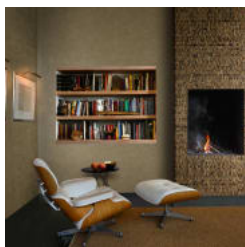

baresque-nomad-
promo-2.jpg