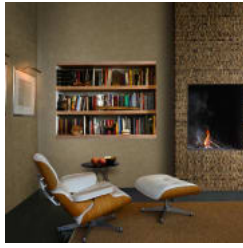

baresque-nomad-promo-2.jpg