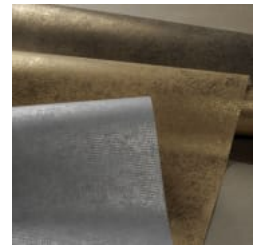

NOA2226 ANTIQUE
GOLD

NOA2616 BORDEAUX

NOA2812 PURPLE
GREY

MARVEL NOMAD

Wallcoverings » Decorative Wallcoverings

NOA2827
ANTHRACITE

baresque-nomad-
promo-7.jpg

baresque-nomad-
promo-2.jpg

baresque-nomad-
promo-3.jpg

baresque-nomad-
promo13.jpg

MARVEL NOMAD

Wallcoverings » Decorative Wallcoverings

Marvel is a 100cm wide decorative wallcovering inspired by natural and colourful landscapes. Available in 26 colourways.