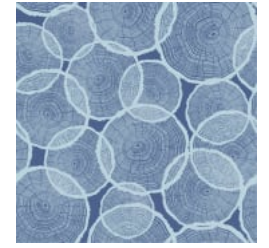

CATAclysmia

Digital Print » Abstract

Brand: **Seraphic**

CATAclysmIA

Digital Print » Abstract

EMERALD

NICKEL

PALLADIUM

ROSE GOLD

SAPPHIRE

SILVER

TOPAZ

CATAclySMIA

Digital Print » Abstract

Cataclysmia adds a sense of conceptual art with this overlaid pattern displayed in 7 colourways. Seraphic Digital Print is customizable in any surface