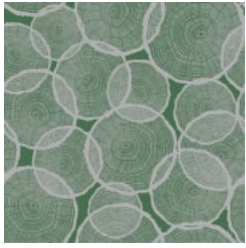

CATAclysmia

Digital Print » Abstract

Brand: **Seraphic**

CATAclysmIA

Digital Print » Abstract

EMERALD

NICKEL

PALLADIUM

ROSE GOLD

SAPPHIRE

SILVER

TOPAZ

CATAclySMIA

Digital Print » Abstract

Cataclysmia adds a sense of conceptual art with this overlaid pattern displayed in 7 colourways. Seraphic Digital Print is customizable in any surface