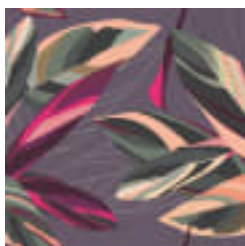

CURIOUS CORDELIA

Digital Print » Botanicals

Colour & Finish Options

JAM