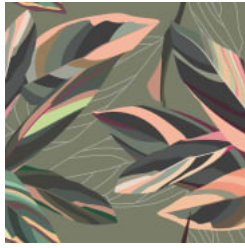

CURIOUS CORDELIA

Digital Print » Botanicals

Brand: **Seraphic**

CURIOUS CORDELIA

Digital Print » Botanicals

JAM

MANGROVE

SPICED