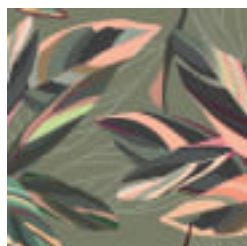

CURIOUS CORDELIA

Digital Print » Botanicals

Colour & Finish Options

MANGROVE