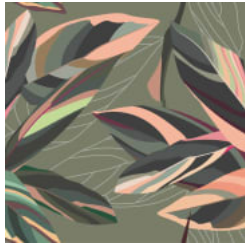

# CURIOUS CORDELIA

Digital Print » Botanicals

Brand: **Seraphic**

# CURIOUS CORDELIA

Digital Print » Botanicals

---

JAM

MANGROVE

SPICED