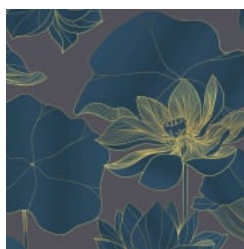

GOLDEN LOTUS

Digital Print » Botanicals

Brand: **Seraphic**

1300 306 399

info@baresque.com.au

baresque.com.au

1 of 4

GOLDEN LOTUS

Digital Print » Botanicals

CHOCOLATE

MERLOT

PERSIAN

GOLDEN LOTUS

Digital Print » Botanicals

Golsten Lotus display an unique floral design, that's available in 3 colours. Seraphic Digital Print is customizable in any surface.