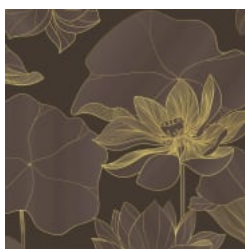

GOLDEN LOTUS

Digital Print » Botanicals

Brand: **Seraphic**

1300 306 399

info@baresque.com.au

baresque.com.au

1 of 4

GOLDEN LOTUS

Digital Print » Botanicals

CHOCOLATE

MERLOT

PERSIAN

GOLDEN LOTUS

Digital Print » Botanicals

Golsten Lotus display an unique floral design, that's available in 3 colours. Seraphic Digital Print is customizable in any surface.