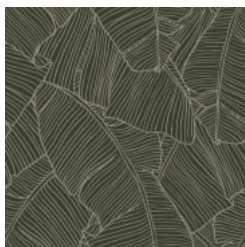

INTO THE JUNGLE

Digital Print » Botanicals

Brand: **Seraphic**

INTO THE JUNGLE

Digital Print » Botanicals

BATTLE

FERN

FLAX

JAVA

MIDNIGHT

NAVAL

SAGE LINEN

STORM

INTO THE JUNGLE

Digital Print » Botanicals

Into de Jungle presents an interesting leaf pattern that's available in 8 colourways. Seraphic Digital Print is customizable in any surface.