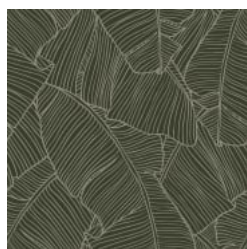

INTO THE JUNGLE

Digital Print » Botanicals

Brand: **Seraphic**

INTO THE JUNGLE

Digital Print » Botanicals

BATTLE

FERN

FLAX

JAVA

MIDNIGHT

NAVAL

SAGE LINEN

STORM

INTO THE JUNGLE

Digital Print » Botanicals

Into de Jungle presents an interesting leaf pattern that's available in 8 colourways. Seraphic Digital Print is customizable in any surface.

INTO THE JUNGLE

Digital Print » Botanicals

Colour & Finish Options