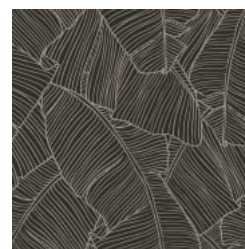

INTO THE JUNGLE

Digital Print » Botanicals

Brand: **Seraphic**

INTO THE JUNGLE

Digital Print » Botanicals

BATTLE

FERN

FLAX

JAVA

MIDNIGHT

NAVAL

SAGE LINEN

STORM

INTO THE JUNGLE

Digital Print » Botanicals

Into de Jungle presents an interesting leaf pattern that's available in 8 colourways. Seraphic Digital Print is customizable in any surface.