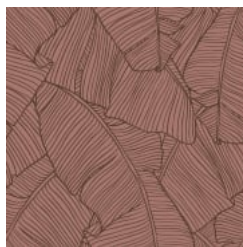

INTO THE JUNGLE

Digital Print » Botanicals

Brand: **Seraphic**

INTO THE JUNGLE

Digital Print » Botanicals

BATTLE

FERN

FLAX

JAVA

MIDNIGHT

NAVAL

SAGE LINEN

STORM

INTO THE JUNGLE

Digital Print » Botanicals

Into de Jungle presents an interesting leaf pattern that's available in 8 colourways. Seraphic Digital Print is customizable in any surface.

INTO THE JUNGLE

Digital Print » Botanicals

Colour & Finish Options