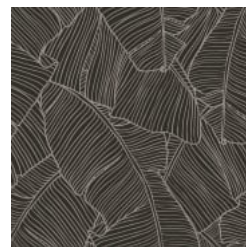

INTO THE JUNGLE

Digital Print » Botanicals

Brand: **Seraphic**

INTO THE JUNGLE

Digital Print » Botanicals

BATTLE

FERN

FLAX

JAVA

MIDNIGHT

NAVAL

SAGE LINEN

STORM

INTO THE JUNGLE

Digital Print » Botanicals

Into de Jungle presents an interesting leaf pattern that's available in 8 colourways. Seraphic Digital Print is customizable in any surface.

INTO THE JUNGLE

Digital Print » Botanicals

Colour & Finish Options