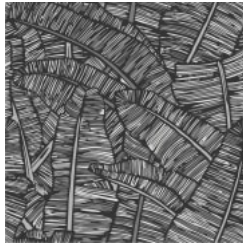

TEA

LEAFY HAVEN

Digital Print » Botanicals

Leafy Haven displays a vibrant design inspired by leaves that's available in 4 colourways. Seraphic Digital Print is customizable in any surface.

Description	If you can dream it, we can achieve it with Seraphic's High Performance Digital Print Finishes. The sky is the limit with Seraphic. We have a committed and experienced team ready for any challenge you throw at us. A dedicated internal digital Project Manager is on hand to ensure your dreams come to life just as expected.
Composition	Seraphic Digital print is available on substrates that cover Wallcoverings, Acoustics, Cladding and Table Tops. Check out the Seraphics Substrates page or brochure on the DOWNLOADS tab for more details.
Pattern Repeat Size	Repeatable - Yes
Warranty	2-year warranty. Visit baresque.com.au/warranty for complete details.
Lead Time	<p>A wide variety of Seraphic substrates are held in stock in Australia. The leadtime for print and delivery of these will be 1-2 weeks. Other substrates will be brought in from overseas with the leadtime for these being 4-5 weeks.</p> <p>Plus one week for deliveries to Western Australia.</p> <p>All leadtimes are subject to substrate availability and project size.</p>
Suggested Installation	<p>As a wallcovering - trim selvedge and butt join.</p> <p>Download the Installation Instructions for details.</p> <p>Baresque recommends and supply Roman brand adhesives and primers.</p>
How to Specify	1. Pick your design 2. Pick your substrate Baresque will then make up a sample for you to sign off along with a shop drawing.
Additional Comments	Samples of your selected pattern / substrate combination are shipped next day by Express Post. The swatch image shows a 600mm x 600mm section. Pattern sizing can be easily adjusted. Substrate composition, dimensions, fire results and installation method vary across the wide range of substrates available. Checkout the Seraphic Substrates page or brochure on the DOWNLOADS tab for more details.