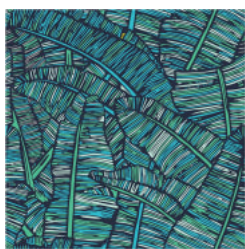

Digital Print » Botanicals

BURNT UMBER

COAL

COASTAL

TEA

LEAFY HAVEN

Digital Print » Botanicals

Leafy Haven displays a vibrant design inspired by leaves that's available in 4 colourways. Seraphic Digital Print is customizable in any surface.