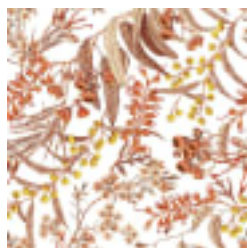

NATIVE BUDS

Digital Print » Botanicals

Colour & Finish Options

MAGNESIUM