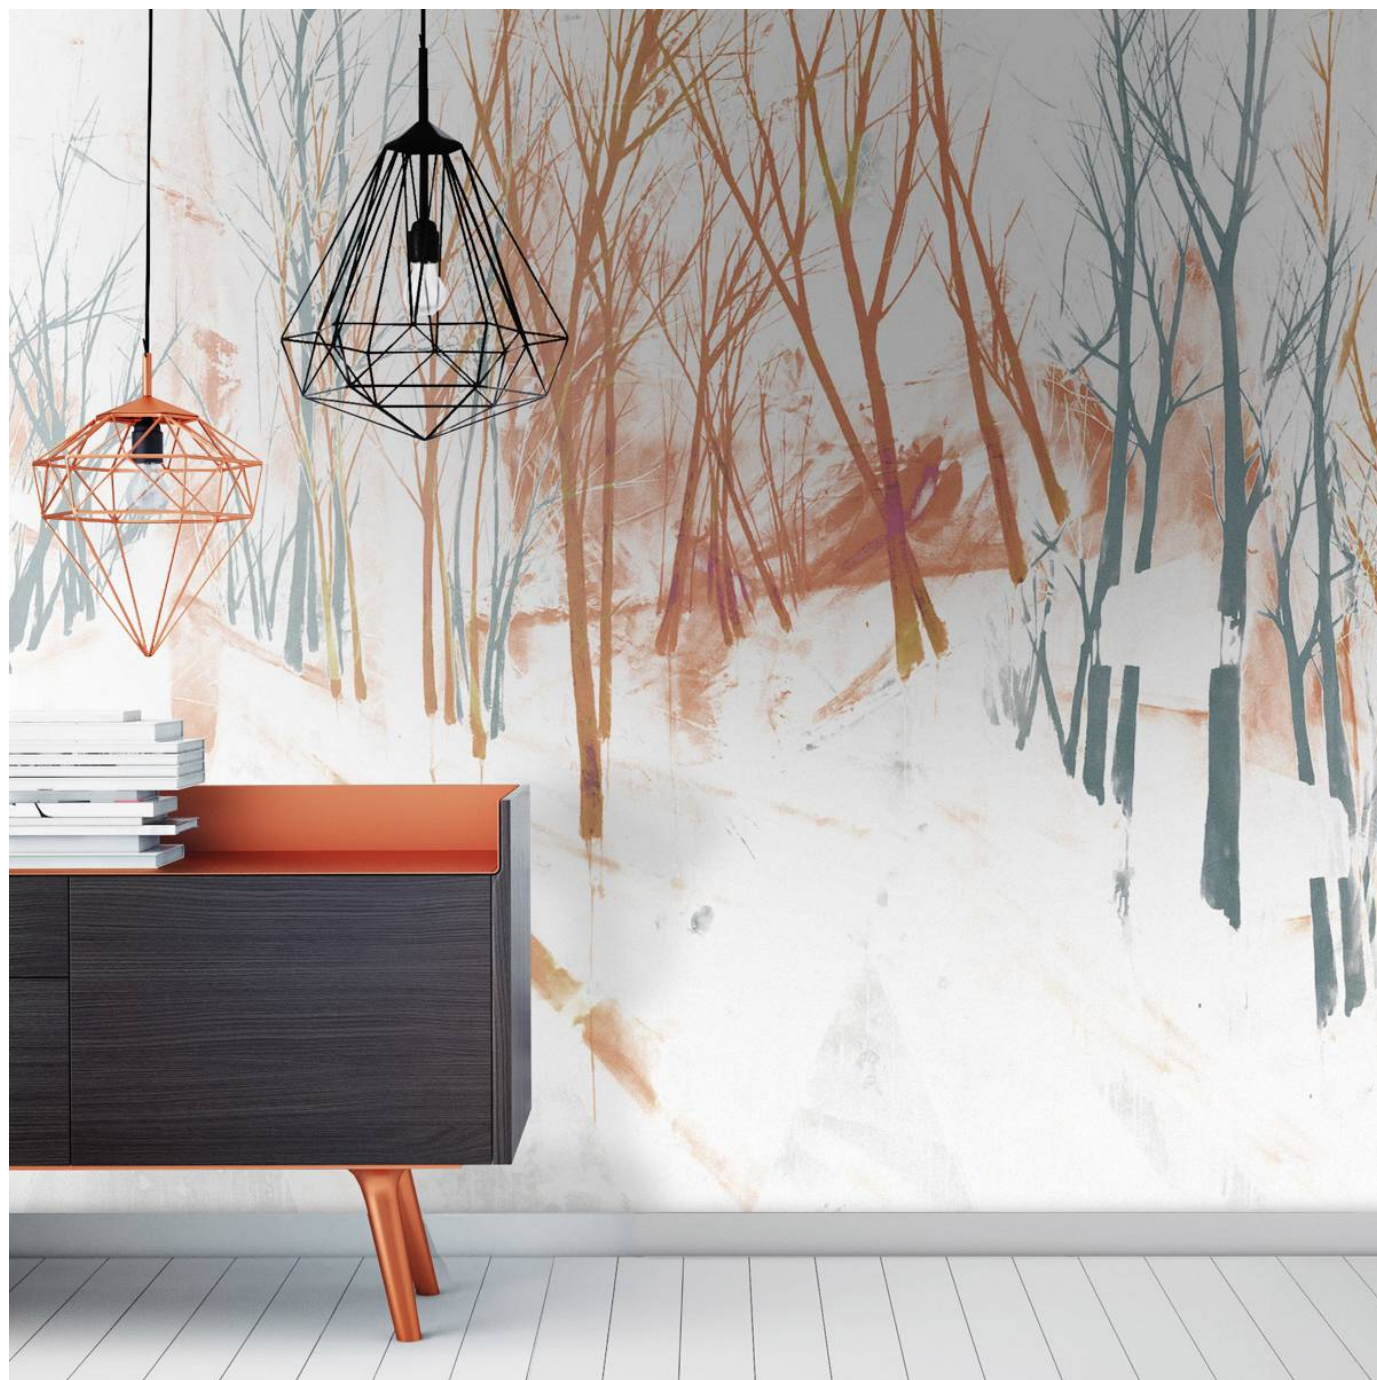

KATA LIPS KIGI

Digital Print » Abstract

Brand: **Seraphic**

Designed by: **Kata Lips**

1300 306 399

info@baresque.com.au

baresque.com.au

1 of 5