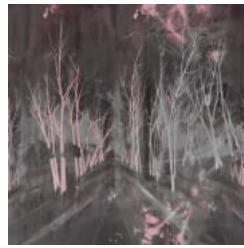

KATA LIPS KIGI

Digital Print » Abstract

CERAMIC

CHALK DUST

CHARCOAL

OMBRE

VIBE

BAMBOO GROVE