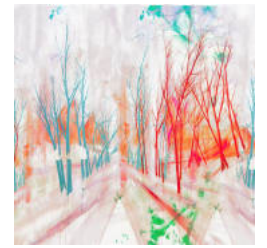

KATA LIPS KIGI

Digital Print » Abstract

CERAMIC

CHALK DUST

CHARCOAL

OMBRE

VIBE

BAMBOO GROVE

tektura-wallcoverings-kigi-teal-by-kata-lips-room-1.jpg

KATA LIPS KIGI

Digital Print » Abstract

Handpainted inky landscapes are transformed into statement wallcoverings in our collaboration with artist Kata Lips. Available in 13 colourways.