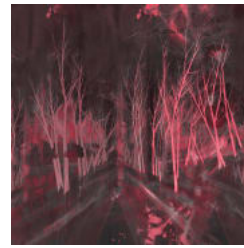

KATA LIPS KIGI

Digital Print » Abstract

CERAMIC

CHALK DUST

CHARCOAL

OMBRE

VIBE

BAMBOO GROVE

tektura-wallcoverings-kigi-teal-by-kata-lips-room-1.jpg

KATA LIPS KIGI

Digital Print » Abstract

Handpainted inky landscapes are transformed into statement wallcoverings in our collaboration with artist Kata Lips. Available in 13 colourways.