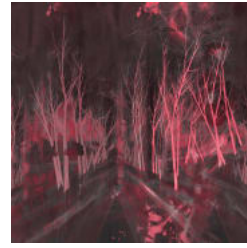

# KATA LIPS KIGI

Digital Print » Abstract

CERAMIC

CHALK DUST

CHARCOAL

OMBRE

VIBE

BAMBOO GROVE