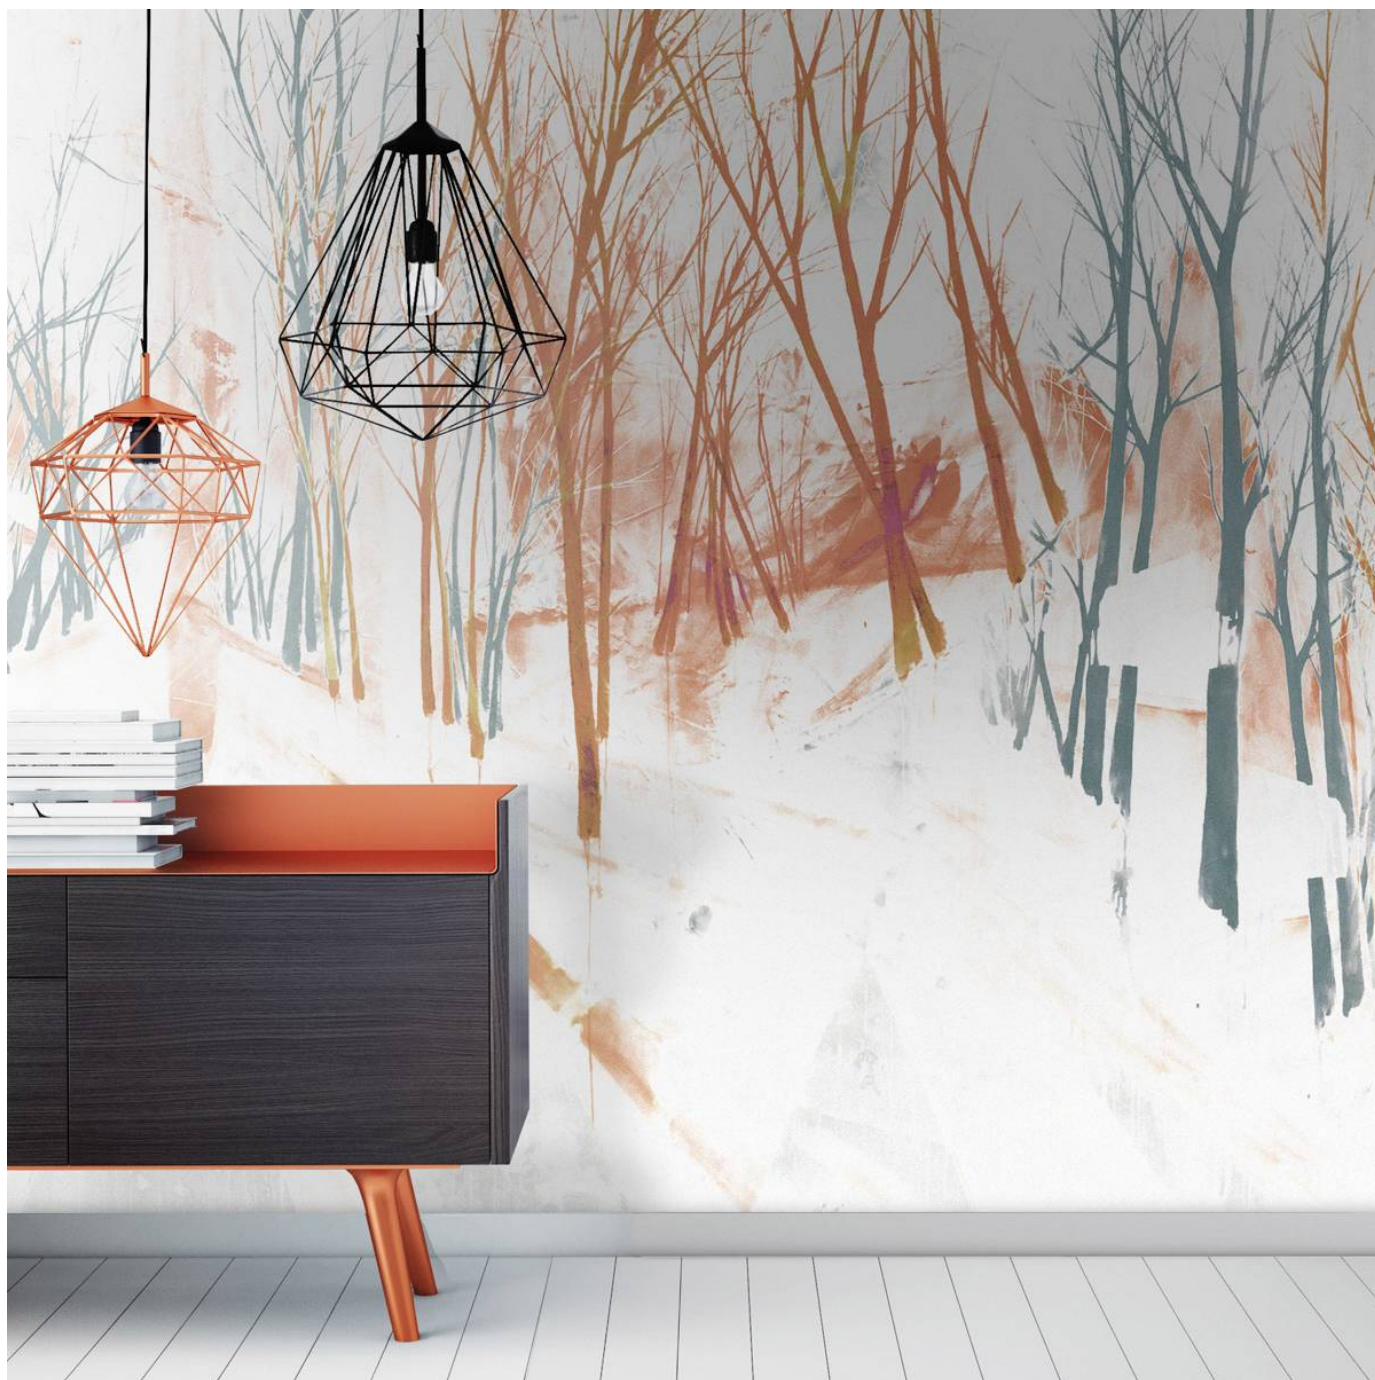

KATA LIPS KIGI

Digital Print » Abstract

Brand: **Seraphic**

Designed By: **Kata Lips**

Applications: **Walls, Upholstery**

1300 306 399

info@baresque.com.au

baresque.com.au

1 of 5