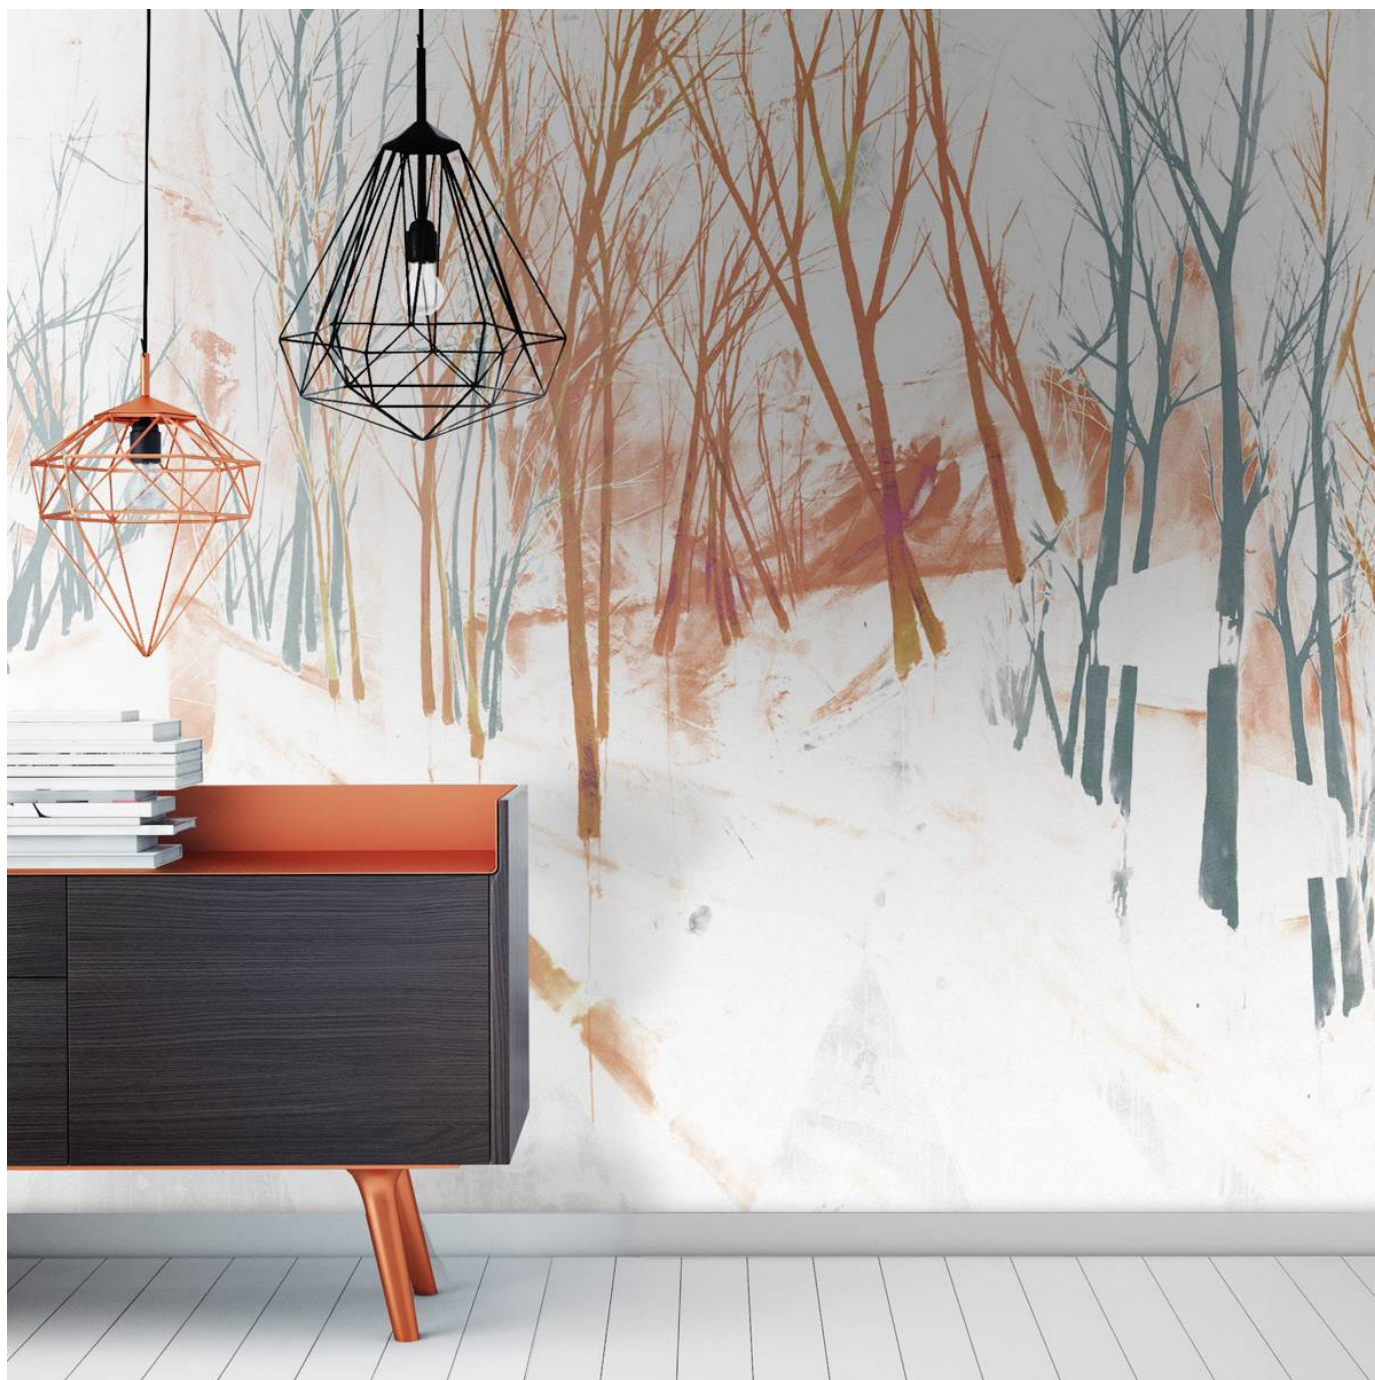

KATA LIPS KIGI

Digital Print » Abstract

Brand: **Seraphic**

Designed by: **Kata Lips**