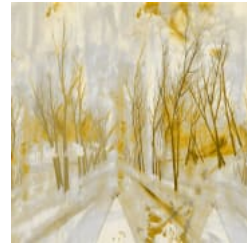

KATA LIPS KIGI

Digital Print » Abstract

MUSTARD