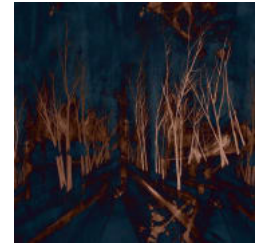

KATA LIPS KIGI

Digital Print » Abstract

MIDNIGHT