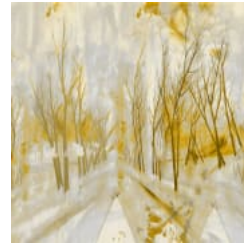

KATA LIPS KIGI

Digital Print » Abstract

MUSTARD