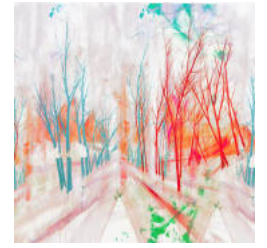

# KATA LIPS KIGI

Digital Print » Abstract

CERAMIC

CHALK DUST

CHARCOAL

OMBRE

VIBE

BAMBOO GROVE

# KATA LIPS KIGI

Digital Print » Abstract

Handpainted inky landscapes are transformed into statement wallcoverings in our collaboration with artist Kata Lips. Available in 13 colourways.

✓ **Mural**

**Description** If you can dream it, we can achieve it with Seraphic's High Performance Digital Print Finishes. The sky is the limit with Seraphic. We have a committed and experienced team ready for any challenge you throw at us. A dedicated internal digital Project Manager is on hand to ensure your dreams come to life just as expected.