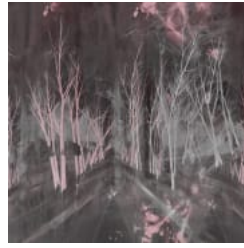

# KATA LIPS KIGI

Digital Print » Abstract

CERAMIC

CHALK DUST

CHARCOAL

OMBRE

VIBE

BAMBOO GROVE