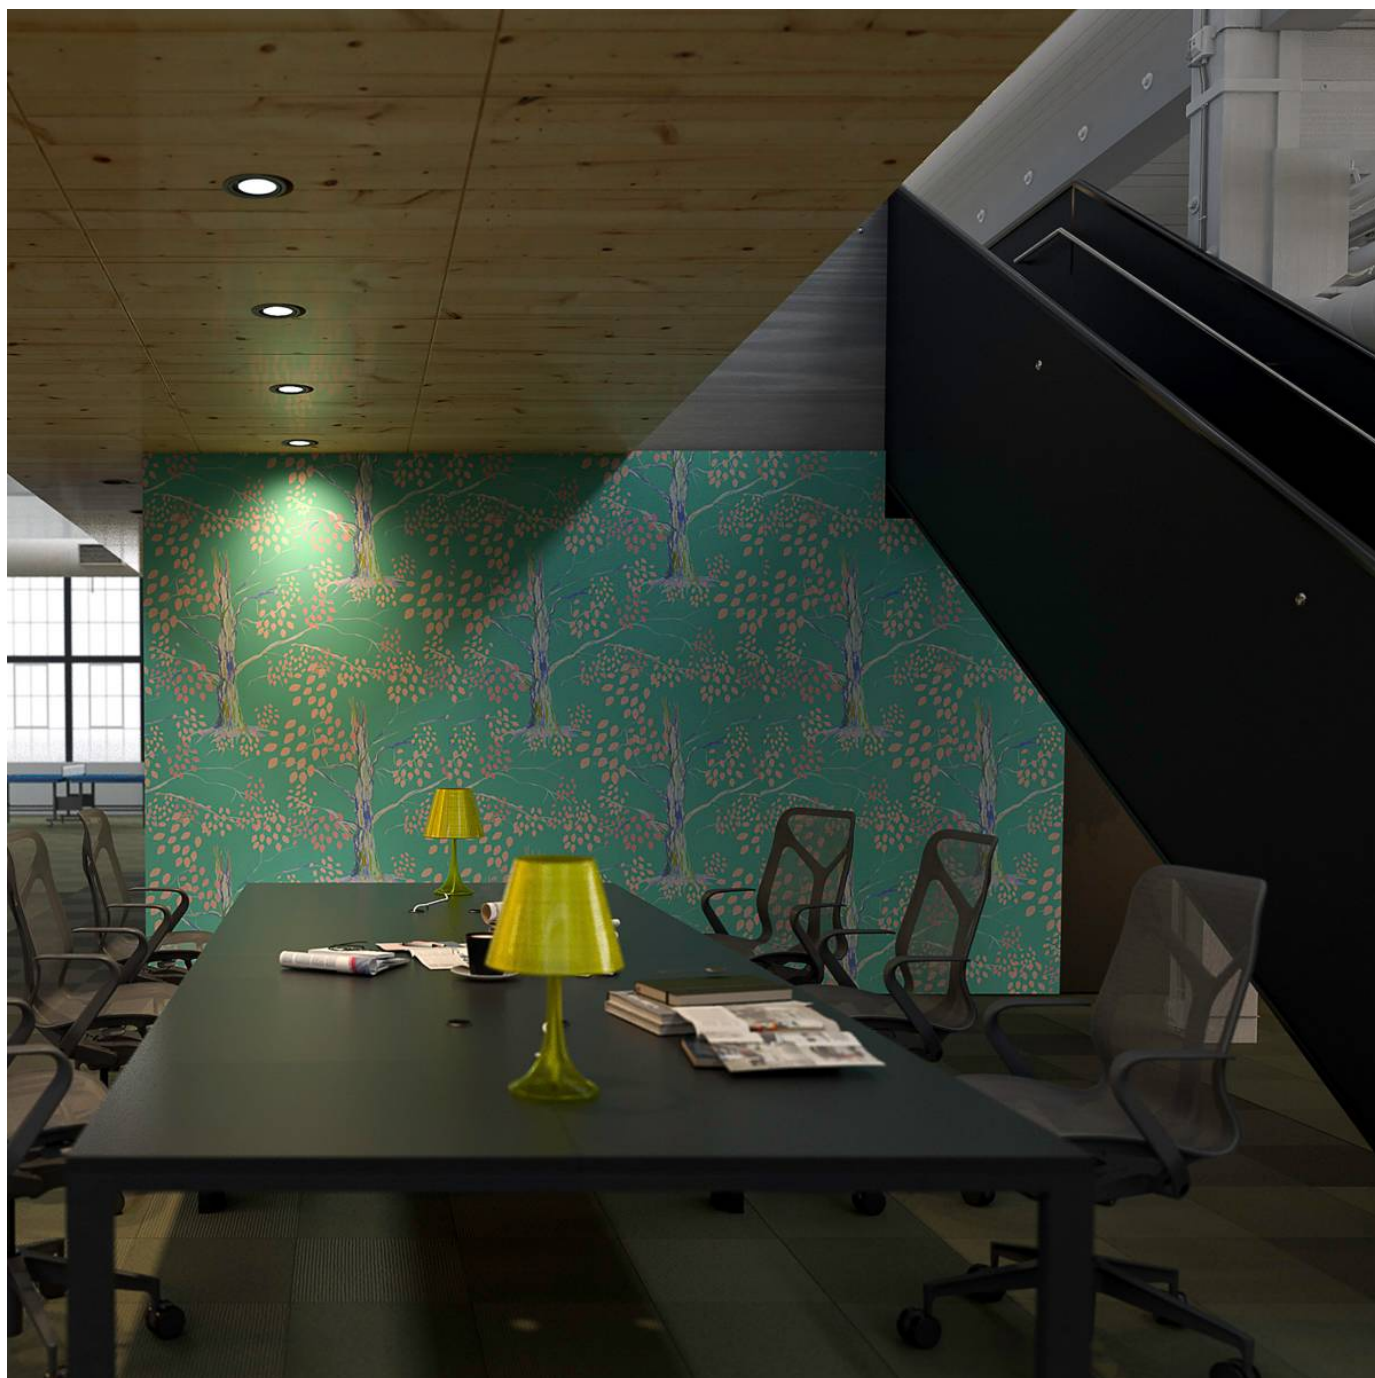

LIVING OAK

Digital Print » Australiana

Brand: **Seraphic**

Designed by: **Laura Crane**

1300 306 399

info@baresque.com.au

baresque.com.au

1 of 4