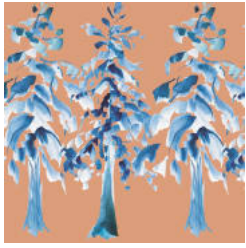

HIMALAYAN SPRUCE

Digital Print » Abstract

MORNING DAWN