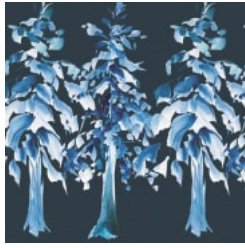

HIMALAYAN SPRUCE

Digital Print » Abstract

NEW MOON