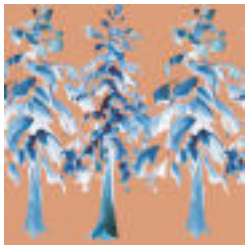

HIMALAYAN SPRUCE

Digital Print » Abstract

Colour & Finish Options

MORNING DAWN