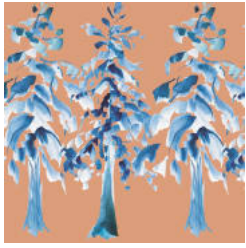

# HIMALAYAN SPRUCE

Digital Print » Abstract

Brand: **Seraphic**

Designed by: **Laura Crane**

1300 306 399

info@baresque.com.au

**baresque.com.au**

1 of 4

# HIMALAYAN SPRUCE

Digital Print » Abstract

---

MORNING DAWN

NEW MOON

WINTER LIGHT

# HIMALAYAN SPRUCE

Digital Print » Abstract

Himalayan Spruce display a naturalistic design that's available in 3 colourways. Seraphic Digital Print is customizable in any surface.

✓ **Mural**

**Description** If you can dream it, we can achieve it with Seraphic's High Performance Digital Print Finishes. The sky is the limit with Seraphic. We have a committed and experienced team ready for any challenge you throw at us. A dedicated internal digital Project Manager is on hand to ensure your dreams come to life just as expected.