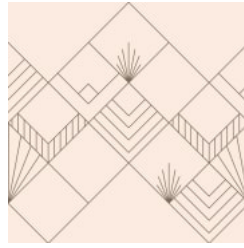

# ART DECO

Digital Print » Line and Geometrics

Brand: **Seraphic**

# ART DECO

Digital Print » Line and Geometrics

---

DUSTY BLUE

DUSTY GREY

DUSTY PINK