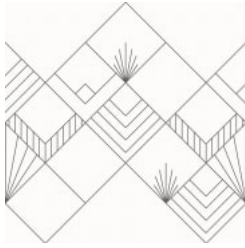

ART DECO

Digital Print » Line and Geometrics

Brand: **Seraphic**

ART DECO

Digital Print » Line and Geometrics

DUSTY BLUE

DUSTY GREY

DUSTY PINK