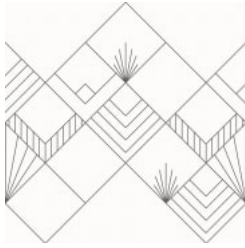

# ART DECO

Digital Print » Line and Geometrics

Brand: **Seraphic**

# ART DECO

Digital Print » Line and Geometrics

---

DUSTY BLUE

DUSTY GREY

DUSTY PINK