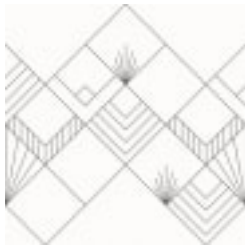

ART DECO

Digital Print » Line and Geometrics

Colour & Finish Options

DUSTY GREY