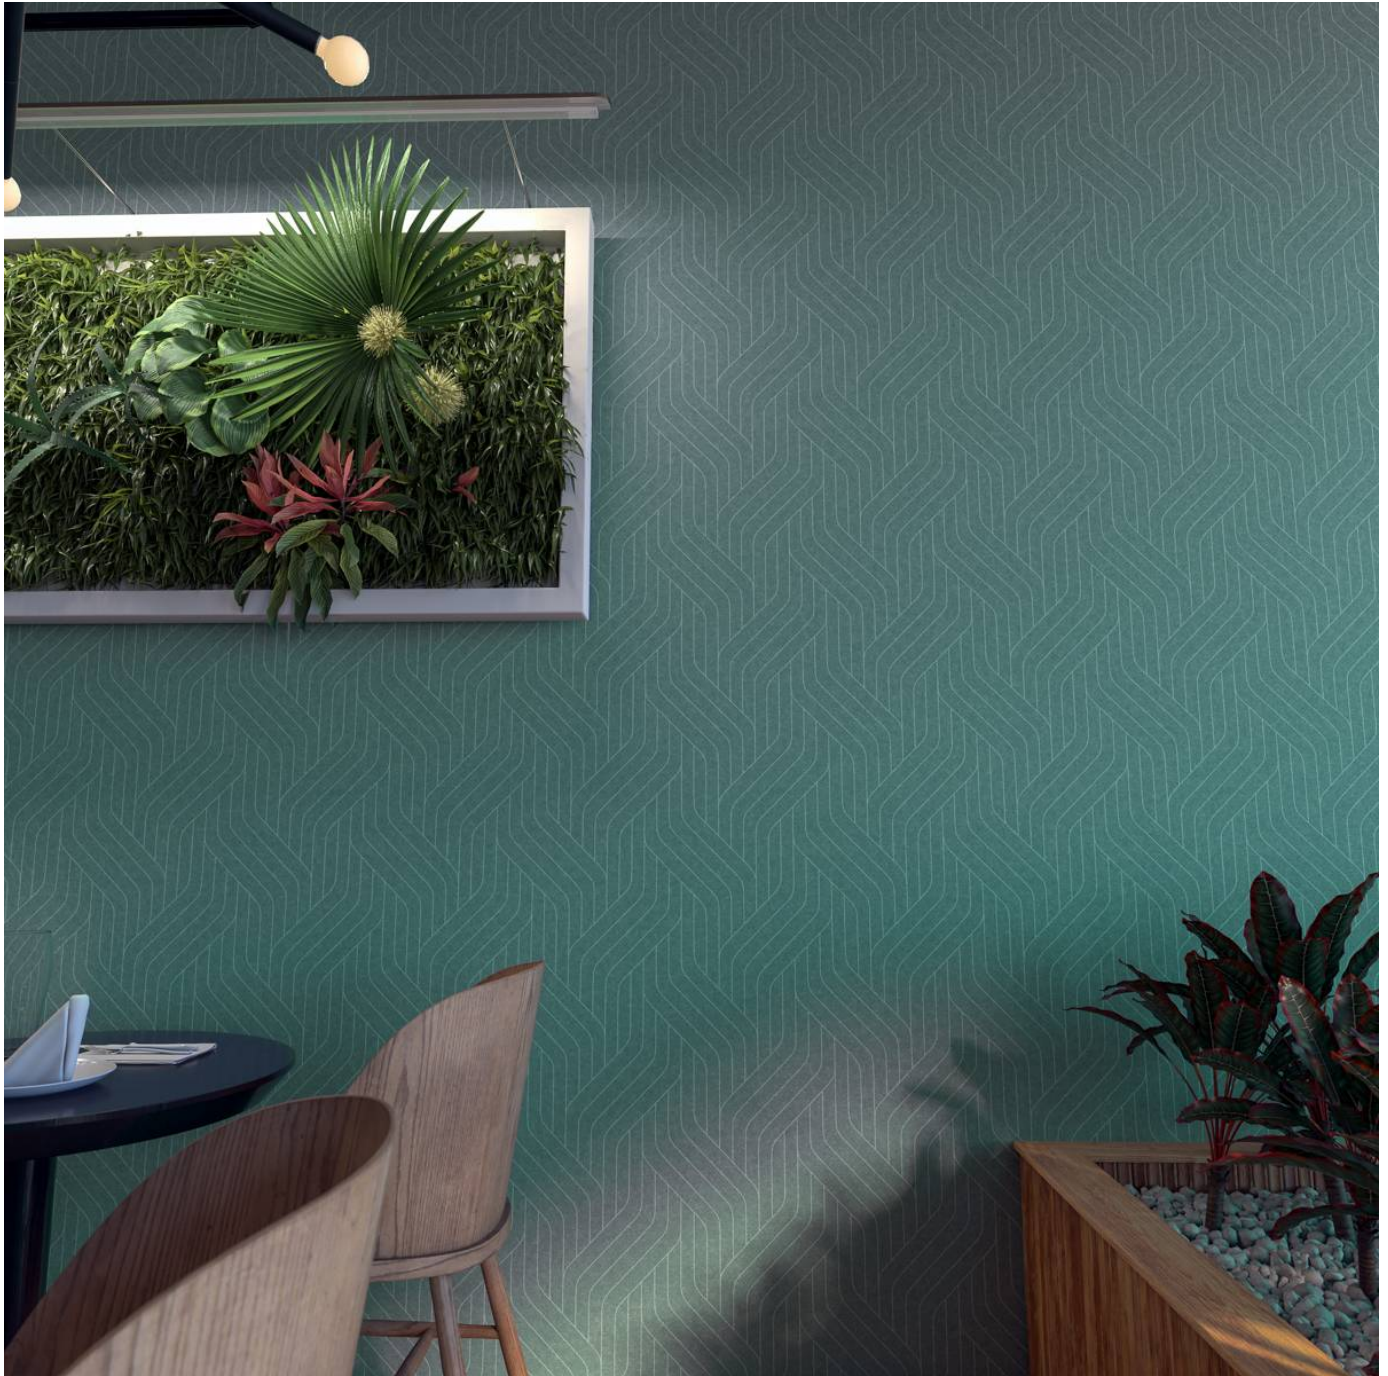

BEND IT LIKE ESCHER

Digital Print » Line and Geometrics

Brand: **Seraphic**

BEND IT LIKE ESCHER

Digital Print » Line and Geometrics

CARBON

ENGLISH ROSE

ISLAND

LINO

TERRACE

BEND IT LIKE ESCHER

Digital Print » Line and Geometrics

Bend it Like Escher is part of our Seraphic Digital Print with a weave pattern that adds a sense of movement to interiors. Customized in any surface.