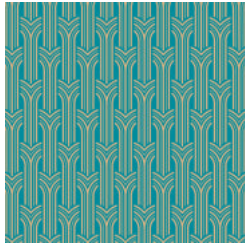

DECODENT

Digital Print » Line and Geometrics

Brand: **Seraphic**

1300 306 399

info@baresque.com.au

baresque.com.au

1 of 4

DECODENT

Digital Print » Line and Geometrics

ADMIRAL

ELECTRIC

FADED JADE

FOG

PALE GREY

DECODENT

Digital Print » Line and Geometrics