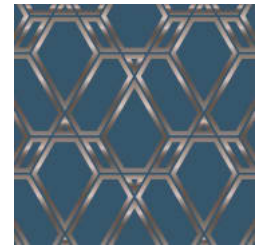

INTERLACIAL

Digital Print » Line and Geometrics

Brand: **Seraphic**

INTERLACIAL

Digital Print » Line and Geometrics

BLUSH

CONCRETE

EMERALD

GRAPHITE

ROYAL COPPER

SUNSHINE

INTERLACIAL

Digital Print » Line and Geometrics

Interlacial display an overlaid geometrical pattern, that's available in 6 colourways. Seraphic Digital Print is customizable in any surface.