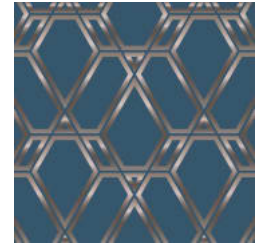

INTERLACIAL

Digital Print » Line and Geometrics

Brand: **Seraphic**

INTERLACIAL

Digital Print » Line and Geometrics

BLUSH

CONCRETE

EMERALD

GRAPHITE

ROYAL COPPER

SUNSHINE

INTERLACIAL

Digital Print » Line and Geometrics

Interlacial display an overlaid geometrical pattern, that's available in 6 colourways. Seraphic Digital Print is customizable in any surface.