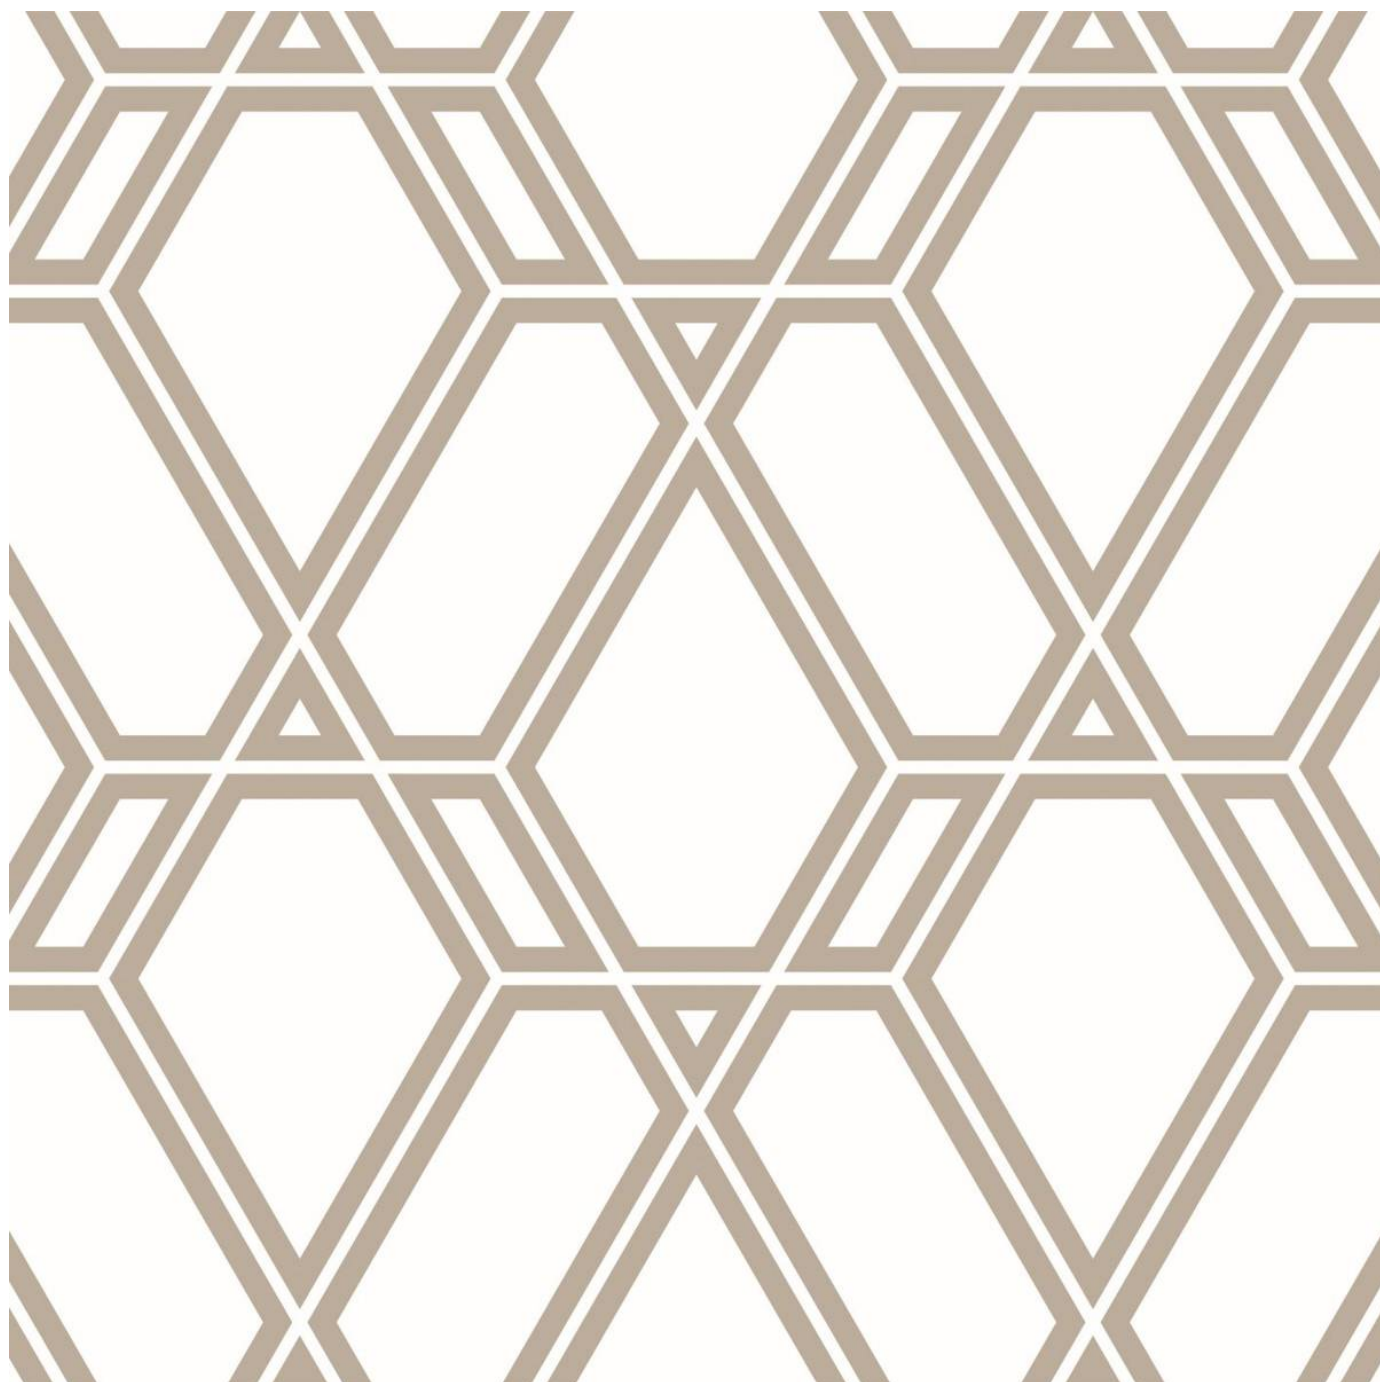

# INTERLACIAL

Digital Print » Line and Geometrics

---

Brand: **Seraphic**

# INTERLACIAL

Digital Print » Line and Geometrics

---

Interlacial display an overlaid geometrical pattern, that's available in 6 colourways. Seraphic Digital Print is customizable in any surface.

---

<b>Description</b>	If you can dream it, we can achieve it with Seraphic's High Performance Digital Print Finishes. The sky is the limit with Seraphic. We have a committed and experienced team ready for any challenge you throw at us. A dedicated internal digital Project Manager is on hand to ensure your dreams come to life just as expected.
<b>Composition</b>	Seraphic Digital print is available on substrates that cover Wallcoverings, Acoustics, Cladding and Table Tops. Check out the Seraphics Substrates page or brochure on the DOWNLOADS tab for more details.
<b>Pattern Repeat Size</b>	Repeatable - Yes
<b>Lead Time</b>	<p>A wide variety of Seraphic substrates are held in stock in Australia. The leadtime for print and delivery of these will be 1-2 weeks. Other substrates will be brought in from overseas with the leadtime for these being 4-5 weeks.</p> <p>Plus one week for deliveries to Western Australia.</p> <p>All leadtimes are subject to substrate availability and project size.</p>
<b>Warranty</b>	2-year warranty. Visit <a href="https://baresque.com.au/warranty">baresque.com.au/warranty</a> for complete details.
<b>Additional Comments</b>	Samples of your selected pattern / substrate combination are shipped next day by Express Post. The swatch image shows a 600mm x 600mm section. Pattern sizing can be easily adjusted. Substrate composition, dimensions, fire results and installation method vary across the wide range of substrates available. Checkout the Seraphic Substrates page or brochure on the DOWNLOADS tab for more details.
<b>How to Specify</b>	1. Pick your design 2. Pick your substrate Baresque will then make up a sample for you to sign off along with a shop drawing.