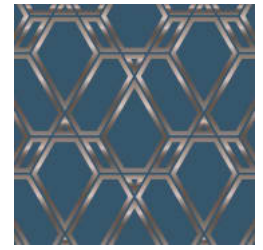

INTERLACIAL

Digital Print » Line and Geometrics

Brand: **Seraphic**

INTERLACIAL

Digital Print » Line and Geometrics

BLUSH

CONCRETE

EMERALD

GRAPHITE

ROYAL COPPER

SUNSHINE

INTERLACIAL

Digital Print » Line and Geometrics

Interlacial display an overlaid geometrical pattern, that's available in 6 colourways. Seraphic Digital Print is customizable in any surface.