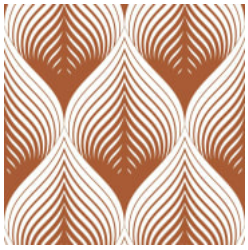

RIPPLE EFFECT

Digital Print » Line and Geometrics

Brand: **Seraphic**

RIPPLE EFFECT

Digital Print » Line and Geometrics

PUMPKIN

ROYAL

SMOKE

TEA CUP

WILLOW

RIPPLE EFFECT

Digital Print » Line and Geometrics

Add movement with the curvy lines of Ripple Effect that's available in 5 colourways. Seraphic Digital Print is customizable in any surface.