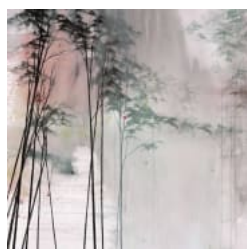

KATA LIPS SHINRIN

Digital Print » Abstract

DUSK