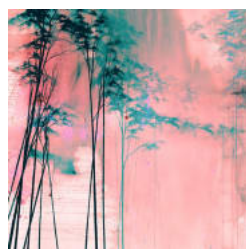

KATA LIPS SHINRIN

Digital Print » Abstract

BLUE KOI

DUSK

HOT SPRINGS

MARINE

MIST

MONO

MUREN

SUNRISE

KATA LIPS SHINRIN

Digital Print » Abstract

Kata Lips' colourful and abstract wallcovering designs are inspired by Japanese culture and design. Available in 8 colourways.

✓ **Mural**

Description If you can dream it, we can achieve it with Seraphic's High Performance Digital Print Finishes. The sky is the limit with Seraphic. We have a committed and experienced team ready for any challenge you throw at us. A dedicated internal digital Project Manager is on hand to ensure your dreams come to life just as expected.