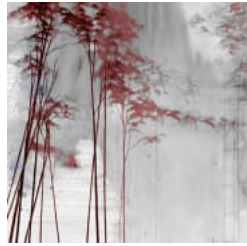

KATA LIPS SHINRIN

Digital Print » Abstract

BLUE KOI

DUSK

HOT SPRINGS

MARINE

MIST

MONO

MUREN

SUNRISE

KATA LIPS SHINRIN

Digital Print » Abstract

Kata Lips' colourful and abstract wallcovering designs are inspired by Japanese culture and design. Available in 8 colourways.

✓ **Mural**

Description If you can dream it, we can achieve it with Seraphic's High Performance Digital Print Finishes. The sky is the limit with Seraphic. We have a committed and experienced team ready for any challenge you throw at us. A dedicated internal digital Project Manager is on hand to ensure your dreams come to life just as expected.