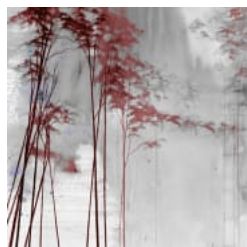

KATA LIPS SHINRIN

Digital Print » Abstract

MUREN