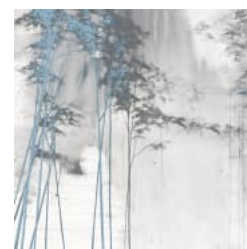

# KATA LIPS SHINRIN

Digital Print » Abstract

---

BLUE KOI

DUSK

HOT SPRINGS

MARINE

MIST