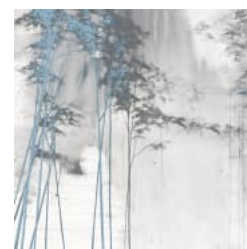

KATA LIPS SHINRIN

Digital Print » Abstract

BLUE KOI

DUSK

HOT SPRINGS

MARINE

MIST

MONO

MUREN

SUNRISE

KATA LIPS SHINRIN

Digital Print » Abstract

Kata Lips' colourful and abstract wallcovering designs are inspired by Japanese culture and design. Available in 8 colourways.

✓ **Mural**

Description If you can dream it, we can achieve it with Seraphic's High Performance Digital Print Finishes. The sky is the limit with Seraphic. We have a committed and experienced team ready for any challenge you throw at us. A dedicated internal digital Project Manager is on hand to ensure your dreams come to life just as expected.