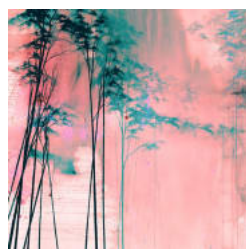

# KATA LIPS SHINRIN

Digital Print » Abstract

---

BLUE KOI

DUSK

HOT SPRINGS

MARINE

MIST