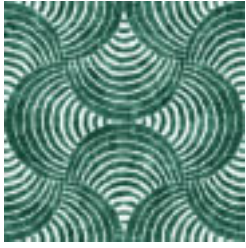

Digital Print » Line and Geometrics

Curves Like Marylin brings an optical illusion to the curved design in 4 colourways. Seraphic Digital Print is customizable in any surface.

Description	If you can dream it, we can achieve it with Seraphic's High Performance Digital Print Finishes. The sky is the limit with Seraphic. We have a committed and experienced team ready for any challenge you throw at us. A dedicated internal digital Project Manager is on hand to ensure your dreams come to life just as expected.
Composition	Seraphic Digital print is available on substrates that cover Wallcoverings, Acoustics, Cladding and Table Tops. Check out the Seraphics Substrates page or brochure on the DOWNLOADS tab for more details.
Pattern Repeat Size	Repeatable - Yes
Lead Time	<p>A wide variety of Seraphic substrates are held in stock in Australia. The leadtime for print and delivery of these will be 1-2 weeks. Other substrates will be brought in from overseas with the leadtime for these being 4-5 weeks.</p> <p>Plus one week for deliveries to Western Australia.</p> <p>All leadtimes are subject to substrate availability and project size.</p>
Warranty	2-year warranty. Visit baresque.com.au/warranty for complete details.
Additional Comments	Samples of your selected pattern / substrate combination are shipped next day by Express Post. The swatch image shows a 600mm x 600mm section. Pattern sizing can be easily adjusted. Substrate composition, dimensions, fire results and installation method vary across the wide range of substrates available. Checkout the Seraphic Substrates page or brochure on the DOWNLOADS tab for more details.
How to Specify	1. Pick your design 2. Pick your substrate Baresque will then make up a sample for you to sign off along with a shop drawing.

CURVES LIKE MARYLIN

Digital Print » Line and Geometrics

Colour & Finish Options

LIGHT PINE

MAHOGANY

MARSH

OLD NAVY