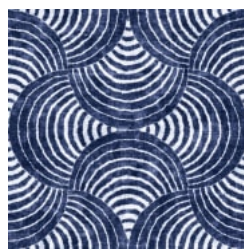

Digital Print » Line and Geometrics

LIGHT PINE

MAHOGANY

MARSH

OLD NAVY

CURVES LIKE MARYLIN

Digital Print » Line and Geometrics

Curves Like Marylin brings an optical illusion to the curved design in 4 colourways. Seraphic Digital Print is customizable in any surface.