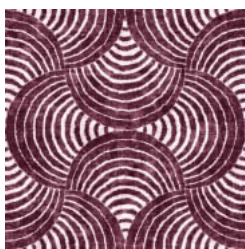

CURVES LIKE MARYLIN

Digital Print » Line and Geometrics

Brand: **Seraphic**

1300 306 399

info@baresque.com.au

baresque.com.au

1 of 4

CURVES LIKE MARYLIN

Digital Print » Line and Geometrics

LIGHT PINE

MAHOGANY

MARSH

OLD NAVY

CURVES LIKE MARYLIN

Digital Print » Line and Geometrics

Curves Like Marylin brings an optical illusion to the curved design in 4 colourways. Seraphic Digital Print is customizable in any surface.