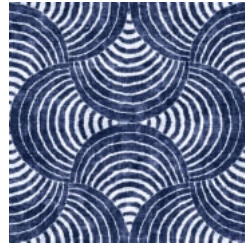

Digital Print » Line and Geometrics

LIGHT PINE

MAHOGANY

MARSH

OLD NAVY

CURVES LIKE MARYLIN

Digital Print » Line and Geometrics

Curves Like Marylin brings an optical illusion to the curved design in 4 colourways. Seraphic Digital Print is customizable in any surface.