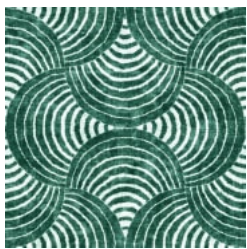

CURVES LIKE MARYLIN

Digital Print » Line and Geometrics

Brand: **Seraphic**

1300 306 399

info@baresque.com.au

baresque.com.au

1 of 4

CURVES LIKE MARYLIN

Digital Print » Line and Geometrics

LIGHT PINE

MAHOGANY

MARSH

OLD NAVY

CURVES LIKE MARYLIN

Digital Print » Line and Geometrics

Curves Like Marylin brings an optical illusion to the curved design in 4 colourways. Seraphic Digital Print is customizable in any surface.