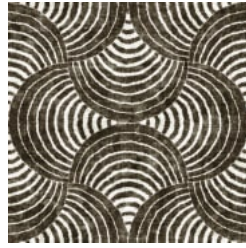

CURVES LIKE MARYLIN

Digital Print » Line and Geometrics

Brand: **Seraphic**

1300 306 399

info@baresque.com.au

baresque.com.au

1 of 4

CURVES LIKE MARYLIN

Digital Print » Line and Geometrics

LIGHT PINE

MAHOGANY

MARSH

OLD NAVY

CURVES LIKE MARYLIN

Digital Print » Line and Geometrics

Curves Like Marylin brings an optical illusion to the curved design in 4 colourways. Seraphic Digital Print is customizable in any surface.