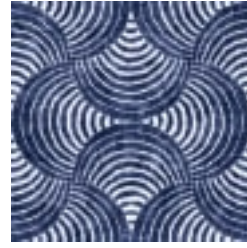

Digital Print » Line and Geometrics

Curves Like Marylin brings an optical illusion to the curved design in 4 colourways. Seraphic Digital Print is customizable in any surface.

Description	If you can dream it, we can achieve it with Seraphic's High Performance Digital Print Finishes. The sky is the limit with Seraphic. We have a committed and experienced team ready for any challenge you throw at us. A dedicated internal digital Project Manager is on hand to ensure your dreams come to life just as expected.
Composition	Seraphic Digital print is available on substrates that cover Wallcoverings, Acoustics, Cladding and Table Tops. Check out the Seraphics Substrates page or brochure on the DOWNLOADS tab for more details.
Pattern Repeat Size	Repeatable - Yes
Lead Time	<p>A wide variety of Seraphic substrates are held in stock in Australia. The leadtime for print and delivery of these will be 1-2 weeks. Other substrates will be brought in from overseas with the leadtime for these being 4-5 weeks.</p> <p>Plus one week for deliveries to Western Australia.</p> <p>All leadtimes are subject to substrate availability and project size.</p>
Warranty	2-year warranty. Visit baresque.com.au/warranty for complete details.
Additional Comments	Samples of your selected pattern / substrate combination are shipped next day by Express Post. The swatch image shows a 600mm x 600mm section. Pattern sizing can be easily adjusted. Substrate composition, dimensions, fire results and installation method vary across the wide range of substrates available. Checkout the Seraphic Substrates page or brochure on the DOWNLOADS tab for more details.
How to Specify	1. Pick your design 2. Pick your substrate Baresque will then make up a sample for you to sign off along with a shop drawing.

CURVES LIKE MARYLIN

Digital Print » Line and Geometrics

Colour & Finish Options

LIGHT PINE

MAHOGANY

MARSH

OLD NAVY