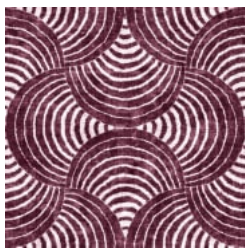

CURVES LIKE MARYLIN

Digital Print » Line and Geometrics

Brand: **Seraphic**

1300 306 399

info@baresque.com.au

baresque.com.au

1 of 4

CURVES LIKE MARYLIN

Digital Print » Line and Geometrics

LIGHT PINE

MAHOGANY

MARSH

OLD NAVY

CURVES LIKE MARYLIN

Digital Print » Line and Geometrics

Curves Like Marylin brings an optical illusion to the curved design in 4 colourways. Seraphic Digital Print is customizable in any surface.