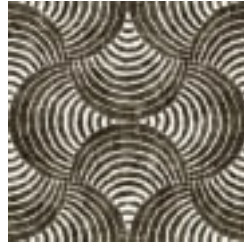

Digital Print » Line and Geometrics

Curves Like Marylin brings an optical illusion to the curved design in 4 colourways. Seraphic Digital Print is customizable in any surface.

Description	If you can dream it, we can achieve it with Seraphic's High Performance Digital Print Finishes. The sky is the limit with Seraphic. We have a committed and experienced team ready for any challenge you throw at us. A dedicated internal digital Project Manager is on hand to ensure your dreams come to life just as expected.
Composition	Seraphic Digital print is available on substrates that cover Wallcoverings, Acoustics, Cladding and Table Tops. Check out the Seraphics Substrates page or brochure on the DOWNLOADS tab for more details.
Pattern Repeat Size	Repeatable - Yes
Lead Time	<p>A wide variety of Seraphic substrates are held in stock in Australia. The leadtime for print and delivery of these will be 1-2 weeks. Other substrates will be brought in from overseas with the leadtime for these being 4-5 weeks.</p> <p>Plus one week for deliveries to Western Australia.</p> <p>All leadtimes are subject to substrate availability and project size.</p>
Warranty	2-year warranty. Visit baresque.com.au/warranty for complete details.
Additional Comments	Samples of your selected pattern / substrate combination are shipped next day by Express Post. The swatch image shows a 600mm x 600mm section. Pattern sizing can be easily adjusted. Substrate composition, dimensions, fire results and installation method vary across the wide range of substrates available. Checkout the Seraphic Substrates page or brochure on the DOWNLOADS tab for more details.
How to Specify	1. Pick your design 2. Pick your substrate Baresque will then make up a sample for you to sign off along with a shop drawing.

CURVES LIKE MARYLIN

Digital Print » Line and Geometrics

Colour & Finish Options

LIGHT PINE

MAHOGANY

MARSH

OLD NAVY