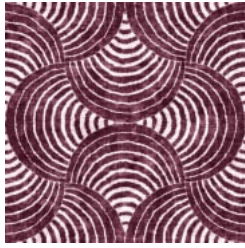

CURVES LIKE MARYLIN

Digital Print » Line and Geometrics

Brand: **Seraphic**

1300 306 399

info@baresque.com.au

baresque.com.au

1 of 4

CURVES LIKE MARYLIN

Digital Print » Line and Geometrics

LIGHT PINE

MAHOGANY

MARSH

OLD NAVY

CURVES LIKE MARYLIN

Digital Print » Line and Geometrics

Curves Like Marylin brings an optical illusion to the curved design in 4 colourways. Seraphic Digital Print is customizable in any surface.