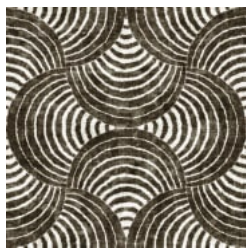

CURVES LIKE MARYLIN

Digital Print » Line and Geometrics

Brand: **Seraphic**

1300 306 399

info@baresque.com.au

baresque.com.au

1 of 4

CURVES LIKE MARYLIN

Digital Print » Line and Geometrics

LIGHT PINE

MAHOGANY

MARSH

OLD NAVY

CURVES LIKE MARYLIN

Digital Print » Line and Geometrics

Curves Like Marylin brings an optical illusion to the curved design in 4 colourways. Seraphic Digital Print is customizable in any surface.