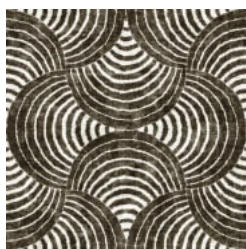

CURVES LIKE MARYLIN

Digital Print » Line and Geometrics

Brand: **Seraphic**

1300 306 399

info@baresque.com.au

baresque.com.au

1 of 4

CURVES LIKE MARYLIN

Digital Print » Line and Geometrics

LIGHT PINE

MAHOGANY

MARSH

OLD NAVY

CURVES LIKE MARYLIN

Digital Print » Line and Geometrics

Curves Like Marylin brings an optical illusion to the curved design in 4 colourways. Seraphic Digital Print is customizable in any surface.