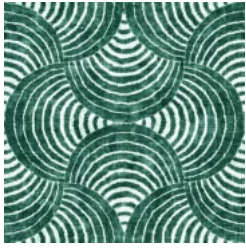

CURVES LIKE MARYLIN

Digital Print » Line and Geometrics

Brand: **Seraphic**

1300 306 399

info@baresque.com.au

baresque.com.au

1 of 4

CURVES LIKE MARYLIN

Digital Print » Line and Geometrics

LIGHT PINE

MAHOGANY

MARSH

OLD NAVY

CURVES LIKE MARYLIN

Digital Print » Line and Geometrics

Curves Like Marylin brings an optical illusion to the curved design in 4 colourways. Seraphic Digital Print is customizable in any surface.