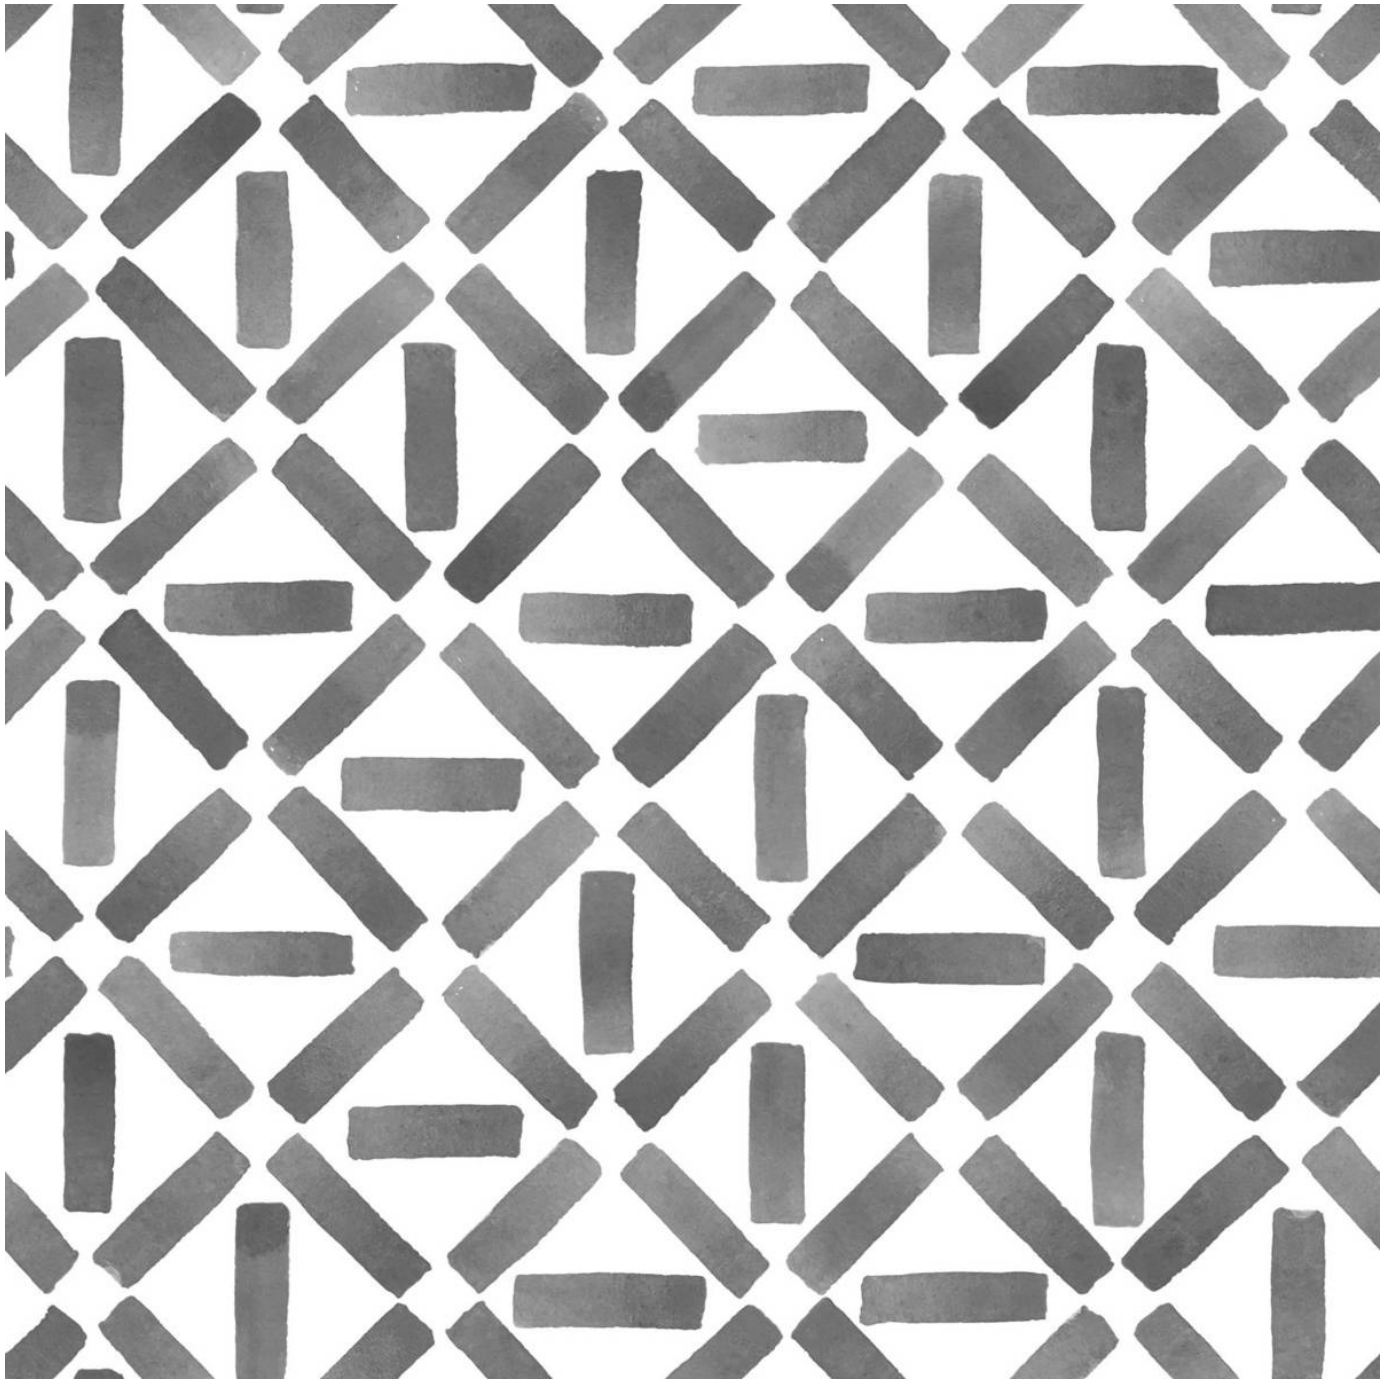

# GRIDLOCKED

Digital Print » Line and Geometrics

Brand: **Seraphic**

# GRIDLOCKED

Digital Print » Line and Geometrics

---

Gridlocked presents a diamond grid pattern that's available in 5 colourways. Seraphic Digital Print is customizable in any surface.

---

<b>Description</b>	If you can dream it, we can achieve it with Seraphic's High Performance Digital Print Finishes. The sky is the limit with Seraphic. We have a committed and experienced team ready for any challenge you throw at us. A dedicated internal digital Project Manager is on hand to ensure your dreams come to life just as expected.
<b>Composition</b>	Seraphic Digital print is available on substrates that cover Wallcoverings, Acoustics, Cladding and Table Tops. Check out the Seraphics Substrates page or brochure on the DOWNLOADS tab for more details.
<b>Pattern Repeat Size</b>	Repeatable - Yes
<b>Lead Time</b>	<p>A wide variety of Seraphic substrates are held in stock in Australia. The leadtime for print and delivery of these will be 1-2 weeks. Other substrates will be brought in from overseas with the leadtime for these being 4-5 weeks.</p> <p>Plus one week for deliveries to Western Australia.</p> <p>All leadtimes are subject to substrate availability and project size.</p>
<b>Warranty</b>	2-year warranty. Visit <a href="https://baresque.com.au/warranty">baresque.com.au/warranty</a> for complete details.
<b>Additional Comments</b>	Samples of your selected pattern / substrate combination are shipped next day by Express Post. The swatch image shows a 600mm x 600mm section. Pattern sizing can be easily adjusted. Substrate composition, dimensions, fire results and installation method vary across the wide range of substrates available. Checkout the Seraphic Substrates page or brochure on the DOWNLOADS tab for more details.
<b>How to Specify</b>	1. Pick your design 2. Pick your substrate Baresque will then make up a sample for you to sign off along with a shop drawing.