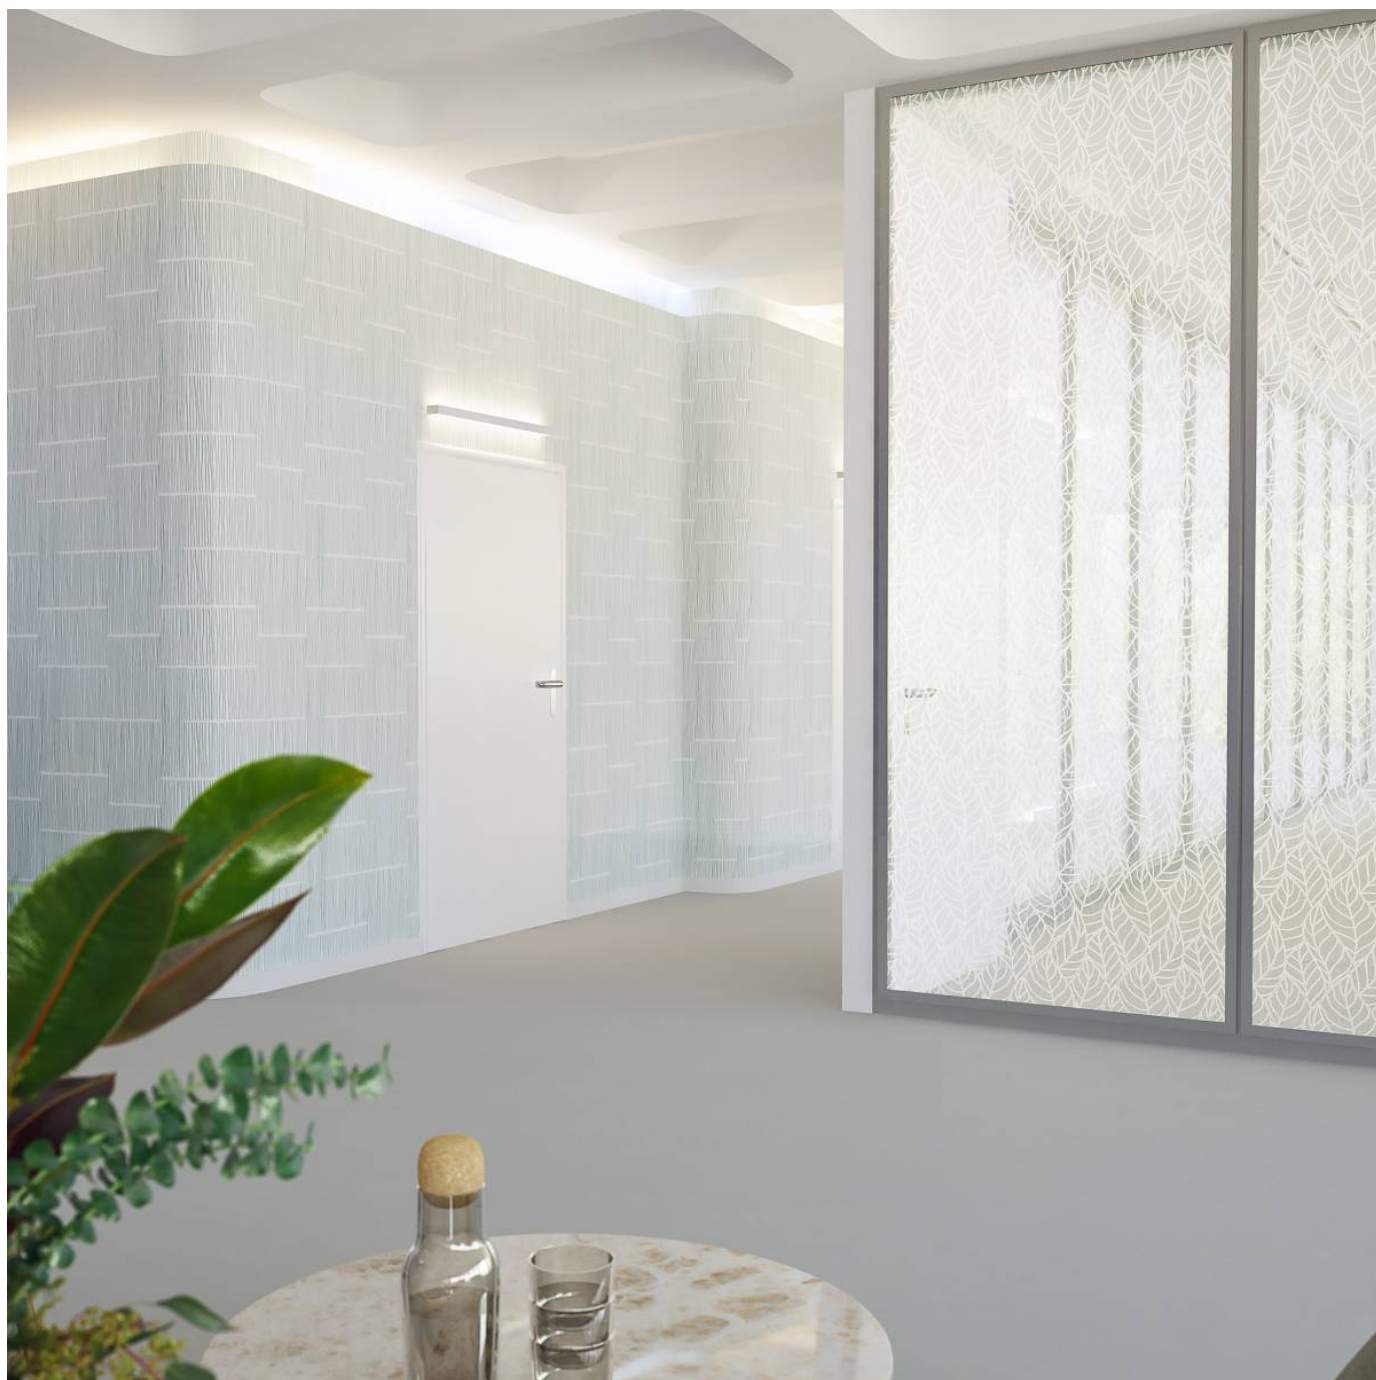

INK LINED

Digital Print » Line and Geometrics

Brand: **Seraphic**

INK LINED

Digital Print » Line and Geometrics

EARTH

GLACIER

MID BLUES

SHADOW

INK LINED

Digital Print » Line and Geometrics

Ink Lined presents a textured design with narrow vertical lines, that's available in 4 colours. Seraphic Digital Print is customizable in any surface.