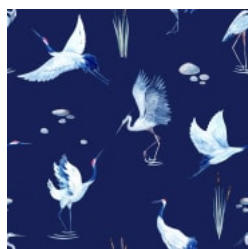

# NOCTURNAL DANCE

Digital Print » Line and Geometrics

Brand: **Seraphic**

# NOCTURNAL DANCE

Digital Print » Line and Geometrics

---

DEEP WATER

HENNA RED

MIDNIGHT

# NOCTURNAL DANCE

Digital Print » Line and Geometrics

---

Nocturnal Dance displays a conversational pattern with swan motif, that's available in 3 colours. Seraphic Digital Print is customizable in any surface