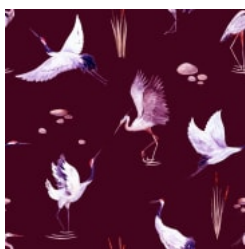

NOCTURNAL DANCE

Digital Print » Line and Geometrics

Brand: **Seraphic**

NOCTURNAL DANCE

Digital Print » Line and Geometrics

DEEP WATER

HENNA RED

MIDNIGHT

NOCTURNAL DANCE

Digital Print » Line and Geometrics

Nocturnal Dance displays a conversational pattern with swan motif, that's available in 3 colours. Seraphic Digital Print is customizable in any surface