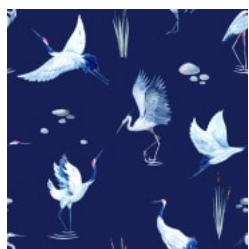

NOCTURNAL DANCE

Digital Print » Line and Geometrics

Brand: **Seraphic**

NOCTURNAL DANCE

Digital Print » Line and Geometrics

DEEP WATER

HENNA RED

MIDNIGHT

NOCTURNAL DANCE

Digital Print » Line and Geometrics

Nocturnal Dance displays a conversational pattern with swan motif, that's available in 3 colours. Seraphic Digital Print is customizable in any surface