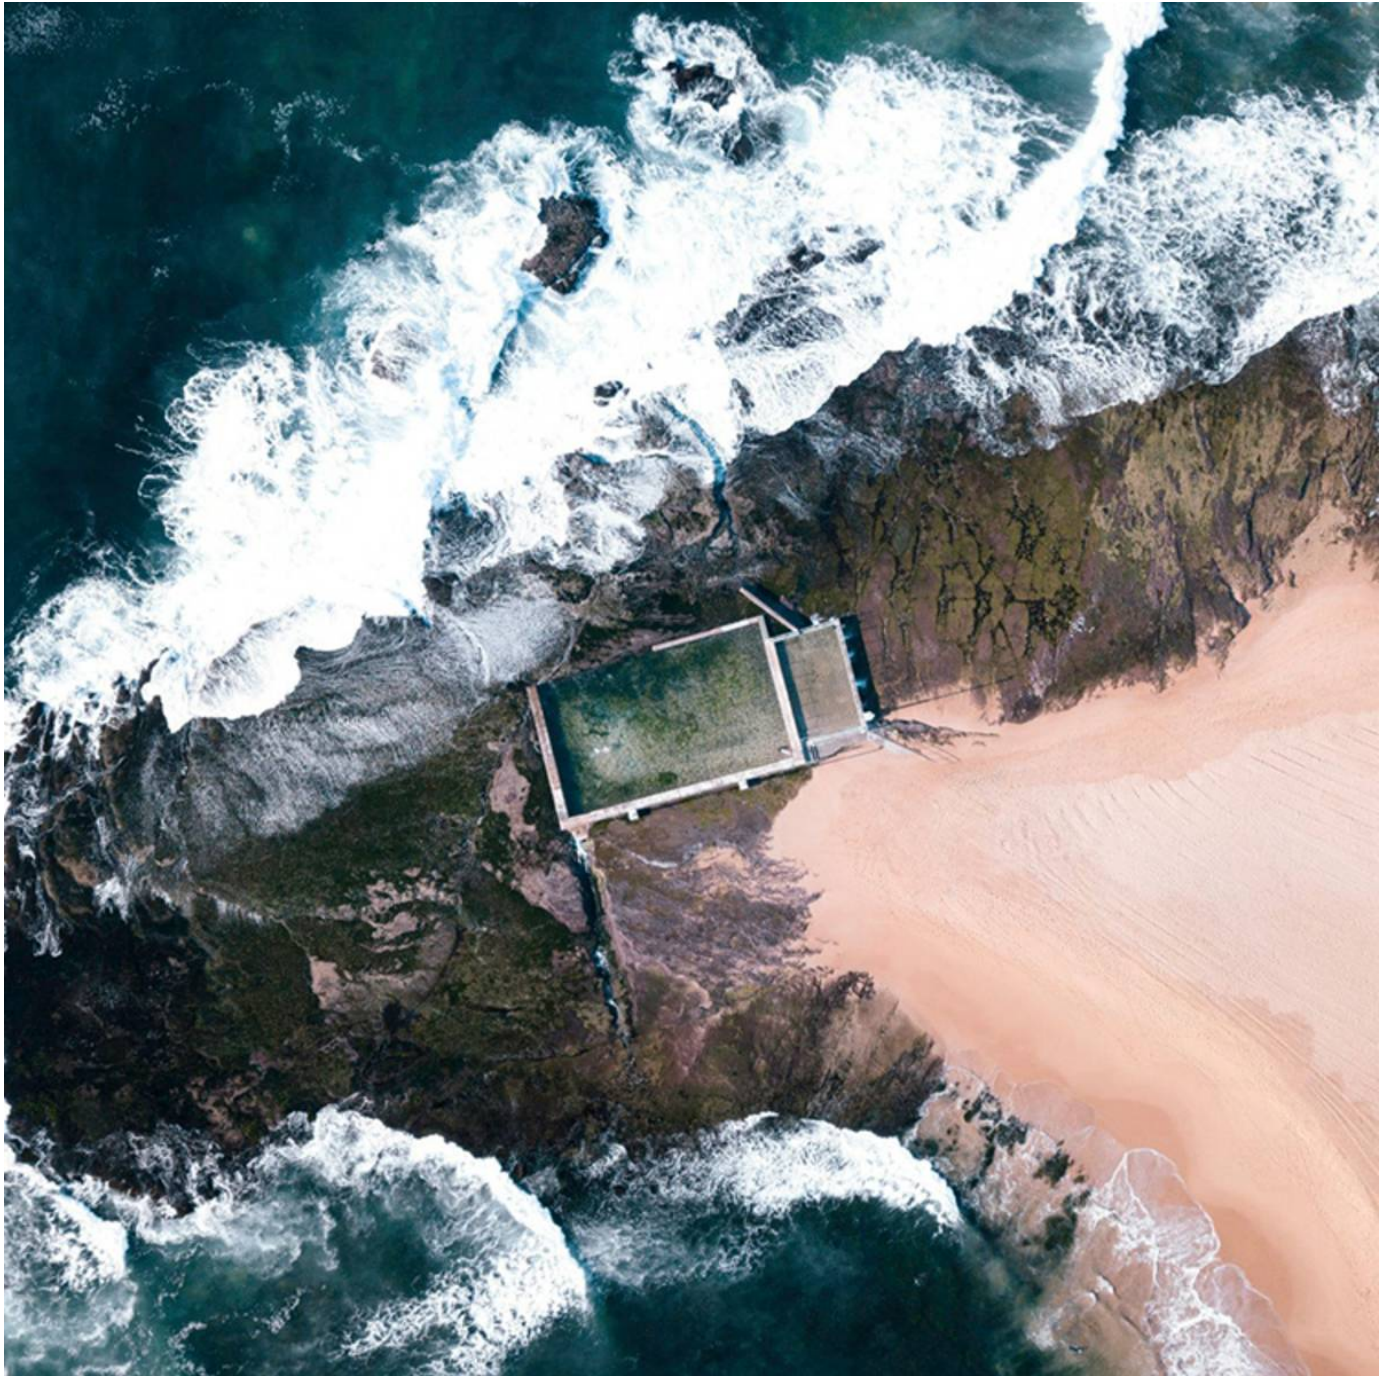

ARIAL WAVES

Digital Print » Photographs

Brand: **Seraphic**

Designed by: **Robert King**

ARIAL WAVES

Digital Print » Photographs

ARIAL WAVES

ARIAL WAVES

Digital Print » Photographs

Arial Waves is part of our Seraphic Digital Print Finishes and captures the image of the sea in this beautiful photo from Robert King

✓ **Mural**

Description If you can dream it, we can achieve it with Seraphic's High Performance Digital Print Finishes. The sky is the limit with Seraphic. We have a committed and experienced team ready for any challenge you throw at us. A dedicated internal digital Project Manager is on hand to ensure your dreams come to life just as expected.