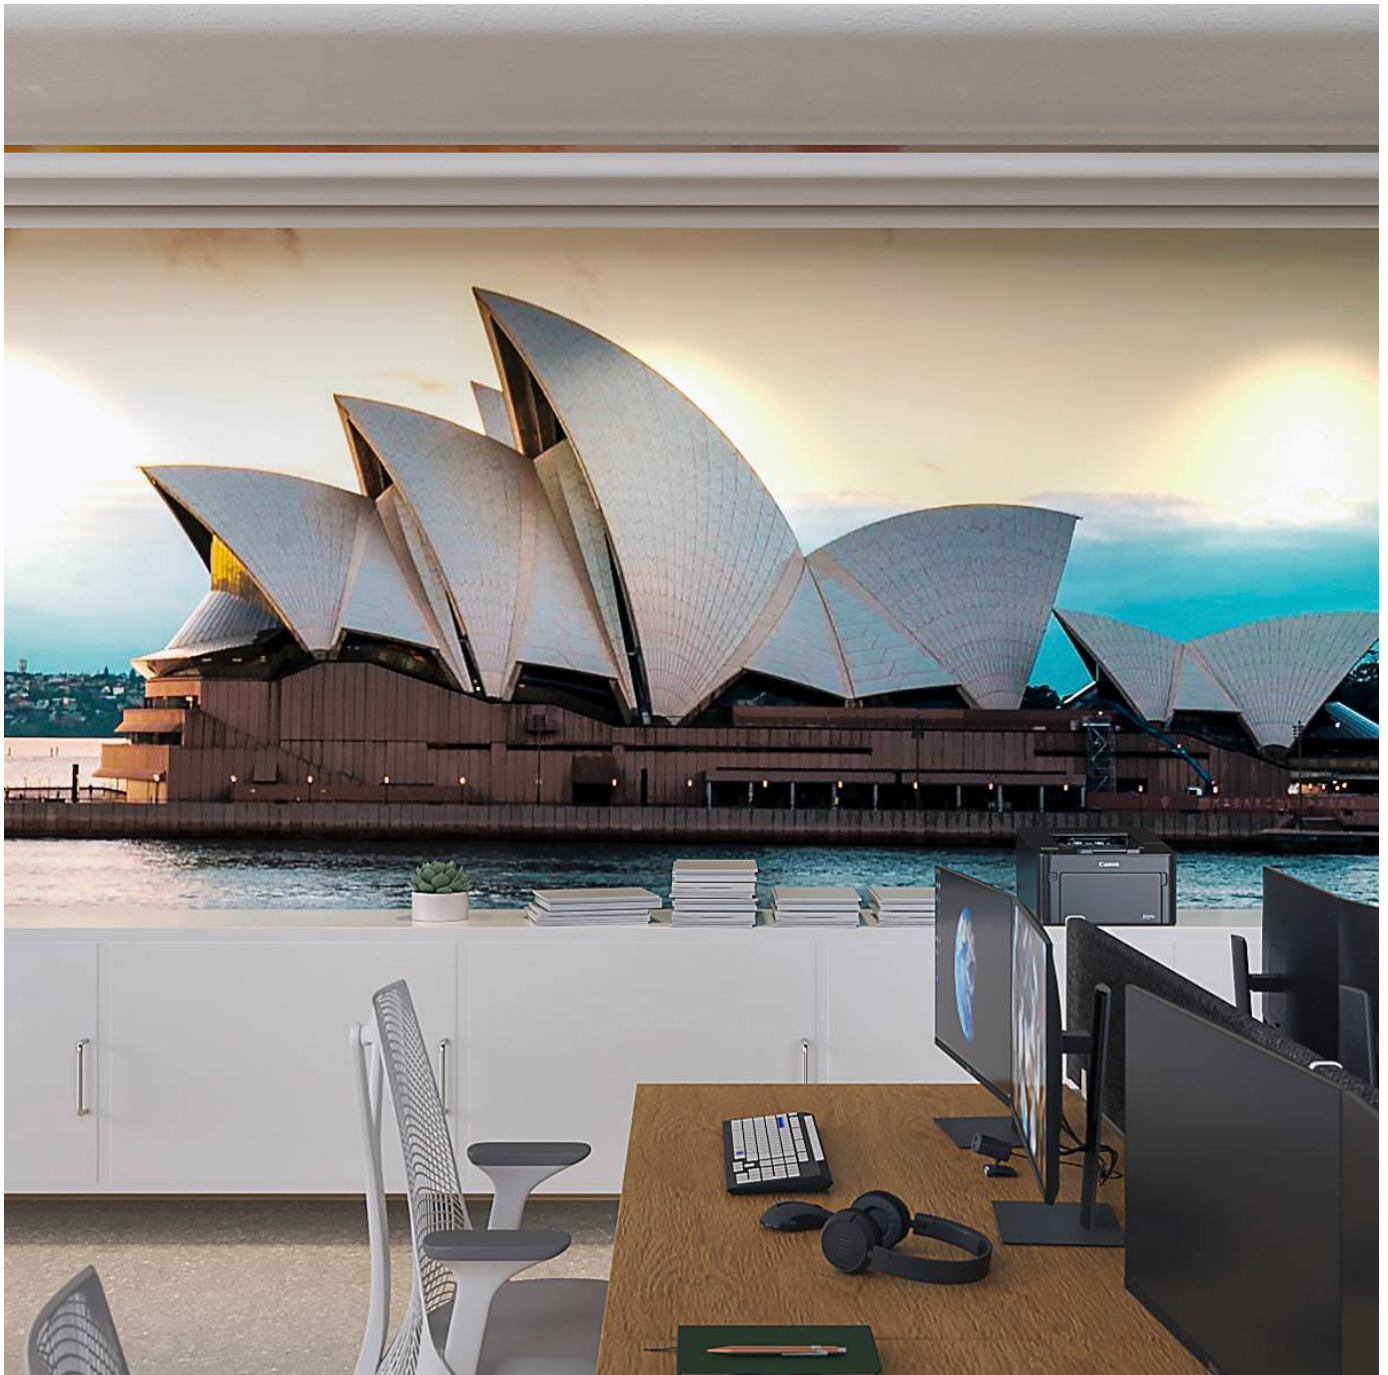

# OPERA SUNSETS

Digital Print » Photographs

Brand: **Seraphic**

Designed by: **Robert King**

# OPERA SUNSETS

Digital Print » Photographs

---

Opera Sunsets is inspired by a series of sailing boats. Seraphic Digital Print is customizable in any surface.