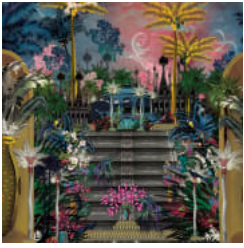

# SECRET GARDENS

Digital Print » Photographs

---

SECRETE GARDEN

# SECRET GARDENS

Digital Print » Photographs

---

Secret Garden presents contrasting colours in a patio scene during the night. Seraphic Digital Print is customizable in any surface.

✓ **Mural**

---

**Description** If you can dream it, we can achieve it with Seraphic's High Performance Digital Print Finishes. The sky is the limit with Seraphic. We have a committed and experienced team ready for any challenge you throw at us. A dedicated internal digital Project Manager is on hand to ensure your dreams come to life just as expected.