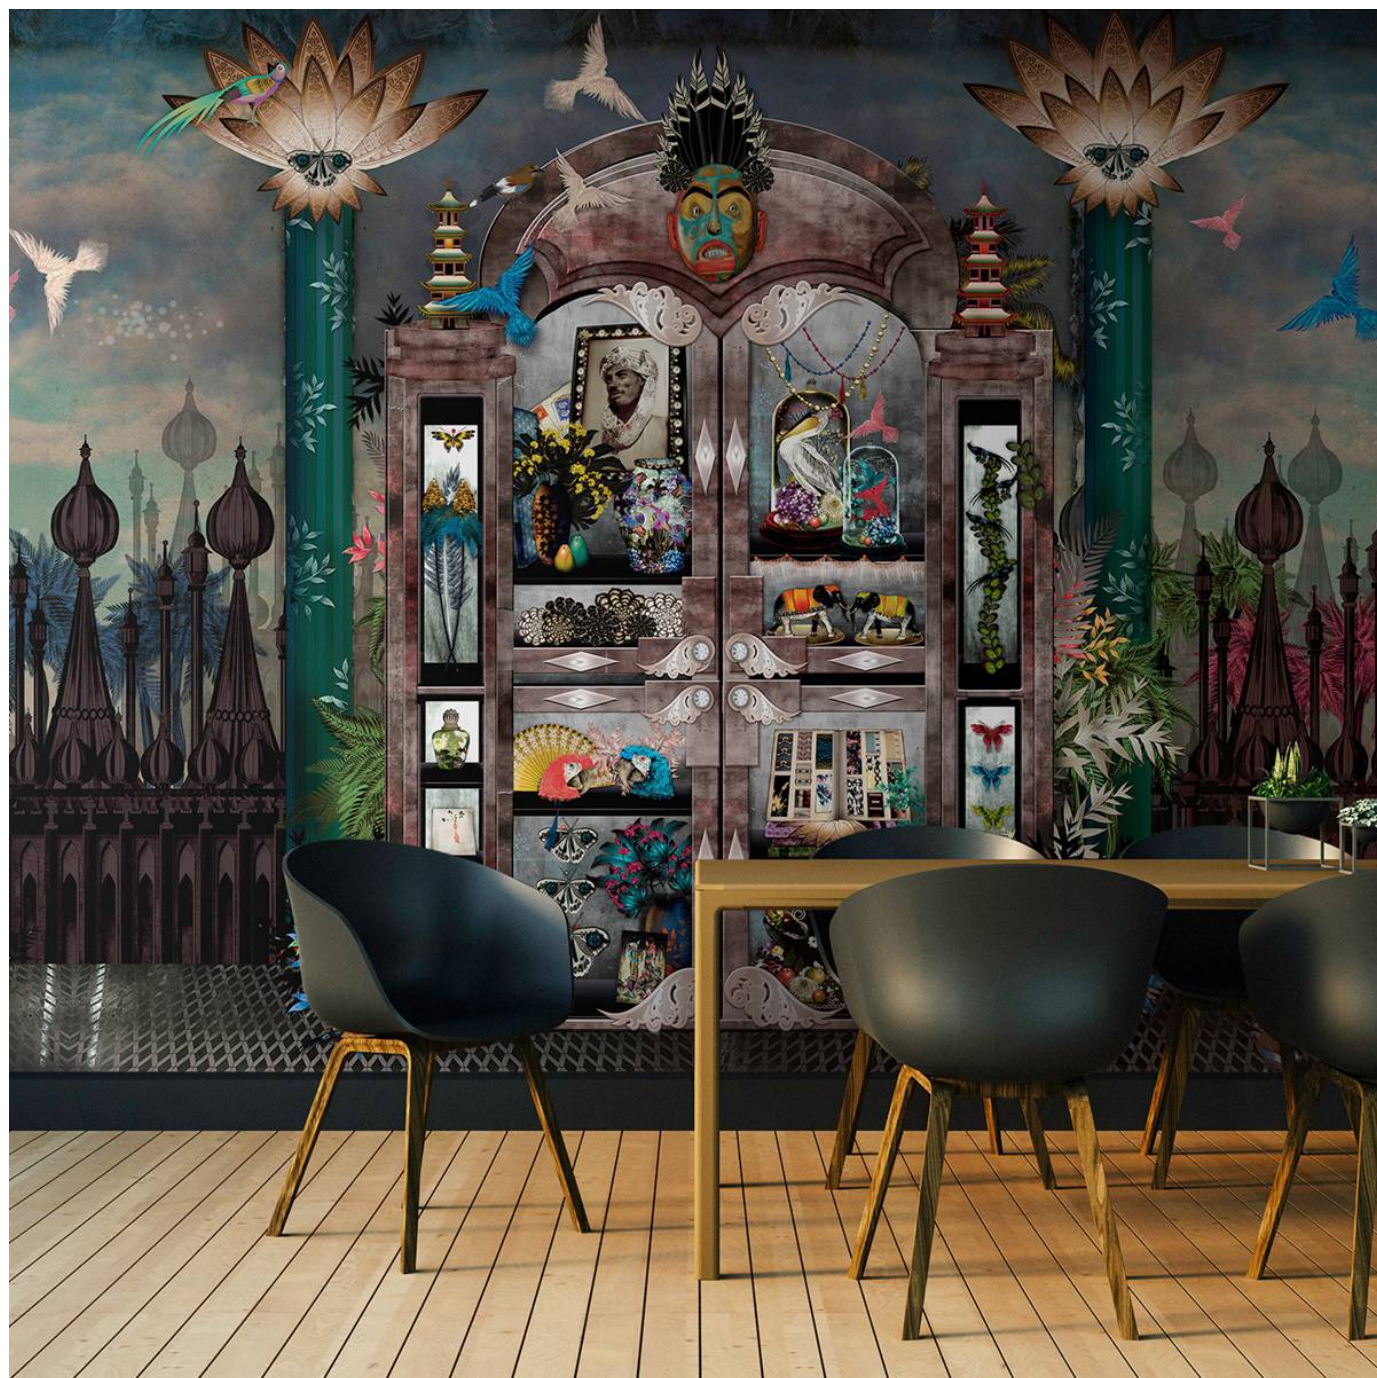

CABINET OF CURIOSITIES

Digital Print » Photographs

Brand: **Seraphic**

Designed by: **Sarah Arnett**

1300 306 399

info@baresque.com.au

baresque.com.au

1 of 4

CABINET OF CURIOSITIES

Digital Print » Photographs

CABINET OF
CURIOSITIES

CABINET OF CURIOISITIES

Digital Print » Photographs

Cabinet of Curioisities brings a little bit of fantasy to walls. Seraphic Digital Print is customizable in any surface.