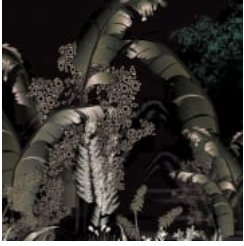

JUNGLE PALMS

Digital Print » Photographs

DARK