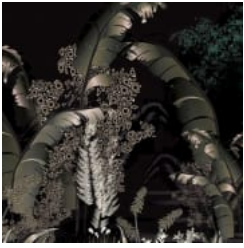

JUNGLE PALMS

Digital Print » Photographs

Brand: **Seraphic**

Designed by: **Sarah Arnett**

JUNGLE PALMS

Digital Print » Photographs

DARK

BRONZE

JUNGLE PALMS

Digital Print » Photographs

Jungle Palms has a realistic botanical design that will transport you to the jungle. Seraphic Digital Print is customizable in any surface.

✓ Mural

Description If you can dream it, we can achieve it with Seraphic's High Performance Digital Print Finishes. The sky is the limit with Seraphic. We have a committed and experienced team ready for any challenge you throw at us. A dedicated internal digital Project Manager is on hand to ensure your dreams come to life just as expected.

Additional Comments Samples of your selected pattern / substrate combination are shipped next day by Express Post. The swatch image shows a 600mm x 600mm section. Pattern sizing can be easily adjusted. Substrate composition, dimensions, fire results and installation method vary across the wide range of substrates available. Checkout the Seraphic Substrates page or brochure on the DOWNLOADS tab for more details.