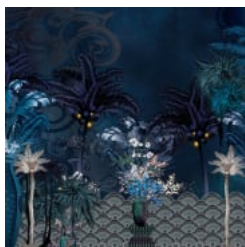

MIDNIGHT

Digital Print » Photographs

Brand: **Seraphic**

Designed by: **Sarah Arnett**

MIDNIGHT

Digital Print » Photographs

MIDNIGHT

MIDNIGHT

Digital Print » Photographs

Midnight transport you to an enigmatic garden inspired by oriental cultures. Seraphic Digital Print is customizable in any surface

✓ **Mural**

Description If you can dream it, we can achieve it with Seraphic's High Performance Digital Print Finishes. The sky is the limit with Seraphic. We have a committed and experienced team ready for any challenge you throw at us. A dedicated internal digital Project Manager is on hand to ensure your dreams come to life just as expected.