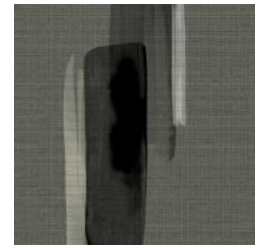

INK SPOTS

Wallcoverings » Commercial Wallcoverings

Brand: **Symphony**

INK SPOTS

Wallcoverings » Commercial Wallcoverings

COLOURWAY CARD

AZ53660 WELLNESS
WHITE

AZ53661 CLOUD

AZ53662 NEUTRAL
WHITE

AZ53663 GRANITE

AZ53664 CREAM

AZ53665 CALM

AZ53666 NAVY

INK SPOTS

Wallcoverings » Commercial Wallcoverings

Ink Spots is a 132cm wide Type II Wallcovering with an abstract design inspired by an artist brush, that's available in 7 colourways.

✓ **Low VOC**

✓ **Bleach Cleanable**

✓ **Coordinate available**

✓ **Anti-Microbial**

Description

As each ink droplet finds its place, a layered pattern of lush colour appears. Inspired by an Artist's drop cloth, Ink Spots delicately paints the surface with soft strokes of varying transparency. The unique gatherings of pigment create a gentle balance between the positive and negative space. Ink Spots' seven versatile colorways.