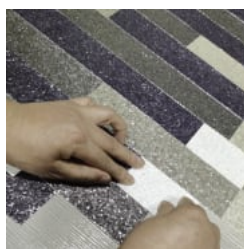

CADENCE MOONSTONE

Wallcoverings » Decorative Wallcoverings

COLOURWAY CARD

COLOURWAY CARD

MNE4001

CADENCE MOONSTONE

Wallcoverings » Decorative Wallcoverings

Cadence is a decorative wallcovering with a mosaic pattern of different colours of fine twinkling flakes of mica.