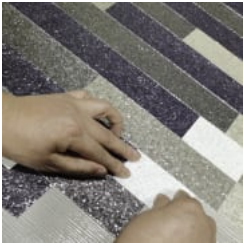

# CADENCE MOONSTONE

Wallcoverings » Decorative Wallcoverings

Cadence is a decorative wallcovering with a mosaic pattern of different colours of fine twinkling flakes of mica.

✓ Washable

✓ Ecological