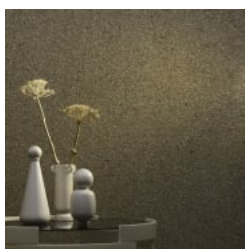

PEBBLES MOONSTONE

Wallcoverings » Decorative Wallcoverings