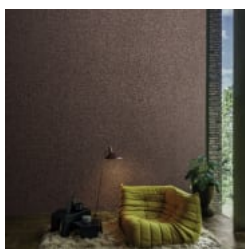

1 of 5

PEBBLES MOONSTONE

Wallcoverings » Decorative Wallcoverings

PEBBLES MOONSTONE

Wallcoverings » Decorative Wallcoverings

Pebbles is a decorative wallcovering with textured mica that's available in 16 colourways

✓ Light Resistance

✓ Washable

✓ Ecological

Description

A lavish collection of textured wallcoverings softly iridescent like the moonstone. A semi-precious stone with alluring lustre, evocative of shimmering moonlight gliding across calm water. Moonstone is a timeless collection of beautiful and oh-so-touchable wallcoverings crafted from natural mica. Our luxurious 3D textures subtly reflect light to dazzling effect.