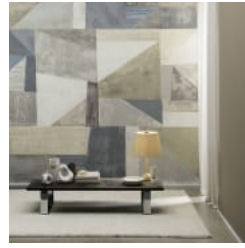

THE MURALIST MOONSTONE

Wallcoverings » Decorative Wallcoverings

MNE 2001

MNE 2002

THE MURALIST MOONSTONE

Wallcoverings » Decorative Wallcoverings

The Muralist is a decorative wallcovering with a geometric pattern that can transform spaces into an experience. Available in 2 colourways.

✓ **Light Resistance**

✓ **Washable**

✓ **Ecological**

Description

A lavish collection of textured wallcoverings softly iridescent like the moonstone. A semi-precious stone with alluring lustre, evocative of shimmering moonlight gliding across calm water. Moonstone is a timeless collection of beautiful and oh-so-touchable wallcoverings crafted from natural mica. Our luxurious 3D textures subtly reflect light to dazzling effect. Brought to you in a range of stone sizes, from superfine to tantalizingly textured. Elegantly embellished by abstract art. Handcrafted into a magnificent mosaic. Softly sprinkled in striking geometric designs. The moonstone collection. Luxurious. Mysterious. Dazzling.