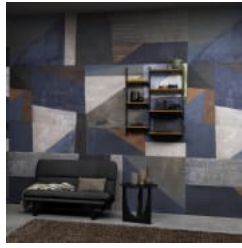

THE MURALIST MOONSTONE

Wallcoverings » Decorative Wallcoverings

MNE 2001

MNE 2002

THE MURALIST MOONSTONE

Wallcoverings » Decorative Wallcoverings

The Muralist is a decorative wallcovering with a geometric pattern that can transform spaces into an experience. Available in 2 colourways.

✓ **Light Resistance**

✓ **Washable**

✓ **Ecological**

Description

A lavish collection of textured wallcoverings softly iridescent like the moonstone. A semi-precious stone with alluring lustre, evocative of shimmering moonlight gliding across calm water. Moonstone is a timeless collection of beautiful and oh-so-touchable wallcoverings crafted from natural mica. Our luxurious 3D textures subtly reflect light to dazzling effect. Brought to you in a range of stone sizes, from superfine to tantalizingly textured. Elegantly embellished by abstract art. Handcrafted into a magnificent mosaic. Softly sprinkled in striking geometric designs. The moonstone collection. Luxurious. Mysterious. Dazzling.