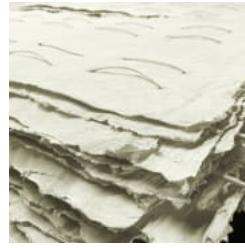

PAPER ART ATELIER

Wallcoverings » Decorative Wallcoverings

AT 81

AT 82

PAPER ART ATELIER

Wallcoverings » Decorative Wallcoverings

Paper Art is a 110cm wide ecological decorative wallcovering made of artisanal paper that brings texture to any environment.