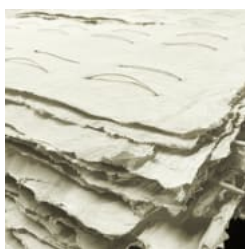

1 of 5

PAPER ART ATELIER

Wallcoverings » Decorative Wallcoverings

PAPER ART ATELIER

Wallcoverings » Decorative Wallcoverings

Paper Art is a 110cm wide ecological decorative wallcovering made of artisanal paper that brings texture to any environment.