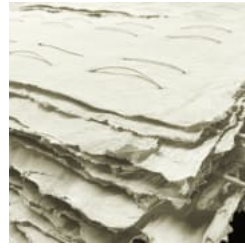

# PAPER ART ATELIER

Wallcoverings » Decorative Wallcoverings

---

AT 81

AT 82

# PAPER ART ATELIER

Wallcoverings » Decorative Wallcoverings

Paper Art is a 110cm wide ecological decorative wallcovering made of artisanal paper that brings texture to any environment.

✓ **Light Resistance**