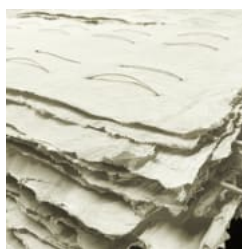

# PAPER ART ATELIER

Wallcoverings » Decorative Wallcoverings

---

AT 81

AT 82

# PAPER ART ATELIER

Wallcoverings » Decorative Wallcoverings

Paper Art is a 110cm wide ecological decorative wallcovering made of artisanal paper that brings texture to any environment.

✓ **Light Resistance**