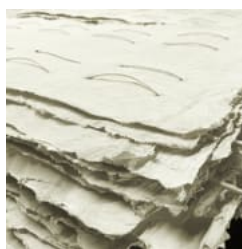

PAPER ART ATELIER

Wallcoverings » Decorative Wallcoverings

AT 81

AT 82

PAPER ART ATELIER

Wallcoverings » Decorative Wallcoverings

Paper Art is a 110cm wide ecological decorative wallcovering made of artisanal paper that brings texture to any environment.