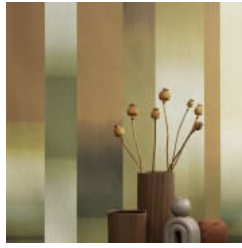

TIME LAPSE ATELIER

Wallcoverings » Decorative Wallcoverings

AT 91

AT 92

TIME LAPSE ATELIER

Wallcoverings » Decorative Wallcoverings

Time-Lapse is a modern rendition of an ikat weaving that can be installed vertically or horizontally.