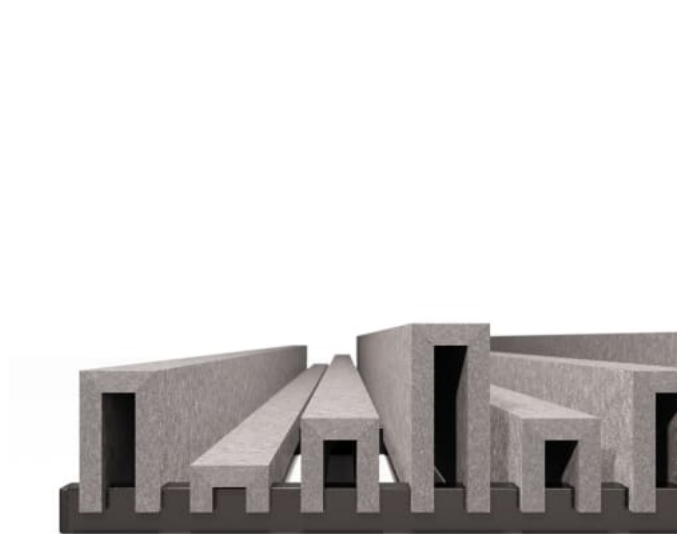

Quadratic Sticks End Profile Detail

QUADRATIC STICKS

Acoustics » Acoustic Sticks

Quadratic Sticks Landscape Detail

Quadratic Sticks Portrait Detail

QUADRATIC STICKS

Acoustics » Acoustic Sticks

Using quadratic residue sequence, we've used variable heights to maximize sound absorption and minimize sound reverberation.

✓ **Easy Install**

✓ **Easy Clean**

✓ **Bleach Cleanable**

✓ **Acoustic**

Description	<p>Experience reduced echoes and enhanced speech clarity.</p> <p>Zintra Quadratic sticks are designed to enhance acoustics through the innovative use of a quadratic residue sequence. Variable heights strategically enhance sound absorption while minimizing reverberation, ensuring a more evenly distributed sound energy throughout the room.</p> <p>Each pattern comprises 8 sticks, repeating systematically to optimize outcomes.</p> <p>Suitable for both ceiling and wall applications, Zintra Quadratic Sticks redefine acoustic performance with precision engineering.</p> <p>Available in narrow width and a variety of finishes tailored to your aesthetic preferences.</p> <p>Choose from one of our 12 vibrant powdercoat colors (additional charge)</p>
Dimensions	<p>All sticks are: 2743mm (108") Long .</p> <p>Set includes 2 x each:</p> <ul style="list-style-type: none">• 25mm (1"), 51mm (2")• 76mm (3"), 102mm (4") Deep Sticks
Composition	<p>Zintra Acoustic Panel - 100% Solution Dyed (Colour Through) Polyester</p> <p>12mm (1/2") - Density 2.4 kg /m² 0.5 lb/ft²</p>
Sustainability	<p>Zintra is made from 100% recyclable materials.</p> <ul style="list-style-type: none">• 60% post-consumer recycled content from PET bottles.• 35% pre-consumer recycled content from PET chips• 5% polylactic acid (PLA)
Fire Rating	<p>ASTM-E84 – Class A classification AS ISO 9705 – 2003 – Group 1 classification EN-13501 – B-s2-d0 classification</p>
Warranty	<p>Visit FAQ for more details.</p>