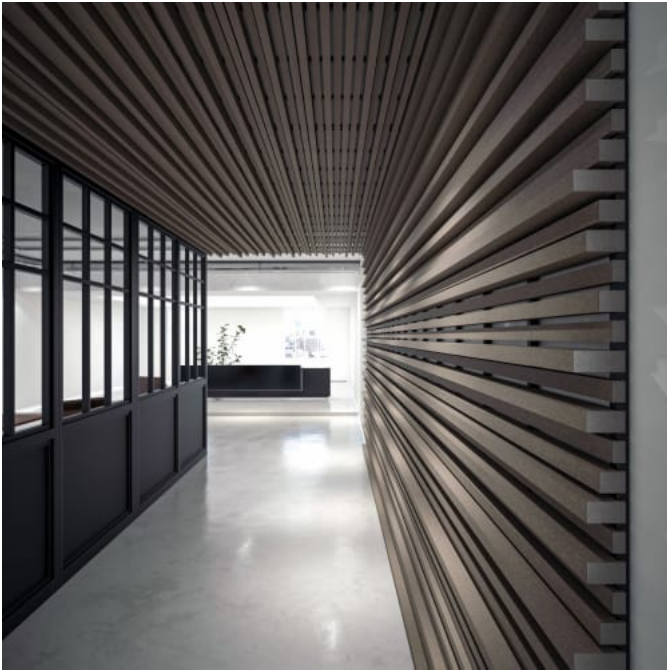

QUADRATIC STICKS

Acoustics » Acoustic Sticks

Quadratic Sticks Landscape